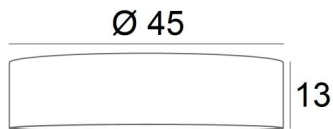

LAMPSHADE KENTIKA FINE 45

Lampshade KENTIKA 45 FINE in Raphia Banane (material from category 3)

Lampshade KENTIKA 45 FINE is a round and cylindrical lampshade SUPER EXTRA FLAT, with a very small height and a diameter of 45cm which brings discretion and finesse to your decoration.

OVERALL SIZES

Ø45cm H13cm

TECHNICAL DATA

We suggest 8 suspensions with NOURRICE adapted to this lampshade. See at the end of the category [SUSPENSIONS](#).

If you choose the **KENTIKA FINE CEILING** suspension for this lampshade, the lampshade will come up against the ceiling.