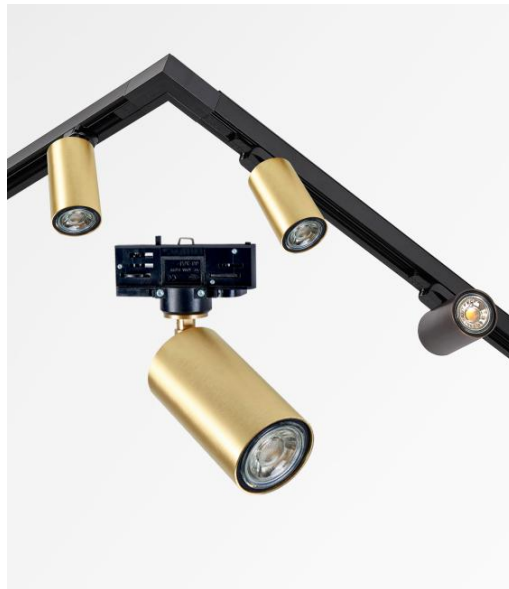

DEIMOS SPOT on rail

DEIMOS RAIL + SPOTS on rail in brushed brass and in brushed bronze

DEIMOS SPOT on RAIL is a cylindrical spotlight, mounted on a universal adapter for 230V rail. This spotlight is admirable, he is elegant and has a nice presence. A must for adding more light to your home. To increase its efficiency, there are GU10 bulbs on the market with very high power and dimmable. **DEIMOS** is a large cylindrical spotlight that completely encloses the bulb. A decorative black ring is placed around and behind the bulb. He is mounted on a ball joint integrated in the cylinder of the spotlight. Traditionally handcrafted by expert brass craftsmen, this luminaire is available in a number of outstanding finishes.

We can supply rails, power supplies and accessories in a variety of colors.

OVERALL SIZES

Ø6cm L11cm

TECHNICAL DATA

Spotlight mounted on a 360° adjustable joint

The adjustable joint is attached to a universal adapter

This spotlight is ready to be placed directly on a 230V universal rail

A GU10 fitting

A black decorative ring to place around and behind the bulb

Spot dimensions: Ø6cm L11cm

No converter, this spotlight is dimmable

Mandatory use of a LED bulb (safety)

AVAILABLE METAL FINISHES AND CODES

01 - Structured white - 5140 001

02 - Structured black - 5140 002

25 - Brushed brass - 5140 025

28 - Light bronze - 5140 028

29 - Brushed bronze - 5140 029