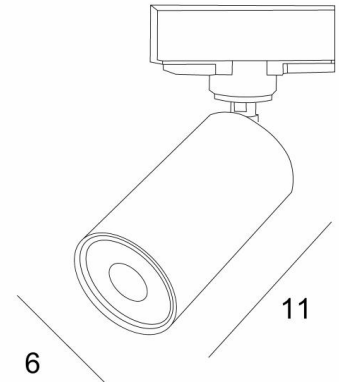

DEIMOS SPOT on rail

DEIMOS RAIL + SPOTS on rail in brushed brass and in brushed bronze

DEIMOS SPOT on RAIL is a cylindrical spotlight, mounted on a universal adapter for 230V rail. This spotlight is admirable, he is elegant and has a nice presence. A must for adding more light to your home. To increase its efficiency, there are GU10 bulbs on the market with very high power and dimmable. **DEIMOS** is a large cylindrical spotlight that completely encloses the bulb. A decorative black ring is placed around and behind the bulb. He is mounted on a ball joint integrated in the cylinder of the spotlight. Traditionally handcrafted by expert brass craftsmen, this luminaire is available in a number of outstanding finishes.

We can supply rails, power supplies and accessories in a variety of colors.

OVERALL SIZES

Ø6cm L11cm

TECHNICAL DATA

Spotlight mounted on a 360° adjustable joint

The adjustable joint is attached to a universal adapter

This spotlight is ready to be placed directly on a 230V universal rail

A GU10 fitting

A black decorative ring to place around and behind the bulb

Spot dimensions: Ø6cm L11cm

No converter, this spotlight is dimmable