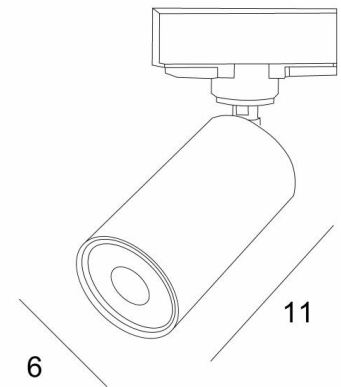

DEIMOS SPOTLIGHT on rail

DEIMOS RAIL + SPOTLIGHTS on rail in brushed brass and in brushed bronze. Metal finishes codes: 25 & 29

DEIMOS SPOT on RAIL is a cylindrical spotlight, mounted on a universal adapter for 230V rail. This spotlight is admirable, he is elegant and has a nice presence. A must for adding more light to your home. To increase its efficiency, there are GU10 bulbs on the market with very high power and dimmable. **DEIMOS** is a large cylindrical spotlight that completely encloses the bulb. A decorative black ring is placed around and behind the bulb. He is mounted on a ball joint integrated in the cylinder of the spotlight. Traditionally handcrafted by expert brass craftsmen, this luminaire is available in a number of outstanding finishes.

We can supply rails, power supplies and accessories in a variety of colours.

OVERALL SIZES

Ø6cm L11cm

TECHNICAL DATA

Spotlight mounted on a 360° adjustable joint

The adjustable joint is attached to a universal adapter

This spotlight is ready to be placed directly on a 230V universal rail

A GU10 fitting

A black decorative ring to place around and behind the bulb

Spot dimensions: Ø6cm L11cm

No converter, this spotlight is dimmable