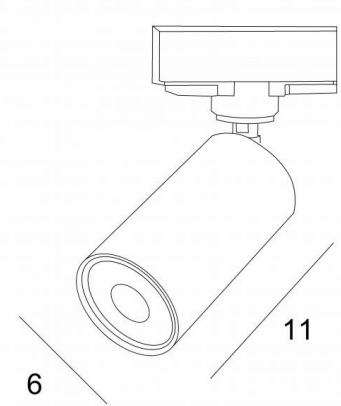

DEIMOS SPOT on rail

DEIMOS SPOT on rail in brushed brass

LED spotlight installed on a universal adapter for 230V rail. GU10 : replaceable bulb

Possible to fit more powerful bulb

OVERALL SIZES

Spotlight : Ø6cm L11cm

TECHNICAL DATA

One spotlight mounted on a 360° adjustable joint

One GU10 fitting

A black decorative ring to be placed around and behind the bulb

Spotlight mounted on a universal adapter

No driver : this spotlight works directly on a rail (230V)