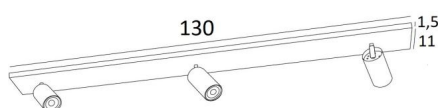

## DEIMOS L3

DEIMOS L3 in brushed bronze. Metal finish code: 29

**DEIMOS L3** is a ceiling light with three spots on a ultra-slim rectangular base. This luminaire is prestigious and it has a nice presence. Easy to install, he is a must for adding more light to your home  
**DEIMOS** is a large spotlight that completely encloses the bulb. He is mounted on a ball joint, integrated into the cylinder of the spotlight. This luminaire is available in a number of remarkable finishes

### OVERALL SIZES

L130 x 11cm H10→14cm

**BASE** : 130 x 11 x 1,5cm

### TECHNICAL DATA

Three spotlights mounted on 360° adjustable joints. Dimensions : Ø6cm L11cm

Three GU10 fittings

Black decorative rings to be placed around and behind the bulbs

No driver, this luminaire is dimmable and works directly on 230V