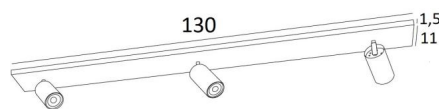

DEIMOS L3

DEIMOS L3 in structured black and brushed brass (code 45)

DEIMOS L3 is a ceiling light with three spots on a ultra-slim rectangular base. This luminaire is prestigious and it has a nice presence. Easy to install, he is a must for adding more light to your home
DEIMOS is a large spotlight that completely encloses the bulb. He is mounted on a ball joint, integrated into the cylinder of the spotlight. This luminaire is available in a number of remarkable finishes

OVERALL SIZES

L130 x 11cm H10→14cm

BASE : 130 x 11 x 1,5cm

TECHNICAL DATA

Three spotlights mounted on 360° adjustable joints. Dimensions : Ø6cm L11cm

Three GU10 fittings

Black decorative rings to be placed around and behind the bulbs