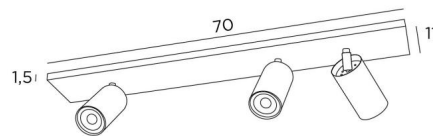

DEIMOS L2+1

DEIMOS L2+1 in structured black and brushed brass. Metal finishes code: 45

DEIMOS L2+1 is a ceiling light with three spots on a ultra-slim rectangular base. This luminaire is prestigious and it has a nice presence. Easy to install, he is a must for adding more light to your home
DEIMOS is a large spotlight that completely encloses the bulb. He is mounted on a ball joint, integrated into the cylinder of the spotlight. This luminaire is available in a number of remarkable finishes

OVERALL SIZES

L70 x 11cm H10→14cm

BASE: 70 x 11 x 1,5cm

TECHNICAL DATA

Three spotlights mounted on 360° adjustable joints. Dimensions: Ø6cm L11cm

Three GU10 fittings

Black decorative rings to be placed around and behind the bulbs