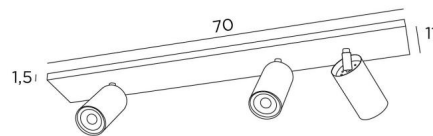

DEIMOS L2+1

DEIMOS L2+1 in structured black and brushed brass (option). Metal finishes code: 45

DEIMOS L2+1 is a ceiling light with three spots on a ultra-slim rectangular base. This luminaire is prestigious and it has a nice presence. Easy to install, he is a must for adding more light to your home
DEIMOS is a large spotlight that completely encloses the bulb. He is mounted on a ball joint, integrated into the cylinder of the spotlight. This luminaire is available in a number of remarkable finishes

OVERALL SIZES

L70 x 11cm H10→14cm

BASE

70 x 11 x 1,5cm

TECHNICAL DATA

Three spotlights mounted on 360° ball joints. Dimensions: Ø6cm L11cm

Three GU10 fittings

Black decorative rings to be placed around and behind the bulbs