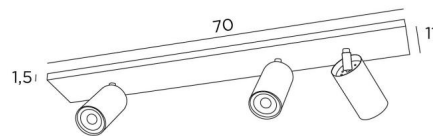

## DEIMOS L2+1

DEIMOS L2+1 in structured black and brushed brass (code 45)

**DEIMOS L2+1** is a ceiling light with three spots on a ultra-slim rectangular base. This luminaire is prestigious and it has a nice presence. Easy to install, he is a must for adding more light to your home **DEIMOS** is a large spotlight that completely encloses the bulb. He is mounted on a ball joint, integrated into the cylinder of the spotlight. This luminaire is available in a number of remarkable finishes

### OVERALL SIZES

L70 x 11cm H10→14cm

**BASE:** 70 x 11 x 1,5cm

### TECHNICAL DATA

Three spotlights mounted on 360° adjustable joints. Dimensions: Ø6cm L11cm

Three GU10 fittings

Black decorative rings to be placed around and behind the bulbs

No driver, this luminaire is dimmable and works directly on 230V