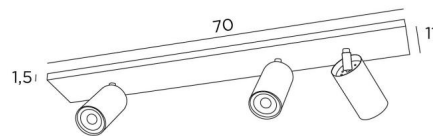

DEIMOS L2+1

DEIMOS L2+1 in structured black and brushed brass. Metal finishes code: 45

DEIMOS L2+1 is a ceiling light with three spots on a ultra-slim rectangular base. This luminaire is prestigious and it has a nice presence. Easy to install, he is a must for adding more light to your home **DEIMOS** is a large spotlight that completely encloses the bulb. He is mounted on a ball joint, integrated into the cylinder of the spotlight. This luminaire is available in a number of remarkable finishes

OVERALL SIZES

L70 x 11cm H10→14cm

BASE: 70 x 11 x 1,5cm

TECHNICAL DATA

Three spotlights mounted on 360° adjustable joints. Dimensions: Ø6cm L11cm

Three GU10 fittings

Black decorative rings to be placed around and behind the bulbs