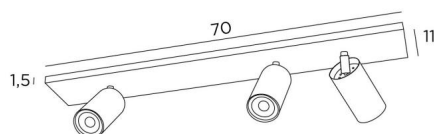

## DEIMOS L2+1

DEIMOS L2+1 in structured black and brushed brass. Metal finishes code: 45

**DEIMOS L2+1** is a ceiling light with three spots on a ultra-slim rectangular base. This luminaire is prestigious and it has a nice presence. Easy to install, he is a must for adding more light to your home **DEIMOS** is a large spotlight that completely encloses the bulb. He is mounted on a ball joint, integrated into the cylinder of the spotlight. This luminaire is available in a number of remarkable finishes

### OVERALL SIZES

L70 x 11cm H10→14cm

**BASE:** 70 x 11 x 1,5cm

### TECHNICAL DATA

Three spotlights mounted on 360° adjustable joints. Dimensions: Ø6cm L11cm

Three GU10 fittings

Black decorative rings to be placed around and behind the bulbs

No driver, this luminaire is dimmable and works directly on 230V