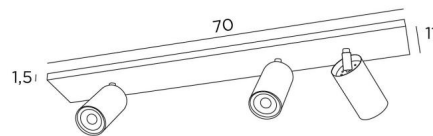

## DEIMOS L2+1

DEIMOS L2+1 in structured black and brushed brass (option). Metal finishes code: 45

**DEIMOS L2+1** is a ceiling light with three spots on a ultra-slim rectangular base. This luminaire is prestigious and it has a nice presence. Easy to install, he is a must for adding more light to your home **DEIMOS** is a large spotlight that completely encloses the bulb. He is mounted on a ball joint, integrated into the cylinder of the spotlight. This luminaire is available in a number of remarkable finishes

### OVERALL SIZES

L70 x 11cm H10→14cm

### BASE

70 x 11 x 1,5cm

### TECHNICAL DATA

Three spotlights mounted on 360° ball joints. Dimensions: Ø6cm L11cm

Three GU10 fittings

Black decorative rings to be placed around and behind the bulbs

No driver, this luminaire is dimmable and works directly on 230V