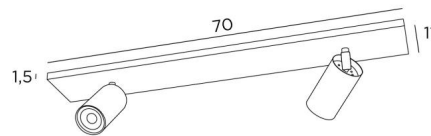

DEIMOS L2

DEIMOS L2 in structured black and brushed nickel. Metal finishes code: 43

DEIMOS L2 is a ceiling light with two spots on a ultra-slim rectangular base

This luminaire is prestigious, it is elegant and it has a nice presence. Easy to install, he is a must for adding more light to your home

DEIMOS is a large cylindrical spotlight that completely encloses the bulb. A decorative black ring is placed around and behind the bulb. He is mounted on a ball joint, integrated into the cylinder of the spotlight. This spotlight is presented in a superb range of seven models, with one to three spots, spread on round, square or rectangular bases. Traditionally handcrafted by expert brassworkers, this luminaire is available in a number of remarkable finishes

OVERALL SIZES

L70 x 11cm H10→14cm

BASE

70 x 11 x 1,5cm

TECHNICAL DATA

Two spotlights mounted on 360° adjustable joints

Spotlight dimensions : Ø6cm L11cm

Two GU10 fittings