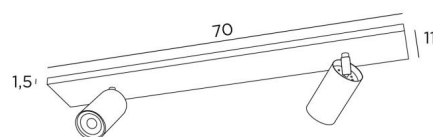

DEIMOS L2

DEIMOS L2 in structured black and brushed nickel (code 43)

DEIMOS L2 is a ceiling light with two spots on a ultra-slim rectangular base

This luminaire is prestigious, it is elegant and it has a nice presence. Easy to install, he is a must for adding more light to your home

DEIMOS is a large cylindrical spotlight that completely encloses the bulb. A decorative black ring is placed around and behind the bulb. He is mounted on a ball joint, integrated into the cylinder of the spotlight. This spotlight is presented in a superb range of seven models, with one to three spots, spread on round, square or rectangular bases. Traditionally handcrafted by expert brassworkers, this luminaire is available in a number of remarkable finishes

OVERALL SIZES

L70 x 11cm H10→14cm

BASE

70 x 11 x 1,5cm

TECHNICAL DATA

Two spotlights mounted on 360° adjustable joints

Spotlight dimensions : Ø6cm L11cm

Two GU10 fittings