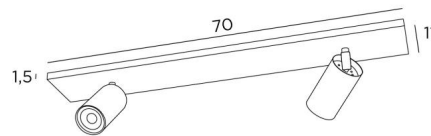

## DEIMOS L2

DEIMOS L2 in structured black and brushed nickel. Metal finishes code: 43

**DEIMOS L2** is a ceiling light with two spots on a ultra-slim rectangular base

This luminaire is prestigious, it is elegant and it has a nice presence. Easy to install, he is a must for adding more light to your home

**DEIMOS** is a large cylindrical spotlight that completely encloses the bulb. A decorative black ring is placed around and behind the bulb. He is mounted on a ball joint, integrated into the cylinder of the spotlight. This spotlight is presented in a superb range of seven models, with one to three spots, spread on round, square or rectangular bases. Traditionally handcrafted by expert brassworkers, this luminaire is available in a number of remarkable finishes

### OVERALL SIZES

L70 x 11cm H10→14cm

### TECHNICAL DATA

Two spotlights mounted on 360° adjustable joints

Spotlight dimensions : Ø6cm L11cm

Two GU10 fittings

Black decorative rings to be placed around and behind the bulbs

No driver, this luminaire is dimmable and works directly on 230V