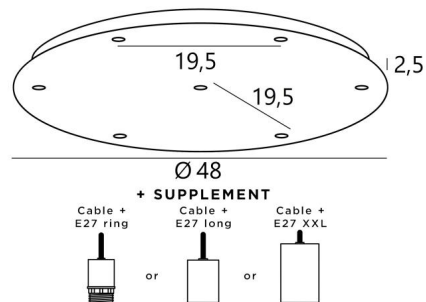

## Ceiling base 7 o48

CEILING BASE 7 o48 in brushed brass. Metal finish code: 25. Optional: a wide choice of cables and fittings (+supplement)

**CEILING BASE 7 o48** is a round ceiling base provided for seven outlets for hanging light bulbs, structures, glass or lampshades. In addition, standardised cabling is provided. There are also many options in the choice of shapes, sizes, finishes, wiring, fittings or the number of cable outlets.

### BASE

Plate : Ø48cm - Frame : Ø45 x 2,5cm

### TECHNICAL DATA

Maximum diameter of pendants to be placed on the cables :

Ø38cm - if the pendants are at different heights

Ø19cm - if the pendants are at the same height

A frame to be fixed on the ceiling before the plate is put against it

**Fitting E27 L:** long fitting for a small or medium sized bulb (cable + fitting : code 6564)

**Fitting E27 X:** long and wide fitting for a big light bulb (cable + fitting : code 6565)