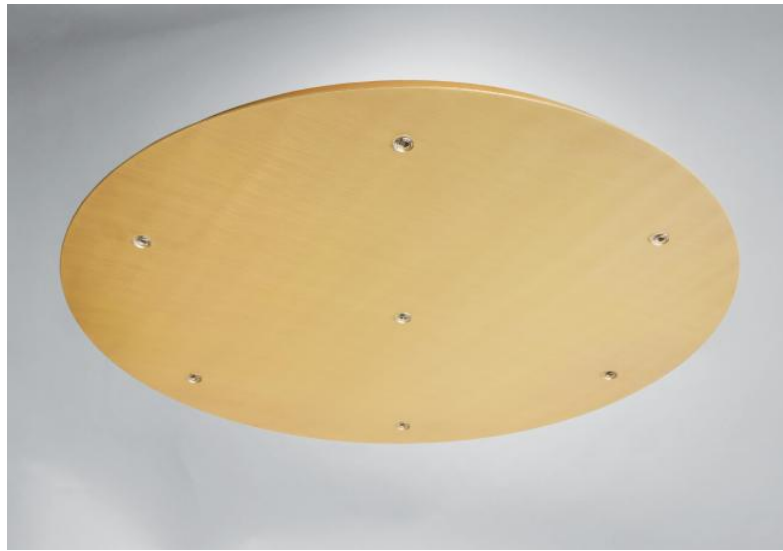

## Ceiling base 7 o48

CEILING BASE 7 o48 in brushed brass. Metal finish code: 25. Optional: a wide choice of cables and fittings (+supplement)

**CEILING BASE 7 o48** is a round ceiling base provided for seven outlets for hanging light bulbs, structures, glass or lampshades. In addition, standardised cabling is provided. There are also many options in the choice of shapes, sizes, finishes, wiring, fittings or the number of cable outlets.

### BASE

Plate : Ø48cm - Frame : Ø45 x 2,5cm

### TECHNICAL DATA

Maximum diameter of pendants to be placed on the cables :

Ø38cm - if the pendants are at different heights

Ø19cm - if the pendants are at the same height

A frame to be fixed on the ceiling before the plate is put against it

### OPTIONS:

**Cables:** Please consult the [ORDER FORM](#). We offer you a standard version or with other cables. The cables are covered with silk and match the colour of the ceiling base.

**Fitting E27 R:** fitting with ring, to fix a structure or a lampshade (cable + fitting : code 6563)