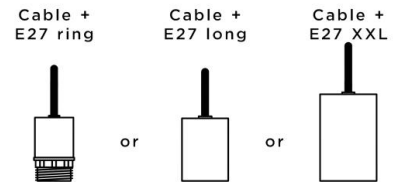

Ceiling base 5 o26

CEILING BASE 5 o26 in light bronze (option). Metal finish code: 28.
Optional: a wide choice of cables and fittings (+supplement)

+ SUPPLEMENT

CEILING BASE 5 o26 is a round ceiling base provided for five cable outlets for hanging light bulbs, structures, glass or lampshades

In addition, standardised cabling is provided

There are also many options in the choice of shapes, sizes, finishes, wiring, fittings or the number of cable outlets

BASE

Plate : Ø26,5cm - Box : Ø23,5 x 2,5cm

TECHNICAL DATA

Maximum diameter of pendants to be placed on the cables :

Ø23cm - if the pendants are at different heights

Ø12cm - if the pendants are at the same height

A fixing plate for the ceiling base ([plan in PDF](#))