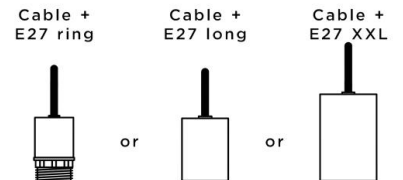

Ceiling base 5 o26

CEILING BASE 5 o26 in light bronze (option). Metal finish code: 28.
Optional: a wide choice of cables and fittings (+supplement)

+ SUPPLEMENT

CEILING BASE 5 o26 is a round ceiling base provided for five cable outlets for hanging light bulbs, structures, glass or lampshades

In addition, standardised cabling is provided

There are also many options in the choice of shapes, sizes, finishes, wiring, fittings or the number of cable outlets

BASE

Plate : Ø26,5cm - Box : Ø23,5 x 2,5cm

TECHNICAL DATA

Maximum diameter of pendants to be placed on the cables :

Ø23cm - if the pendants are at different heights

Ø12cm - if the pendants are at the same height

A fixing plate for the ceiling base ([plan in PDF](#))