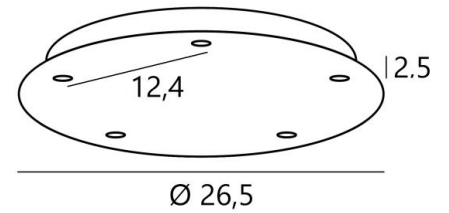

Ceiling base 5 o26

CEILING BASE 5 o26 in light bronze. Metal finish code: 28. Optional: a wide choice of cables and fittings (+supplement)

+ SUPPLEMENT

CEILING BASE 5 o26 is a round ceiling base provided for five cable outlets for hanging light bulbs, structures, glass or lampshades

In addition, standardised cabling is provided

There are also many options in the choice of shapes, sizes, finishes, wiring, fittings or the number of cable outlets

BASE

Plate : Ø26,5cm - Box : Ø23,5 x 2,5cm

TECHNICAL DATA

Maximum diameter of pendants to be placed on the cables :

Ø23cm - if the pendants are at different heights

Ø12cm - if the pendants are at the same height

A fixing plate for the ceiling base ([plan in PDF](#))