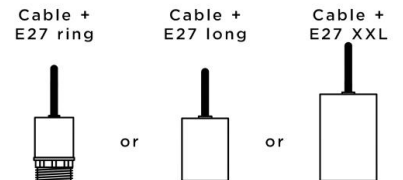

Ceiling base 5 o26

CEILING BASE 5 o26 in light bronze. Metal finish code: 28. Optional: a wide choice of cables and fittings (+supplement)

+ SUPPLEMENT

CEILING BASE 5 o26 is a round ceiling base provided for five cable outlets for hanging light bulbs, structures, glass or lampshades

In addition, standardised cabling is provided

There are also many options in the choice of shapes, sizes, finishes, wiring, fittings or the number of cable outlets

BASE

Plate : Ø26,5cm - Box : Ø23,5 x 2,5cm

TECHNICAL DATA

Maximum diameter of pendants to be placed on the cables :

Ø23cm - if the pendants are at different heights

Ø12cm - if the pendants are at the same height

A fixing plate for the ceiling base ([plan in PDF](#))