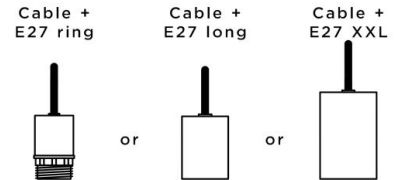

Ceiling base 5 o26

CEILING BASE 5 o26 in light bronze. Metal finish code: 28. Optional: a wide choice of cables and fittings (+supplement)

+ SUPPLEMENT

CEILING BASE 5 o26 is a round ceiling base provided for five cable outlets for hanging light bulbs, structures, glass or lampshades

In addition, standardised cabling is provided

There are also many options in the choice of shapes, sizes, finishes, wiring, fittings or the number of cable outlets

BASE

Plate : Ø26,5cm - Box : Ø23,5 x 2,5cm

TECHNICAL DATA

Maximum diameter of pendants to be placed on the cables :

Ø23cm - if the pendants are at different heights

Ø12cm - if the pendants are at the same height

A fixing plate for the ceiling base ([plan in PDF](#))