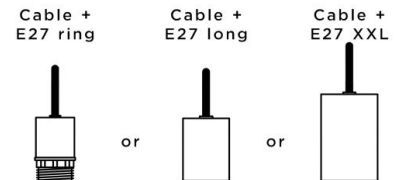

### + SUPPLEMENT

**CEILING BASE 5 o26** is a round ceiling base provided for five cable outlets for hanging light bulbs, structures, glass or lampshades

In addition, standardised cabling is provided

There are also many options in the choice of shapes, sizes, finishes, wiring, fittings or the number of cable outlets

### BASE

Plate : Ø26,5cm - Box : Ø23,5 x 2,5cm

### TECHNICAL DATA

Maximum diameter of pendants to be placed on the cables :

Ø23cm - if the pendants are at different heights

Ø12cm - if the pendants are at the same height

A fixing plate for the ceiling base ([plan in PDF](#))

**E27 XXL** : long and wide fitting for a big light bulb (cable + fitting : code 6565)