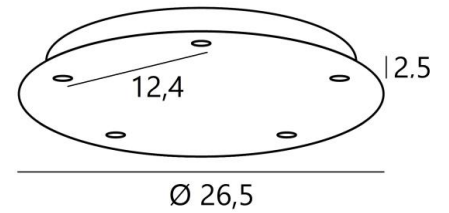

## Ceiling base 5 o26

CEILING BASE 5 o26 in light bronze (option). Metal finish code: 28.  
Optional: a wide choice of cables and fittings (+supplement)

### BASE

Plate : Ø26,5cm - Box : Ø23,5 x 2,5cm