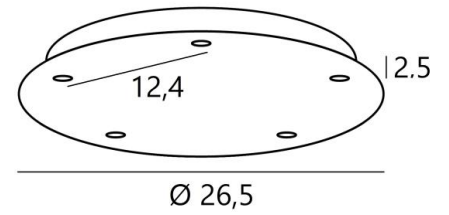

Ceiling base 5 o26

CEILING BASE 5 o26 in light bronze. Metal finish code: 28. Optional: a wide choice of cables and fittings (+supplement)

+ SUPPLEMENT

CEILING BASE 5 o26 is a round ceiling base provided for five cable outlets for hanging light bulbs, structures, glass or lampshades

In addition, standardised cabling is provided

There are also many options in the choice of shapes, sizes, finishes, wiring, fittings or the number of cable outlets

BASE

Plate : Ø26,5cm - Box : Ø23,5 x 2,5cm

TECHNICAL DATA

Maximum diameter of pendants to be placed on the cables :

Ø23cm - if the pendants are at different heights

Ø12cm - if the pendants are at the same height

A fixing plate for the ceiling base ([plan in PDF](#))