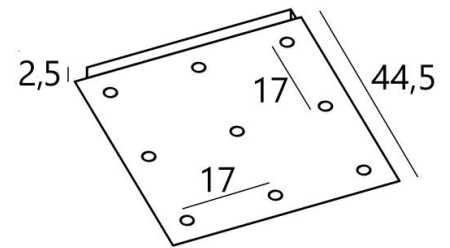

Ceiling base square 9

CEILING BASE SQUARE 9 in structured black. Metal finish code: 02.
Optional: a wide choice of cables and fittings (+supplement)

+ SUPPLEMENT

Cable +
E27 ring

Cable +
E27 long

Cable +
E27 XXL

or

or

CEILING BASE SQUARE 9 is a square ceiling base provided for nine cable outlets for hanging light bulbs, structures, glass or lampshades

There are also many options in the choice of shapes, sizes, finishes, cables, fittings or the number of cable outlets

BASE

Plate : #44,5cm - Frame : #40 x 2,5cm

TECHNICAL DATA

Maximum diameter of pendants to be placed on the cables :

Ø33cm - if the pendants are at different heights

Ø16cm - if the pendants are at the same height

Fitting E27 R: with ring, to fix a structure or a lampshade (cable + fitting: code 6563)

Fitting E27 L: long for a small or medium sized bulb (cable + fitting: code 6564)

Fitting E27 X: long and wide for a big light bulb (cable + fitting: code 6565)