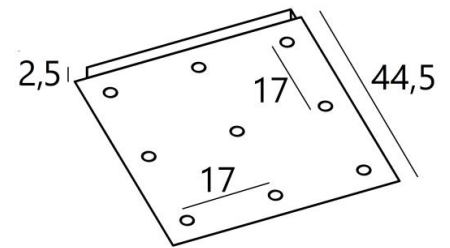

Ceiling base square 9

CEILING BASE SQUARE 9 in structured black. Metal finish code: 02.
Optional: a wide choice of cables and fittings (+supplement)

+ SUPPLEMENT

Cable +
E27 ring

Cable +
E27 long

Cable +
E27 XXL

CEILING BASE SQUARE 9 is a square ceiling base provided for nine cable outlets for hanging light bulbs, structures, glass or lampshades

There are also many options in the choice of shapes, sizes, finishes, cables, fittings or the number of cable outlets

BASE

Plate : #44,5cm - Frame : #40 x 2,5cm

TECHNICAL DATA

Maximum diameter of pendants to be placed on the cables :

Ø33cm - if the pendants are at different heights

Ø16cm - if the pendants are at the same height

Fitting E27 R: with ring, to fix a structure or a lampshade (cable + fitting: code 6563)

Fitting E27 L: long for a small or medium sized bulb (cable + fitting: code 6564)

Fitting E27 X: long and wide for a big light bulb (cable + fitting: code 6565)