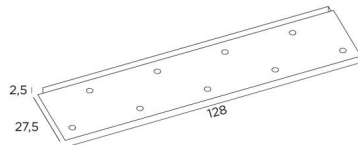

## CEILING BASE 9 #

CEILING BASE 9 #

Rectangular ceiling base for 9 suspensions

### BASE

Plate : 128 x 27,5cm - Frame : 125 x 24,5 x 2,5cm

#### WITH FITTINGS (3 models)

**E27 RING** : fitting with ring, to fix a structure or a lampshade (cable + fitting : code 6563)

**E27 LONG** : long fitting for a small or medium sized bulb (cable + fitting : code 6564)