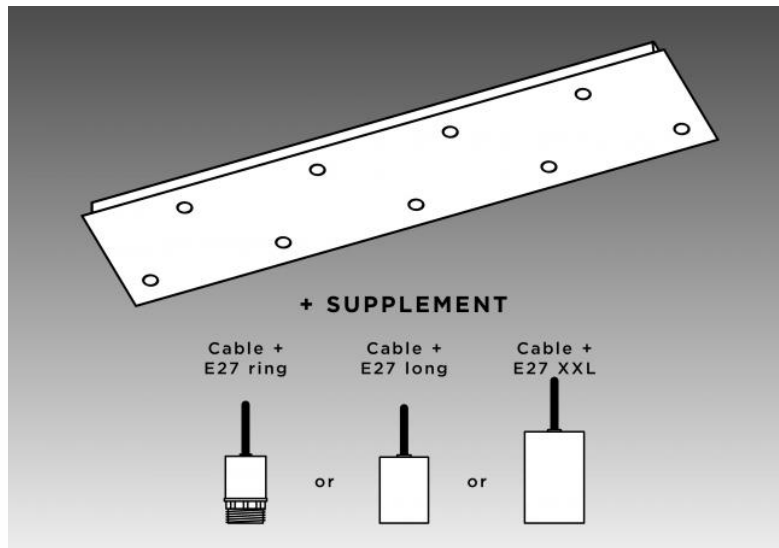

## CEILING BASE 9 #

CEILING BASE 9 #

Rectangular ceiling base for 9 suspensions

### BASE

Plate : 128 x 27,5cm - Frame : 125 x 24,5 x 2,5cm

#### WITH FITTINGS (3 models)

**E27 RING** : fitting with ring, to fix a structure or a lampshade (cable + fitting : code 6563)

**E27 LONG** : long fitting for a small or medium sized bulb (cable + fitting : code 6564)

**E27 XXL** : long and wide fitting for a big light bulb (cable + fitting : code 6565)