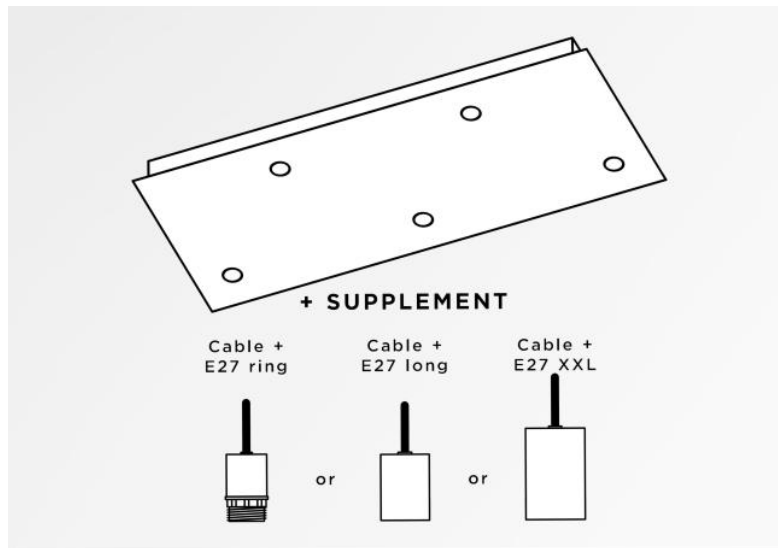

## Ceiling base 5 #

CEILING BASE 5 #

**CEILING BASE 5 #** is a rectangular ceiling base provided for five cable outlets for hanging light bulbs, structures, glass or lampshades

In addition, standardised cabling is provided

### BASE

Plate : 69 x 27,5cm - Frame : 66 x 24,5 x 2,5cm

### TECHNICAL DATA

Minimum distance between two cable outlets : 23,8cm

Maximum diameter of pendants to be placed on the cables :

Ø46cm - if the pendants are at different heights

Ø23cm - if the pendants are at the same height

**E27 XXL** : long and wide fitting for a big light bulb (cable + fitting : code 6565)