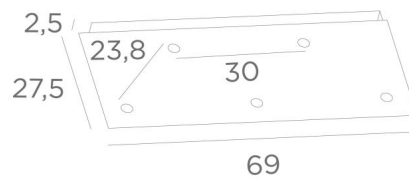

## Ceiling base 5 #

CEILING BASE 5 #

**CEILING BASE 5 #** is a rectangular ceiling base provided for five cable outlets for hanging light bulbs, structures, glass or lampshades

In addition, standardised cabling is provided

### BASE

Plate : 69 x 27,5cm - Frame : 66 x 24,5 x 2,5cm