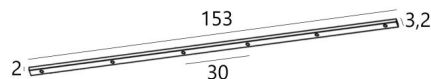

Ceiling base L 6

CEILING BASE L 6 in light bronze. Metal finish code: 28. Optional: a wide choice of cables and fittings (+supplement)

CEILING BASE L6 is a elongated ceiling base provided for six cable outlets for hanging light bulbs, structures, glass or lampshades

There are also many options in the choice of shapes, sizes, finishes, cables, fittings or the number of cable outlets

BASE

153 x 3,2 x 2cm

TECHNICAL DATA

Maximum diameter of pendants to be placed on the cables :

Ø59cm - if the pendants are at different heights

Ø29,5cm - if the pendants are at the same height

A fixing plate for the ceiling base ([plan in PDF](#))

OPTIONS:

Cables: please consult the [ORDER FORM](#). We offer you a standard version or with other cables. The cables are covered with silk and match the colour of the ceiling base

Fitting E27 R: fitting with ring, to fix a structure or a lampshade (cable + fitting: code 6563)

Fitting E27 L: long fitting for a small or medium sized bulb (cable + fitting: code 6564)

Fitting E27 X: long and wide fitting for a big light bulb (cable + fitting: code 6565)