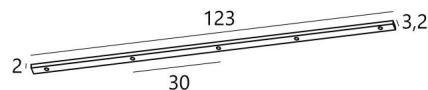

Ceiling base L 5

CEILING BASE L 5 in light bronze. Metal finish code: 28. Optional: a wide choice of cables and fittings (+supplement)

CEILING BASE L5 is a elongated ceiling base provided for five cable outlets for hanging light bulbs, structures, glass or lampshades

There are also many options in the choice of shapes, sizes, finishes, cables, fittings or the number of cable outlets

BASE

123 x 3,2 x 2cm

TECHNICAL DATA

Maximum diameter of pendants to be placed on the cables :

Ø59cm - if the pendants are at different heights

Ø29,5cm - if the pendants are at the same height

A fixing plate for the ceiling base ([plan in PDF](#))

OPTIONS:

Cables: please consult the [ORDER FORM](#). We offer you a standard version or with other cables. The cables are covered with silk and match the colour of the ceiling base

Fitting E27 R: with ring, to fix a structure or a lampshade (cable + fitting: code 6563)

Fitting E27 L: long for a small or medium sized bulb (cable + fitting: code 6564)

Fitting E27 X: long and wide for a big light bulb (cable + fitting: code 6565)