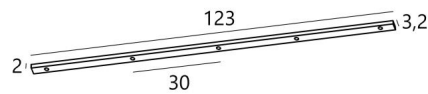

## Ceiling base L 5

CEILING BASE L 5 in light bronze (option). Metal finish code: 28. Optional: a wide choice of cables and fittings (+supplement)

**CEILING BASE L5** is a elongated ceiling base provided for five cable outlets for hanging light bulbs, structures, glass or lampshades

There are also many options in the choice of shapes, sizes, finishes, cables, fittings or the number of cable outlets

### BASE

123 x 3,2 x 2cm

### TECHNICAL DATA

Maximum diameter of pendants to be placed on the cables :

Ø59cm - if the pendants are at different heights

Ø29,5cm - if the pendants are at the same height

A fixing plate for the ceiling base ([plan in PDF](#))