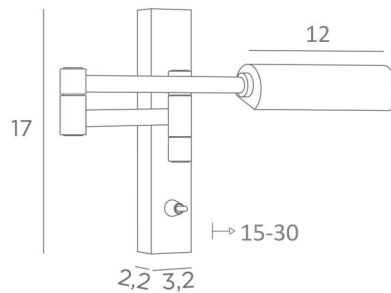

POLONIUS

POLONIUS in light bronze. Metal finish code: 28

POLONIUS is a small reading light with a thin articulated arm and a dome, orientable in all directions. Minimalist but effective, she diffuses a warm and generous light. She is equipped with a powerful LED bulb (G9), supplied with the luminaire. To be placed on the side of a bed, it allows you to read without disturbing your partner.

OVERALL SIZES

H17cm |→15-30cm

BASE : 3,2 x 17 x 2,2cm

TECHNICAL DATA

One G9 fitting

Wall light delivered with one LED bulb :

consumption 4,5W brightness 500lm color temperature 2700°K

Anti UV and dimmable bulb

Without transformer

The reflector is adjustable through 360°

Reflector dimensions : L12cm Ø3,2cm H2,5cm

Adjustable arm through 180°

Toggle switch on the box

A fixing plate for the wall box ([plan in PDF](#))