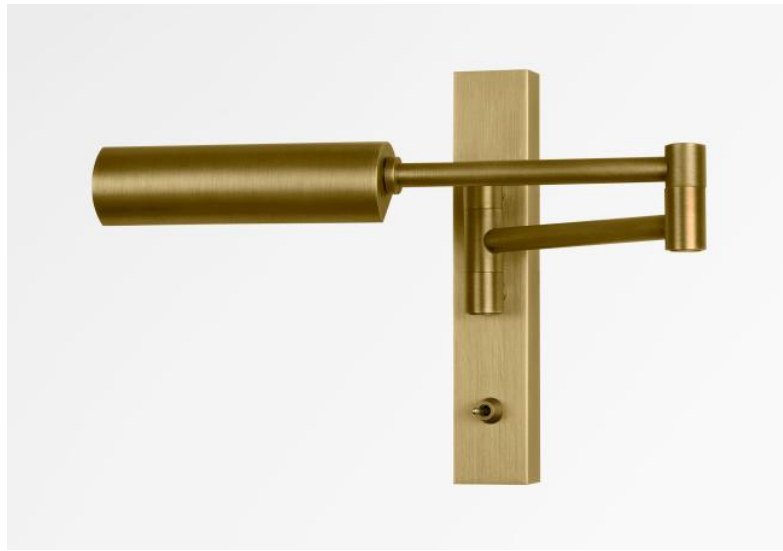

POLONIUS

POLONIUS in light bronze

POLONIUS is a small reading light with a thin articulated arm and a dome, orientable in all directions. Minimalist but effective, she diffuses a warm and generous light. She is equipped with a powerful LED bulb (G9), supplied with the luminaire. To be placed on the side of a bed, it allows you to read without disturbing your partner.

OVERALL SIZES

H17cm |→15-30cm

BASE

3,2 x 17 x 2,2cm

TECHNICAL DATA

One G9 fitting

Wall light delivered with one LED bulb :

consumption 4,5W brightness 500lm color temperature 2700°K

Anti UV and dimmable bulb

Without transformer

The reflector is adjustable through 360°

Reflector dimensions : L12cm Ø3,2cm H2,5cm

Adjustable arm through 180°

Toggle switch on the box

A fixing plate for the wall box ([plan in PDF](#))