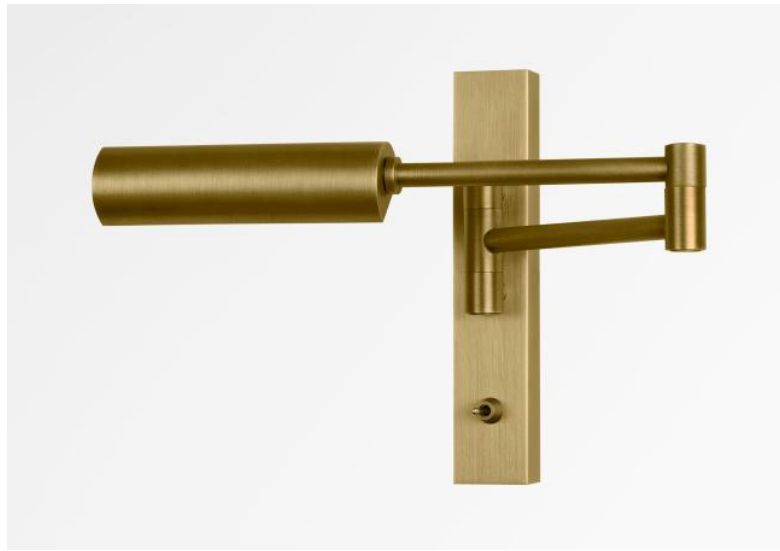

POLONIUS

POLONIUS in light bronze. Metal finish code: 28

POLONIUS is a small reading light with a thin articulated arm and a dome, orientable in all directions. Minimalist but effective, she diffuses a warm and generous light. She is equipped with a powerful LED bulb (G9), supplied with the luminaire. To be placed on the side of a bed, it allows you to read without disturbing your partner.

OVERALL SIZES

H17cm |→15-30cm

BASE : 3,2 x 17 x 2,2cm

TECHNICAL DATA

One G9 fitting

Wall light delivered with one LED bulb :

consumption 4,5W brightness 500lm color temperature 2700°K

Anti UV and dimmable bulb

Without transformer

The reflector is adjustable through 360°

Reflector dimensions : L12cm Ø3,2cm H2,5cm

Adjustable arm through 180°

Toggle switch on the box

A fixing plate for the wall box ([plan in PDF](#))