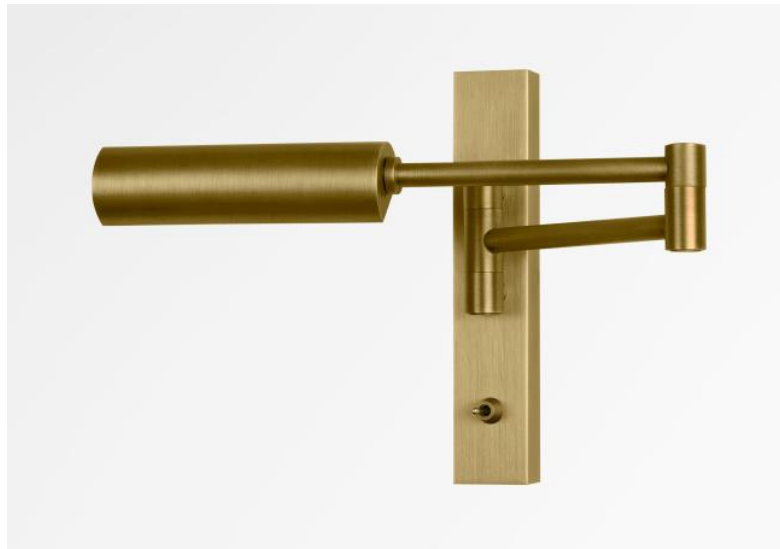

POLONIUS

POLONIUS in light bronze. Metal finish code: 28

POLONIUS is a small reading light with a thin articulated arm and a dome, orientable in all directions
Minimalist but effective, she diffuses a warm and generous light
She is equipped with a powerful LED bulb (G9), supplied with the luminaire
To be placed on the side of a bed, it allows you to read without disturbing your partner

OVERALL SIZES

H17cm |→15-30cm

BASE : 3,2 x 17 x 2,2cm

TECHNICAL DATA

One G9 fitting

Wall light delivered with one LED bulb :

consumption 4,5W brightness 500lm color temperature 2700°K

Anti UV and dimmable bulb

Without transformer

The reflector is adjustable through 360°

Reflector dimensions : L12cm Ø3,2cm H2,5cm

Adjustable arm through 180°

Toggle switch on the box

A fixing plate for the wall box ([plan in PDF](#))