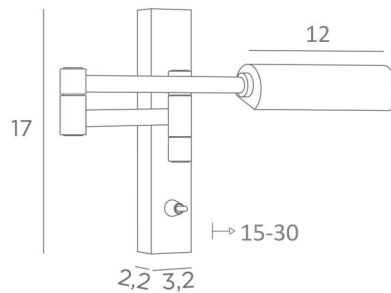

POLONIUS

POLONIUS in light bronze

POLONIUS is a small reading light with a thin articulated arm and a dome, orientable in all directions. Minimalist but effective, she diffuses a warm and generous light. She is equipped with a powerful LED bulb (G9), supplied with the luminaire. To be placed on the side of a bed, it allows you to read without disturbing your partner.

OVERALL SIZES

H17cm |→15-30cm

BASE

3,2 x 17 x 2,2cm

TECHNICAL DATA

One G9 fitting

Wall light delivered with one LED bulb :

consumption 4,5W brightness 500lm color temperature 2700°K

Anti UV and dimmable bulb

Without transformer

The reflector is adjustable through 360°

Reflector dimensions : L12cm Ø3,2cm H2,5cm

Adjustable arm through 180°

Toggle switch on the box

A fixing plate for the wall box ([plan in PDF](#))