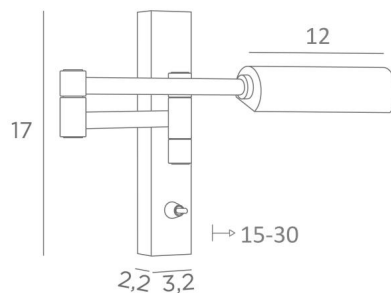

POLONIUS

POLONIUS in light bronze. Metal finish code: 28

POLONIUS is a small reading light with a thin articulated arm and a dome, orientable in all directions
Minimalist but effective, she diffuses a warm and generous light
She is equipped with a powerful LED bulb (G9), supplied with the luminaire
To be placed on the side of a bed, it allows you to read without disturbing your partner

OVERALL SIZES

H17cm |→15-30cm

BASE : 3,2 x 17 x 2,2cm

TECHNICAL DATA

One G9 fitting

Wall light delivered with one LED bulb :

consumption 4,5W brightness 500lm color temperature 2700°K

Anti UV and dimmable bulb

Without transformer

The reflector is adjustable through 360°

Reflector dimensions : L12cm Ø3,2cm H2,5cm

Adjustable arm through 180°

Toggle switch on the box

A fixing plate for the wall box ([plan in PDF](#))