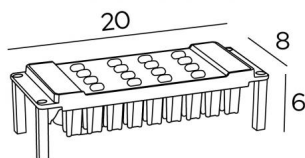

UP 316

UP 316 in structured black

Uplighter. Indirect lighting of great power. To be placed invisibly in a rail or on top of a wall, a furniture or a beam

This lamp is not movable. The light is always directed upwards. Available in a swivel version, see [UP 300](#)

#### OVERALL SIZES

L20 x 8cm H6cm