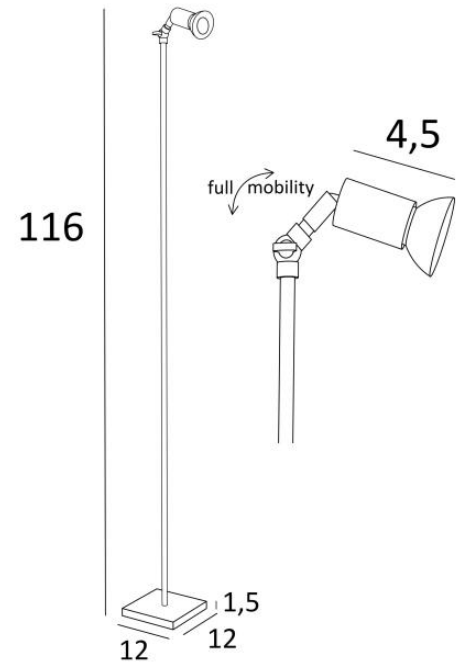

## STARLIGHT 2

STARLIGHT 2 in brushed nickel

**STARLIGHT 2** is a small reading light with spotlight

Thanks to the double ball joint on the back of the spotlight, it can be moved up and down in all directions

### OVERALL SIZES

H116cm #12cm

### BASE

Solid brass base : #12 x 1,5cm

### TECHNICAL DATA

One GU10 fitting

With its two ball joints, the spotlight can be directed in all directions

Spotlight dimensions : L4,5cm Ø3cm

Dimmable reading light

A foot dimmer on the cord

Mandatory use of a LED bulb (safety)