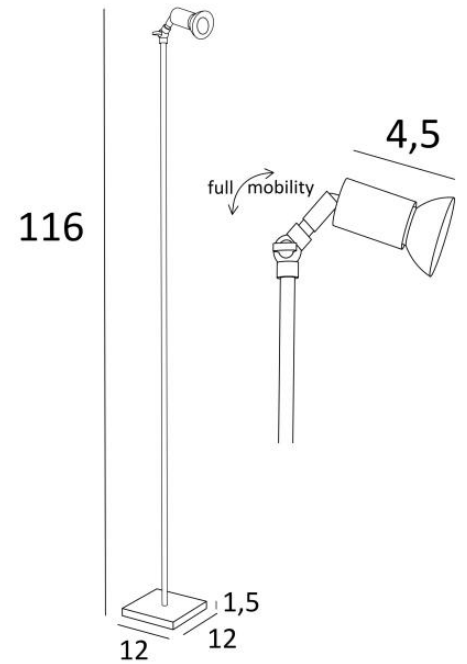

STARLIGHT

STARLIGHT in brushed nickel

STARLIGHT is a small reading light with spotlight

Thanks to the double ball joint on the back of the spotlight, it can be moved up and down in all directions

She is equipped for a GU10 bulb and a dimmer, installed on the electric cord

Efficient and multifunctional light

OVERALL SIZES

H116cm #12cm

BASE

Solid brass base : #12 x 1,5cm

TECHNICAL DATA

One GU10 fitting

With its two ball joints, the spotlight can be directed in all directions

Spotlight dimensions: L4,5cm Ø3cm

Dimmable reading light

A foot dimmer on the cord

Mandatory use of a LED bulb (safety)

AVAILABLE METAL FINISHES AND CODES

29 - Brushed bronze - 3672 029

33 - Brushed nickel - 3672 033