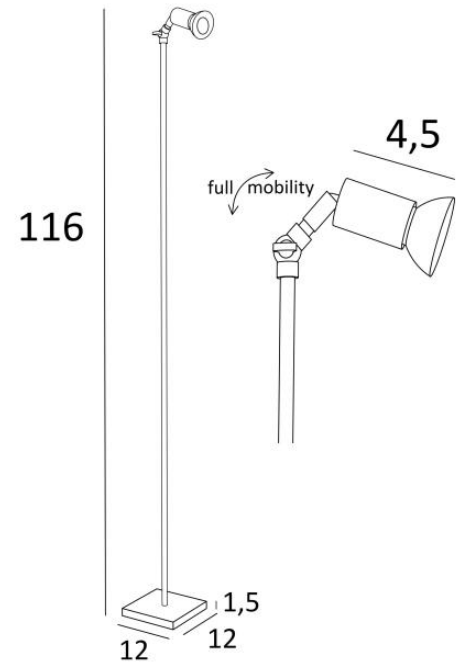

STARLIGHT 2

STARLIGHT 2 in brushed nickel

STARLIGHT 2 is a small reading light with spotlight

Thanks to the double ball joint on the back of the spotlight, it can be moved up and down in all directions

She is equipped for a GU10 bulb and a dimmer, installed on the electric cord

Efficient and multifunctional light

OVERALL SIZES

H116cm #12cm

BASE

Solid brass base : #12 x 1,5cm

TECHNICAL DATA

One GU10 fitting

With its two ball joints, the spotlight can be directed in all directions

Spotlight dimensions : L4,5cm Ø3cm

Dimmable reading light

A foot dimmer on the cord

Mandatory use of a LED bulb (safety)

AVAILABLE METAL FINISHES AND CODES

25 - Brushed brass - 3672 025

28 - Light bronze - 3672 028