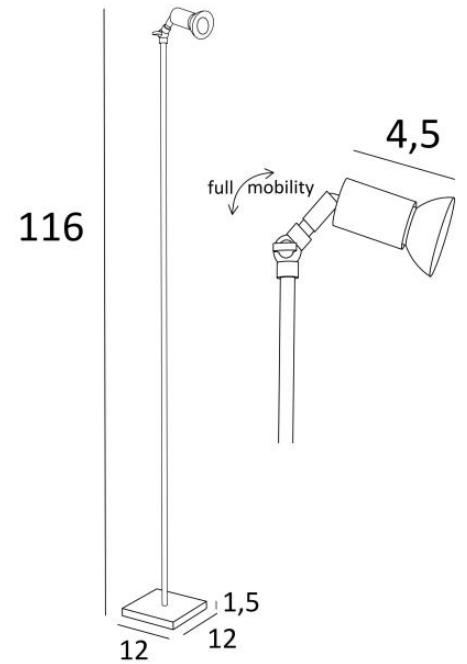

## STARLIGHT 2

STARLIGHT 2 in brushed nickel

**STARLIGHT 2** is a small reading light with spotlight

Thanks to the double ball joint on the back of the spotlight, it can be moved up and down in all directions

### OVERALL SIZES

H116cm #12cm

### BASE

Solid brass base : #12 x 1,5cm

### TECHNICAL DATA

One GU10 fitting

With its two ball joints, the spotlight can be directed in all directions

Spotlight dimensions : L4,5cm Ø3cm

Dimmable reading light

A foot dimmer on the cord

Mandatory use of a LED bulb (safety)