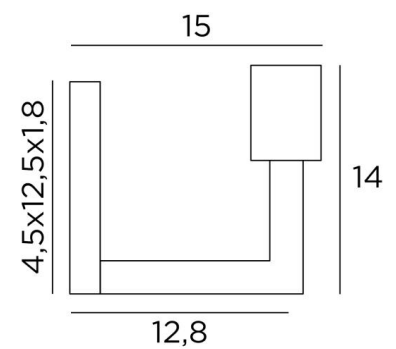

MESSINGER L

MESSINGER L in brushed bronze and a decorative bulb Ø125mm

MESSINGER L is a wall light for placing only one decorative bulb

This wall light can be installed upside down, bulb down

She completes an already installed suspension with decorative bulbs

A similar model, with a ring on the fitting, is available for placing a **KERMA structure** or a traditional lampshade, see **MESSINGER**

OVERALL SIZES

H14cm L4,5cm |→15cm

BASE

4,5 x 12,5 x 1,8cm

TECHNICAL DATA

One E27 fitting for decorative bulb

Dimmable wall light

LED bulb Gold Ø125mm dim code 6834 000 (option)

A fixing plate for the wall box ([plan in PDF](#))

AVAILABLE METAL FINISHES AND CODES

25 - Brushed brass - 1954 025