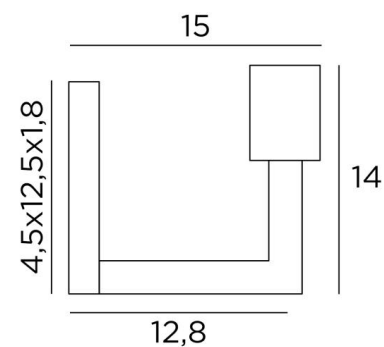

MESSENGER L

MESSENGER L in brushed bronze and a decorative bulb Ø125mm

MESSENGER L is a wall light for placing only one decorative bulb

This wall light can be installed upside down, bulb down

She completes an already installed suspension with decorative bulbs

A similar model, with a ring on the fitting, is available for placing a **KERMA structure** or a traditional lampshade, see **MESSENGER**

OVERALL SIZES

H14cm L4,5cm |→15cm

BASE

4,5 x 12,5 x 1,8cm

TECHNICAL DATA

One E27 fitting for decorative bulb

Dimmable wall light

LED bulb Gold Ø125mm dim code 6834 000 (option)

A fixing plate for the wall box ([plan in PDF](#))

AVAILABLE METAL FINISHES AND CODES

28 - Light bronze - 1954 028