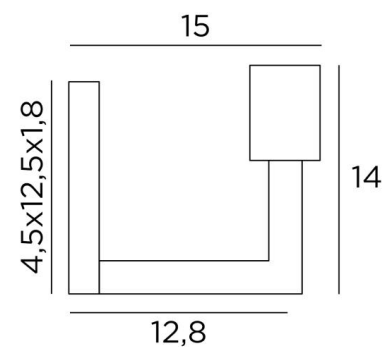

MESSENGER L

MESSENGER L in brushed bronze and a decorative bulb Ø125mm

MESSENGER L is a wall light for placing only one decorative bulb

This wall light can be installed upside down, bulb down

She completes an already installed suspension with decorative bulbs

A similar model, with a ring on the fitting, is available for placing a **KERMA structure** or a traditional lampshade, see **MESSENGER**

OVERALL SIZES

H14cm L4,5cm |→15cm

BASE

4,5 x 12,5 x 1,8cm

TECHNICAL DATA

One E27 fitting for decorative bulb

Dimmable wall light

LED bulb Gold Ø125mm dim code 6834 000 (option)

A fixing plate for the wall box ([plan in PDF](#))

AVAILABLE METAL FINISHES AND CODES

29 - Brushed bronze - 1954 029