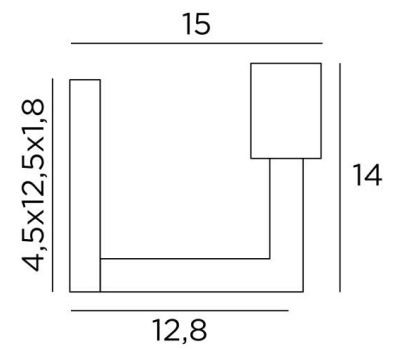

MESSINGER L

MESSINGER L in brushed bronze and a decorative bulb Ø125mm

MESSINGER L is a wall light for placing only one decorative bulb

This wall light can be installed upside down, bulb down

She completes an already installed suspension with decorative bulbs

A similar model, with a ring on the fitting, is available for placing a **KERMA structure** or a traditional lampshade, see **MESSINGER**

OVERALL SIZES

H14cm L4,5cm |→15cm

BASE

4,5 x 12,5 x 1,8cm

TECHNICAL DATA

One E27 fitting for decorative bulb

Dimmable wall light

LED bulb Gold Ø125mm dim code 6834 000 (option)

A fixing plate for the wall box ([plan in PDF](#))

AVAILABLE METAL FINISHES AND CODES

25 - Brushed brass - 1954 025