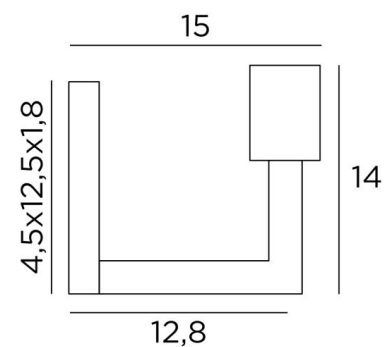

## MESSENGER L

MESSENGER L in brushed bronze and a decorative bulb Ø125mm

**MESSENGER L** is a wall light for placing only one decorative bulb

This wall light can be installed upside down, bulb down

She completes an already installed suspension with decorative bulbs

A similar model, with a ring on the fitting, is available for placing a **KERMA structure** or a traditional lampshade, see **MESSENGER**

### OVERALL SIZES

H14cm L4,5cm |→15cm

### BASE

4,5 x 12,5 x 1,8cm