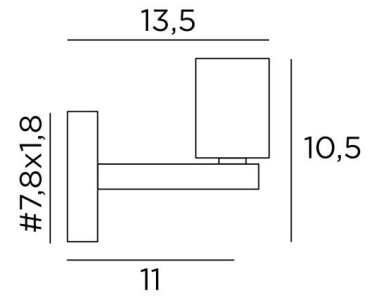

EXPLORER L

EXPLORER L in brushed bronze and decorative bulb

EXPLORER L is a wall light for placing only one decorative bulb

This wall light can be installed upside down, bulb down

It complements an already installed suspension with decorative bulbs

A similar model, with a ring on the fitting, is available for placing a **KERMA structure** or a traditional lampshade, see [EXPLORER](#)

OVERALL SIZES

H10,5cm L7,8cm |→13,5cm

BASE

7,8 x 1,8cm

TECHNICAL DATA

One E27 fitting for decorative bulb

Dimmable wall light

LED bulb Gold Ø125mm dim code 6834 000 (option)

A fixing plate for the wall box ([plan in PDF](#))

AVAILABLE METAL FINISHES AND CODES

25 - Brushed brass - 1959 025