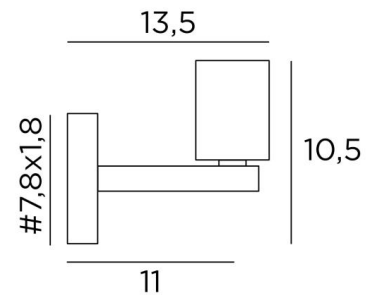

EXPLORER L

EXPLORER L in brushed bronze and decorative bulb

EXPLORER L is a wall light for placing only one decorative bulb

This wall light can be installed upside down, bulb down

It complements an already installed suspension with decorative bulbs

A similar model, with a ring on the fitting, is available for placing a **KERMA structure** or a traditional lampshade, see [EXPLORER](#)

OVERALL SIZES

H10,5cm L7,8cm |→13,5cm

BASE

7,8 x 1,8cm

TECHNICAL DATA

One E27 fitting for decorative bulb

Dimmable wall light

LED bulb Gold Ø125mm dim code 6834 000 (option)

A fixing plate for the wall box ([plan in PDF](#))

AVAILABLE METAL FINISHES AND CODES

25 - Brushed brass - 1959 025