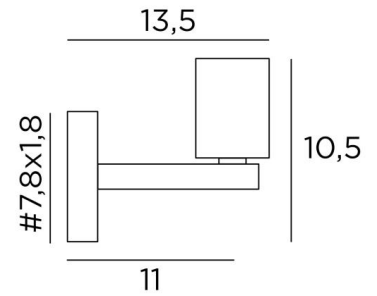

## EXPLORER L

EXPLORER L in brushed bronze and decorative bulb

**EXPLORER L** is a wall light for placing only one decorative bulb

This wall light can be installed upside down, bulb down

It complements an already installed suspension with decorative bulbs

A similar model, with a ring on the fitting, is available for placing a **KERMA structure** or a traditional lampshade, see [EXPLORER](#)

### OVERALL SIZES

H10,5cm L7,8cm |→13,5cm

# 7,8 x 1,8cm