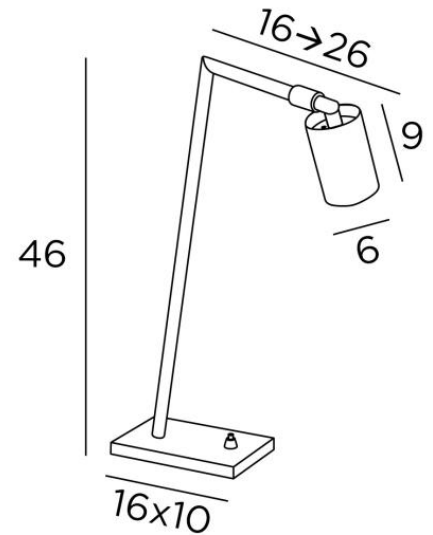

ZOSCA

ZOSCA in brushed bronze and brushed brass. Metal finishes code: 95

**ZOSCA** is an original small bedside- or desk light with a movable spotlight that allows lighting in all directions. The spotlight is equipped with a GU10 bulb that is fully integrated into the spotlight  
A reading light is related to this lamp, see **BAKI**

#### OVERALL SIZES

H46cm L24→34cm

#### BASE

Solid brass base : 16 x 10 x 1,5cm

#### TECHNICAL DATA

One GU10 fitting

A black decorative ring to be placed around and behind the bulb

The spotlight is adjustable. Spotlight dimensions : Ø6cm L9,2cm

A push switch on the base. An electrical cord