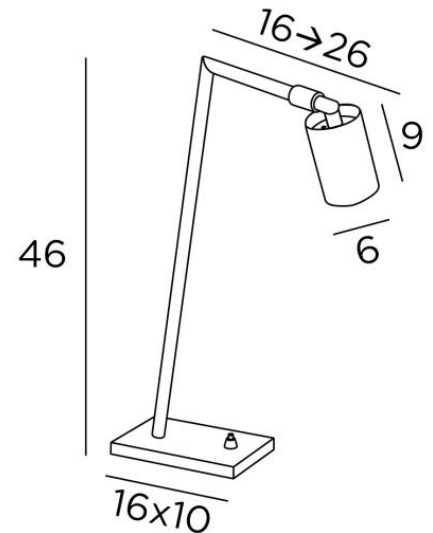

ZOSCA

ZOSCA in brushed bronze and brushed brass. Metal finishes code: 95

ZOSCA is an original small bedside- or desk light with a movable spotlight that allows lighting in all directions. The spotlight is equipped with a GU10 bulb that is fully integrated into the spotlight
A reading light is related to this lamp, see **BAKI**

OVERALL SIZES

H46cm L24→34cm

BASE

Solid brass base : 16 x 10 x 1,5cm

TECHNICAL DATA

One GU10 fitting

A black decorative ring to be placed around and behind the bulb

The spotlight is adjustable. Spotlight dimensions : Ø6cm L9,2cm