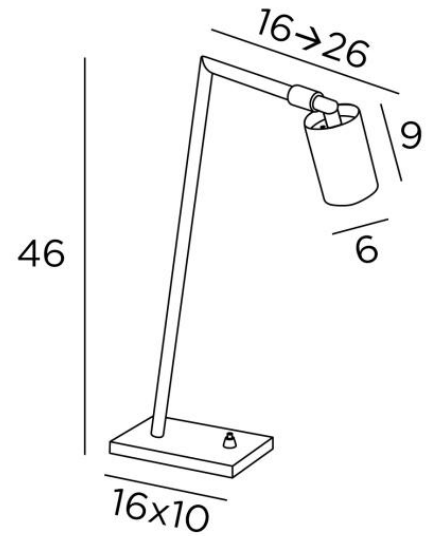

ZOSCA

ZOSCA in brushed bronze and brushed brass (code 95)

ZOSCA is an original small bedside- or desk light with a movable spotlight that allows lighting in all directions

The spotlight is equipped with a GU10 bulb that is fully integrated into the spotlight

A reading light is related to this lamp, see **BAKI**

OVERALL SIZES

H46cm L24→34cm

BASE

Solid brass base : 16 x 10 x 1,5cm

TECHNICAL DATA

One GU10 fitting

A black decorative ring to be placed around and behind the bulb

The spotlight is adjustable

Spotlight dimensions : Ø6cm L9,2cm

A push switch on the base

An electrical cord

Mandatory use of a LED bulb (safety)

AVAILABLE METAL FINISHES AND CODES

29 - Brushed bronze - 2985 029