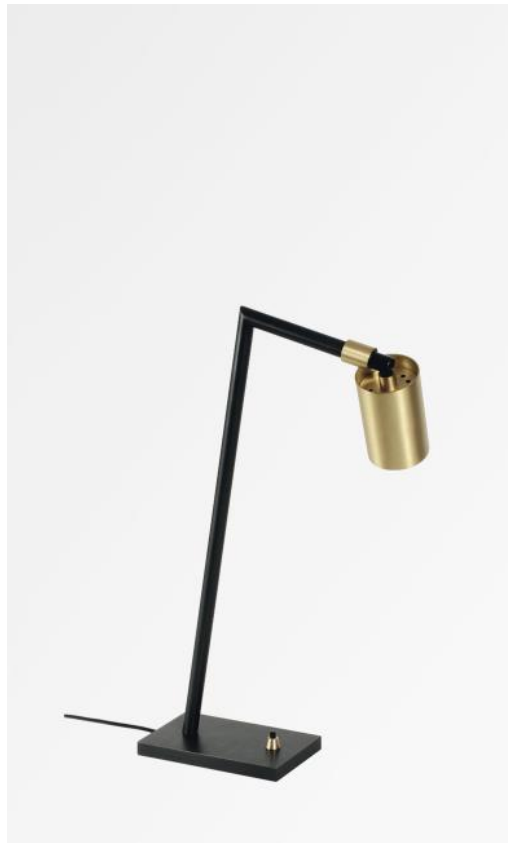

ZOSCA

ZOSCA in brushed bronze and brushed brass (code 95)

ZOSCA is an original small bedside- or desk light with a movable spotlight that allows lighting in all directions

The spotlight is equipped with a GU10 bulb that is fully integrated into the spotlight

A reading light is related to this lamp, see **BAKI**

OVERALL SIZES

H46cm L24→34cm

BASE

Solid brass base : 16 x 10 x 1,5cm

TECHNICAL DATA

One GU10 fitting

A black decorative ring to be placed around and behind the bulb

The spotlight is adjustable

Spotlight dimensions : Ø6cm L9,2cm

A push switch on the base

An electrical cord

Mandatory use of a LED bulb (safety)

AVAILABLE METAL FINISHES AND CODES

29 - Brushed bronze - 2985 029