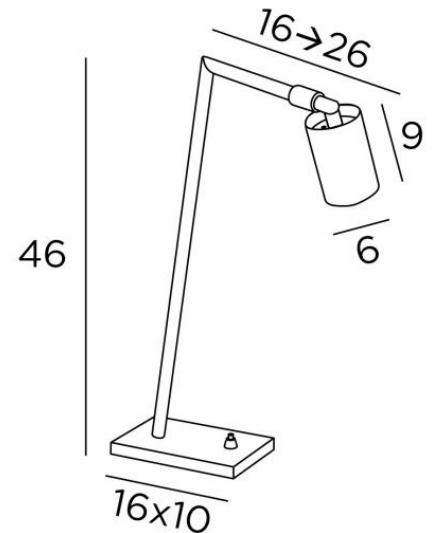

ZOSCA

ZOSCA in brushed bronze and brushed brass. Metal finishes code: 95

ZOSCA is an original small bedside- or desk light with a movable spotlight that allows lighting in all directions. The spotlight is equipped with a GU10 bulb that is fully integrated into the spotlight. A reading light is related to this lamp, see **BAKI**

OVERALL SIZES

H46cm L24→34cm

BASE

Solid brass base : 16 x 10 x 1,5cm

TECHNICAL DATA

One GU10 fitting

A black decorative ring to be placed around and behind the bulb

The spotlight is adjustable. Spotlight dimensions : Ø6cm L9,2cm