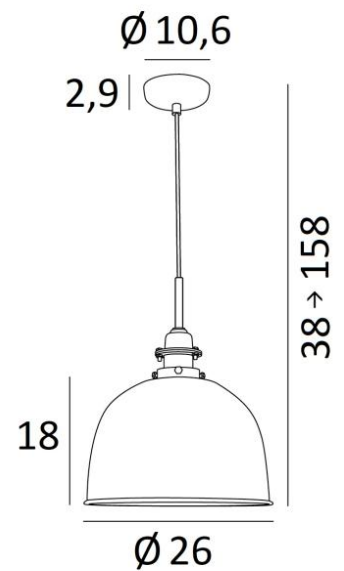

SUPERNOVA

SUPERNOVA in brushed bronze and brushed nickel (code 93)

SUPERNOVA is a "retro" suspension with a 26cm diameter brass dome

It has a metal cover that covers the fitting and gives it that old-world style. The dome's fabrication work is impressive. The technique of repoussage made it possible to create this little brass wonder

OVERALL SIZES

H38 → 158cm Ø26cm

BASE

Ø10,6 x 2,9cm

TECHNICAL DATA

One metal E27 fitting with ring

Dimmable suspension

Dome dimensions : Ø26cm H18cm

28 - Light bronze - 4658 028

29 - Brushed bronze - 4658 029

78 - Bronze medal & Light bronze - 4658 078

93 - Brushed bronze & Nickel - 4658 093