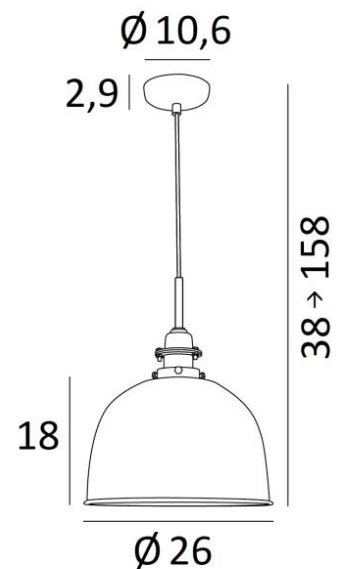

## SUPERNOVA

SUPERNOVA in brushed bronze and brushed nickel (code 93)

**SUPERNOVA** is a "retro" suspension with a 26cm diameter brass dome

It has a metal cover that covers the fitting and gives it that old-world style. The dome's fabrication work is impressive. The technique of repoussage made it possible to create this little brass wonder

### OVERALL SIZES

H38 → 158cm Ø26cm

### BASE

Ø10,6 x 2,9cm

### TECHNICAL DATA

One metal E27 fitting with ring

Dimmable suspension

Dome dimensions : Ø26cm H18cm

Suspension adjustable in height during installation

On request : a longer suspension tube

A fixing plate for the ceiling base ([plan in PDF](#))