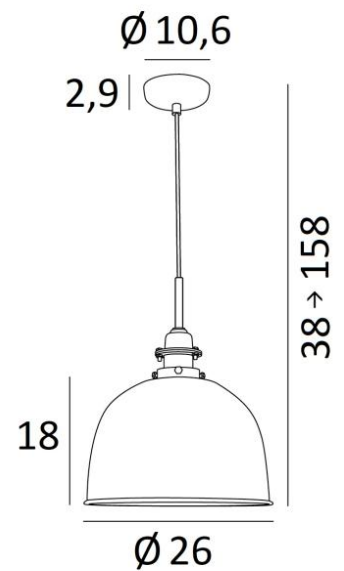

## SUPERNOVA

SUPERNOVA in brushed bronze and brushed nickel (code 93)

**SUPERNOVA** is a "retro" suspension with a 26cm diameter brass dome

It has a metal cover that covers the fitting and gives it that old-world style. The dome's fabrication work is impressive. The technique of repoussage made it possible to create this little brass wonder

### OVERALL SIZES

H38 → 158cm Ø26cm

### BASE

Ø10,6 x 2,9cm

### TECHNICAL DATA

One metal E27 fitting with ring

Dimmable suspension

Dome dimensions : Ø26cm H18cm

Suspension adjustable in height during installation

On request : a longer suspension tube

A fixing plate for the ceiling base ([plan in PDF](#))