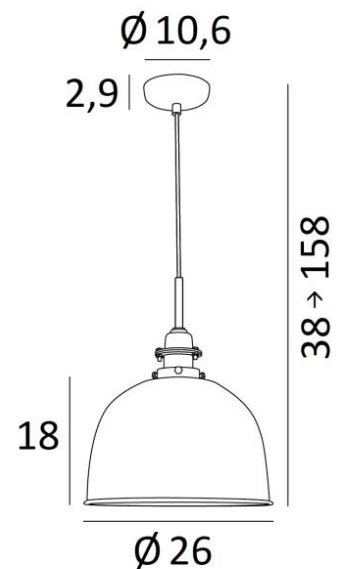

SUPERNOVA

SUPERNOVA in brushed bronze and brushed nickel (code 93)

SUPERNOVA is a "retro" suspension with a 26cm diameter brass dome

It has a metal cover that covers the fitting and gives it that old-world style. The dome's fabrication work is impressive. The technique of repoussage made it possible to create this little brass wonder

OVERALL SIZES

H38 → 158cm Ø26cm

BASE

Ø10,6 x 2,9cm

TECHNICAL DATA

One metal E27 fitting with ring

Dimmable suspension

Dome dimensions : Ø26cm H18cm