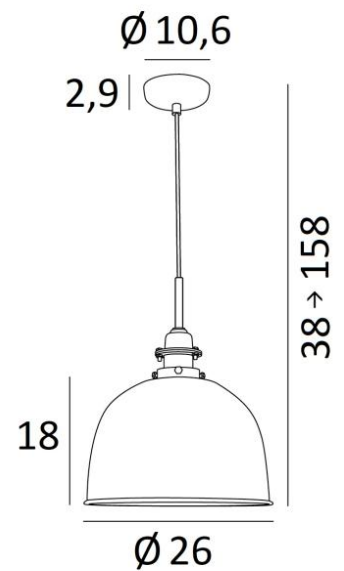

SUPERNOVA

SUPERNOVA in brushed bronze and brushed nickel (code 93)

SUPERNOVA is a "retro" suspension with a 26cm diameter brass dome

It has a metal cover that covers the fitting and gives it that old-world style. The dome's fabrication work is impressive. The technique of repoussage made it possible to create this little brass wonder

OVERALL SIZES

H38 → 158cm Ø26cm

BASE

Ø10,6 x 2,9cm

TECHNICAL DATA

One metal E27 fitting with ring

Dimmable suspension

Dome dimensions : Ø26cm H18cm