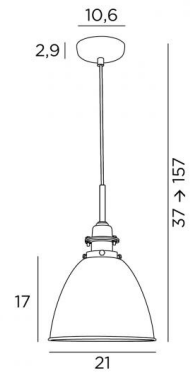

NOVA

NOVA in brushed bronze and brushed nickel (code 93)

Suspension with reflector in metal spinning process. Industrial or loft style

OVERALL SIZES

H37→157cm Ø21cm

BASE

Ø10,6 x 2,9cm

TECHNICAL DATA

One metal E27 fitting with ring
Dimmable suspension
Suspension adjustable in height during installation
On request : a longer suspension tube
A fixing plate for the ceiling base (plan in PDF)
Mandatory use of a LED bulb (safety)