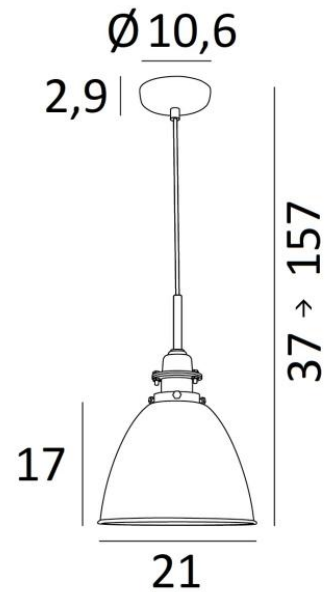

NOVA

NOVA

NOVA is a "retro" suspension with a Ø21cm brass dome. It has a metal cover that covers the fitting and gives it that old-world style. The dome's fabrication work is impressive. The technique of repoussage made it possible to create this little brass wonder. This metal, used exclusively in this manufacture, allows for many remarkable finishes, with combinations of colors. Do not hesitate to consult us
This "**Vintage**" suspension is adjustable in height and can easily be placed above a worktop or table

OVERALL SIZES

H37 → 157cm Ø21cm

BASE : Ø10,6 x 2,9cm

TECHNICAL DATA

One metal E27 fitting with ring. Dimmable suspension

Dome dimensions : Ø21cm H17cm

Suspension adjustable in height during installation

On request : a longer suspension tube