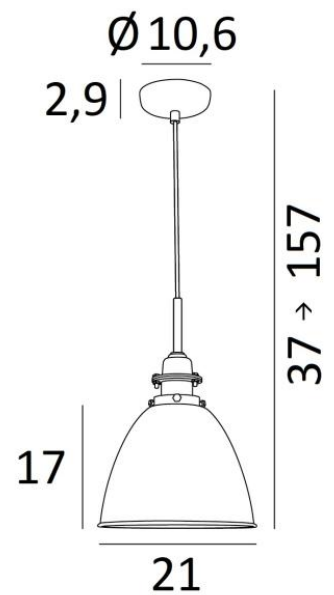

NOVA

NOVA

NOVA is a "retro" suspension with a Ø21cm brass dome. It has a metal cover that covers the fitting and gives it that old-world style. The dome's fabrication work is impressive. The technique of repoussage made it possible to create this little brass wonder. This metal, used exclusively in this manufacture, allows for many remarkable finishes, with combinations of colors. Do not hesitate to consult us
This "**Vintage**" suspension is adjustable in height and can easily be placed above a worktop or table

OVERALL SIZES

H37 → 157cm Ø21cm

BASE : Ø10,6 x 2,9cm

TECHNICAL DATA

One metal E27 fitting with ring. Dimmable suspension

Dome dimensions : Ø21cm H17cm

Suspension adjustable in height during installation

On request : a longer suspension tube