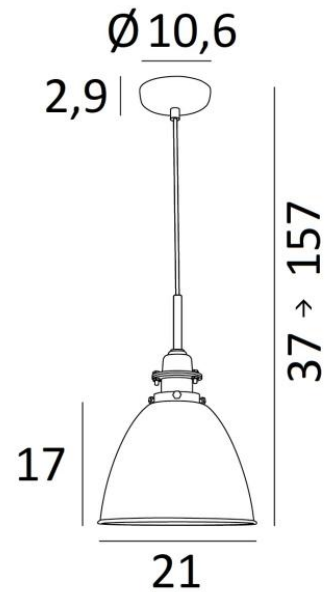

NOVA

NOVA

NOVA is a "retro" suspension with a 21cm diameter brass dome

It has a metal cover that covers the fitting and gives it that old-world style. The dome's fabrication work is impressive. The technique of repoussage made it possible to create this little brass wonder

OVERALL SIZES

H37 → 157cm Ø21cm

BASE : Ø10,6 x 2,9cm

TECHNICAL DATA

One metal E27 fitting with ring

Dimmable suspension

Dome dimensions : Ø21cm H17cm

Suspension adjustable in height during installation