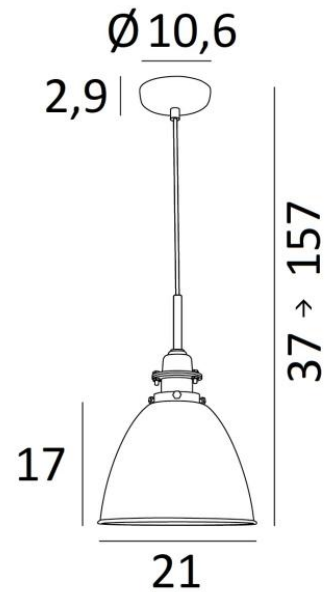

NOVA

NOVA

NOVA is a "retro" suspension with a Ø21cm brass dome. It has a metal cover that covers the fitting and gives it that old-world style. The dome's fabrication work is impressive. The technique of repoussage made it possible to create this little brass wonder. This metal, used exclusively in this manufacture, allows for many remarkable finishes, with combinations of colors. Do not hesitate to consult us
This "Vintage" suspension is adjustable in height and can easily be placed above a worktop or table

OVERALL SIZES

H37 → 157cm Ø21cm

BASE : Ø10,6 x 2,9cm

TECHNICAL DATA

One metal E27 fitting with ring. Dimmable suspension

Dome dimensions : Ø21cm H17cm

Suspension adjustable in height during installation

On request : a longer suspension tube