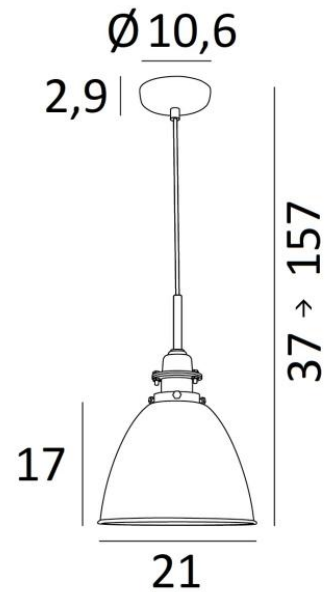

NOVA

NOVA

**NOVA** is a "retro" suspension with a Ø21cm brass dome. It has a metal cover that covers the fitting and gives it that old-world style. The dome's fabrication work is impressive. The technique of repoussage made it possible to create this little brass wonder. This metal, used exclusively in this manufacture, allows for many remarkable finishes, with combinations of colors. Do not hesitate to consult us  
This "**Vintage**" suspension is adjustable in height and can easily be placed above a worktop or table

#### OVERALL SIZES

H37 → 157cm Ø21cm

**BASE** : Ø10,6 x 2,9cm

#### TECHNICAL DATA

One metal E27 fitting with ring. Dimmable suspension

Dome dimensions : Ø21cm H17cm

Suspension adjustable in height during installation

On request : a longer suspension tube

A fixing plate for the ceiling base ([plan in PDF](#))