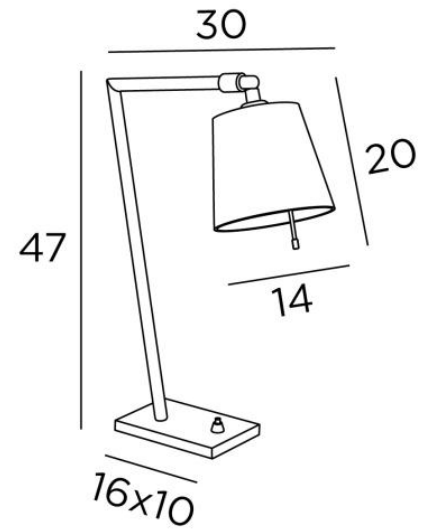

PAPYRUS

PAPYRUS in brushed bronze & brushed brass (code 95) with lampshade in Coton Sahara (fabric from category 1)

PAPYRUS is a small, original bedside lamp with a lampshade that can be moved in all directions thanks to a small arm, fixed in the lampshade. This luminaire made of solid brass is enriched with exceptional finishes, some of them in two tones. To create the lampshade, that will filter the light of the lamp while creating a nice warm atmosphere, we offer you a wide choice of colours, fabrics and materials

OVERALL SIZES

H47cm L30 x 14cm **BASE** : 16 x 10 x 1,5cm in solid brass

TECHNICAL DATA

One E27 fitting with ring and arm to articulated the lampshade

A push switch on the base and an electrical cord

Mandatory use of a LED bulb (safety)

LAMPSHADE : SIZES & CODE

Ø10 - 14 - 13cm

Code: 2167 + fabric code

We propose more than 180 fabrics/materials/colors for lampshades