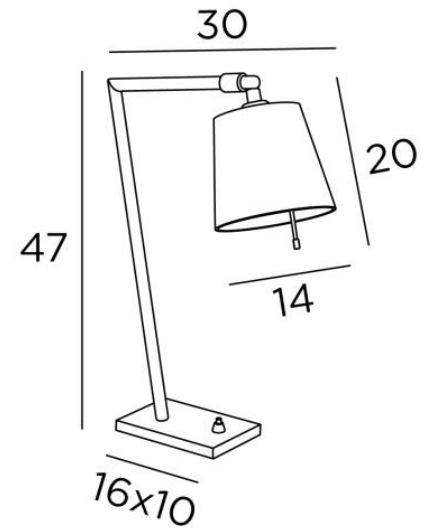

## PAPYRUS

PAPYRUS in brushed bronze & brushed brass (code 95) with lampshade in Coton Sahara (fabric from category 1)

**PAPYRUS** is a small, original bedside lamp with a lampshade that can be moved in all directions thanks to a small arm, fixed in the lampshade. This luminaire made of solid brass is enriched with exceptional finishes, some of them in two tones. To create the lampshade, that will filter the light of the lamp while creating a nice warm atmosphere, we offer you a wide choice of colours, fabrics and materials

### OVERALL SIZES

H47cm L30 x 14cm **BASE** : 16 x 10 x 1,5cm in solid brass

### TECHNICAL DATA

One E27 fitting with ring and arm to articulated the lampshade

A push switch on the base and an electrical cord

Mandatory use of a LED bulb (safety)

### LAMPSHADE : SIZES & CODE

Ø10 - 14 - 13cm

Code: 2167 + fabric code

We propose more than 180 fabrics/materials/colors for lampshades