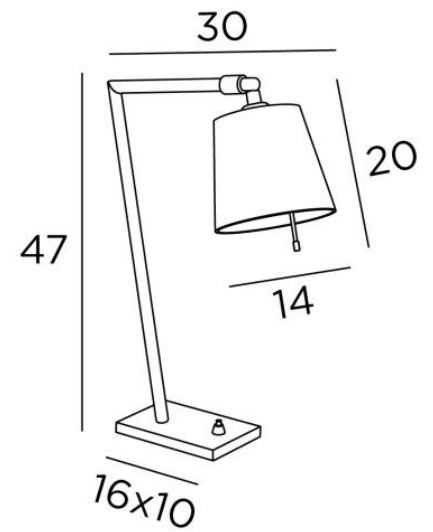

## PAPYRUS

PAPYRUS in brushed bronze & brushed brass (code 95) with lampshade in Coton Sahara (fabric from category 1)

**PAPYRUS** is a small, original bedside lamp with a lampshade that can be moved in all directions thanks to a small arm, fixed in the lampshade

### OVERALL SIZES

H47cm L30 x 14cm

**BASE :** 16 x 10 x 1,5cm in solid brass

### TECHNICAL DATA

One E27 fitting with ring and arm to articulated the lampshade

A push switch on the base and an electrical cord

Mandatory use of a LED bulb (safety)

### LAMPSHADE : SIZES & CODE

Ø10 - 14 - 13cm

Code: 2167 + fabric code

We propose more than 150 materials/colors for lampshades.