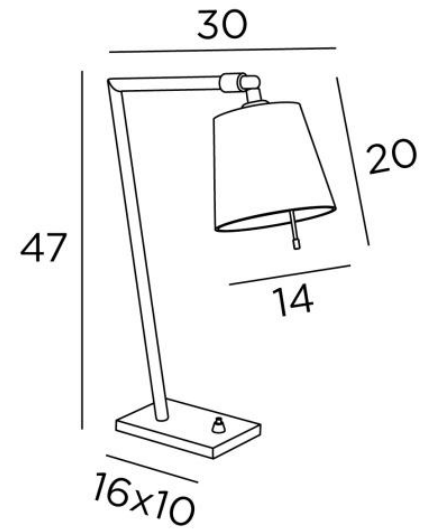

PAPYRUS

PAPYRUS in brushed bronze & brushed brass (code 95) with lampshade in Coton Sahara (fabric from category 1)

PAPYRUS is a small, original bedside lamp with a lampshade that can be moved in all directions thanks to a small arm, fixed in the lampshade. This luminaire made of solid brass is enriched with exceptional finishes, some of them in two tones. To create the lampshade, that will filter the light of the lamp while creating a nice warm atmosphere, we offer you a wide choice of colours, fabrics and materials

OVERALL SIZES

H47cm L30 x 14cm **BASE** : 16 x 10 x 1,5cm in solid brass

TECHNICAL DATA

One E27 fitting with ring and arm to articulated the lampshade

A push switch on the base and an electrical cord

Mandatory use of a LED bulb (safety)

LAMPSHADE : SIZES & CODE

Ø10 - 14 - 13cm

Code: 2167 + fabric code

We propose more than 180 fabrics/materials/colors for lampshades