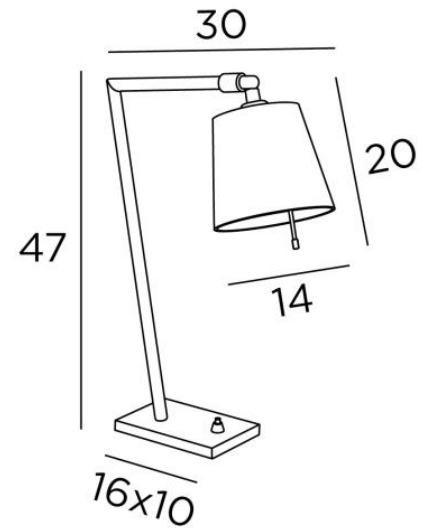

## PAPYRUS

PAPYRUS in brushed bronze & brushed brass (code 95) with lampshade in Coton Sahara (fabric from category 1)

**PAPYRUS** is a small, original bedside lamp with a lampshade that can be moved in all directions thanks to a small arm, fixed in the lampshade. This luminaire made of solid brass is enriched with exceptional finishes, some of them in two tones. To create the lampshade, that will filter the light of the lamp while creating a nice warm atmosphere, we offer you a wide choice of colours, fabrics and materials

### OVERALL SIZES

H47cm L30 x 14cm **BASE** : 16 x 10 x 1,5cm in solid brass

### TECHNICAL DATA

One E27 fitting with ring and arm to articulated the lampshade

A push switch on the base and an electrical cord

Mandatory use of a LED bulb (safety)

### LAMPSHADE : SIZES & CODE

Ø10 - 14 - 13cm

Code: 2167 + fabric code

We propose more than 150 materials/colors for lampshades.