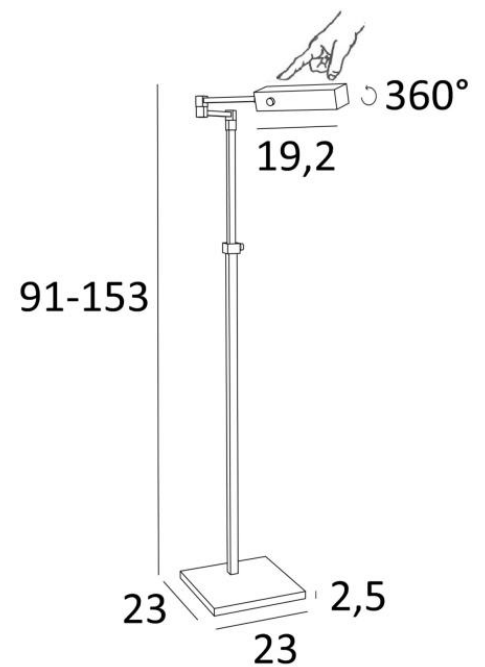

OUASET

OUASET in light bronze

OUASET is a reading light to be placed at the end of a sofa

Mounted on a solid and heavy base for exceptional stability is she very efficient and highly functional: swivel reflector, articulated arm, adjustable height and touch dimming on the reflector

Supplied with a warm and high power bulb. With its R7s fittings, it is easy to change the LED bulb

She is traditionally handmade by expert brass workers. This reading light is presented in beautiful finishes
Opting for a **OUASET** is an excellent choice

OVERALL SIZES

H91 → 153cm L36 → 55cm

BASE : #23 x 2,5cm

TECHNICAL DATA

R7s fittings. Reading light delivered with one LED bulb :

consumption 15W brightness 2000lm colour temperature 2700°K and dimmable

On the reflector, a sensitive push-button (touch-dimming) for *ON*, *OFF* and *dimming*

Driver-dimmer on the cable : 100V-240V 4-100W

The reflector rotates through 360°. Reflector dimensions : L19,2 x 5cm H3,9cm

Reading light with articulated arm through 360° and adjustable in height

Mandatory use of a LED bulb (safety)