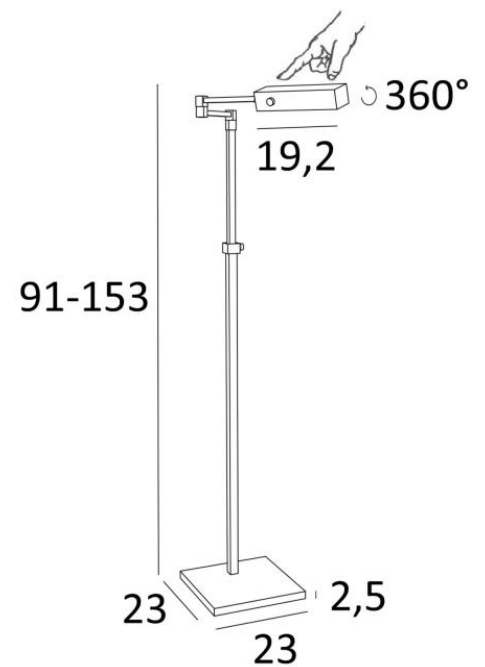

OUASET

OUASET in light bronze

**OUASET** is a reading light to be placed at the end of a sofa

Mounted on a solid and heavy base for exceptional stability is she very efficient and highly functional: swivel reflector, articulated arm, adjustable height and touch dimming on the reflector

Supplied with a warm and high power bulb. With its R7s fittings, it is easy to change the LED bulb

She is traditionally handmade by expert brass workers. This reading light is presented in beautiful finishes  
Opting for a **OUASET** is an excellent choice

#### OVERALL SIZES

H91 → 153cm    L36 → 55cm

**BASE** : #23 x 2,5cm

Driver-dimmer on the cable : 100V-240V    4-100W

The reflector rotates through 360°. Reflector dimensions : L19,2 x 5cm    H3,9cm

Reading light with articulated arm through 360° and adjustable in height