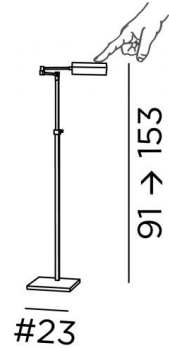

OUASET

OUASET in brushed bronze

Reading lamp adjustable in height, adjustable dome with touch dimming. R7s fitting with LED bulb 15W.
Very practical and effective

OVERALL SIZES

H91→153cm L36→55cm

Spot : L19x5cm H4cm

BASE

#23 x 2,5cm

TECHNICAL DATA

R7s fittings

Reading lamp delivered with one LED bulb :

consumption : 15W

brightness : 2000lm

colour temperature : 2700°K

and dimmable

Button on the spot for on-off with dimming

Driver on the cable : 100V-240V 4-100W

The reflector is adjustable trough 360°

Adjustable arm through 180°

Reading lamp adjustable in height

Mandatory use of a LED bulb (safety)