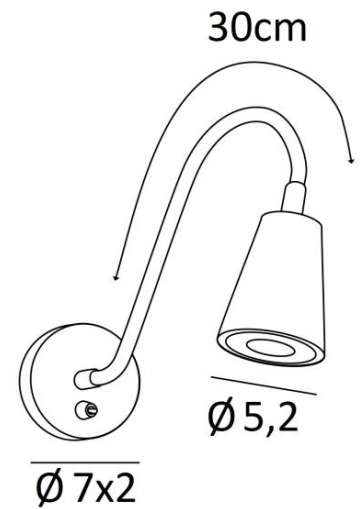

## DESPINA

DESPINA in structured black

**DESPINA** is a reading light with a spotlight mounted on a flexible

Elegant reading light to be placed next to, or on a headboard, it allows you to read without disturbing your partner

### OVERALL SIZES

Ø7cm |→40cm

### BASE

Ø7 x 2cm

### TECHNICAL DATA

One GU10 fitting

Without transformer

Dimmable wall light

A 30cm flex

The spotlight can be directed to all directions

Spotlight dimensions : Ø2,8→5,2cm L6,7cm

A toggle switch on the box