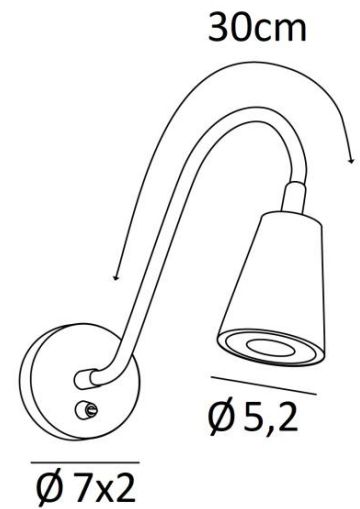

## DESPINA

DESPINA in structured black. Metal finish code: 02

**DESPINA** is a reading light with a spotlight mounted on a flexible

Elegant reading light to be placed next to, or on a headboard, it allows you to read without disturbing your partner

### OVERALL SIZES

Ø7cm |→40cm

### BASE

Ø7 x 2cm

### TECHNICAL DATA

One GU10 fitting

Without transformer

Dimmable wall light

A 30cm flex

The spotlight can be directed to all directions

Spotlight dimensions : Ø2,8→5,2cm L6,7cm

A toggle switch on the box