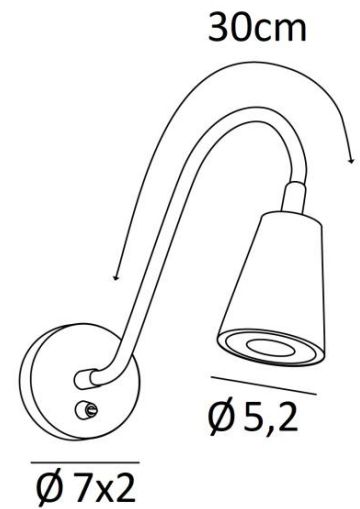

DESPINA

DESPINA in structured black. Metal finish code: 02

DESPINA is a reading light with a spotlight mounted on a flexible

Elegant reading light to be placed next to, or on a headboard, it allows you to read without disturbing your partner

It can also be placed on the uprights of a bookcase or above a painting or picture

The spotlight is designed for a GU10 bulb and is functioning without transformer

Dimmable by use of an external dimmer

OVERALL SIZES

Ø7cm |→40cm

BASE

Ø7 x 2cm

TECHNICAL DATA

One GU10 fitting

Without transformer

Dimmable wall light

A 30cm flex

The spotlight can be directed to all directions

Spotlight dimensions : Ø2,8→5,2cm L6,7cm

A toggle switch on the box

A fixing plate for the wall box ([plan in PDF](#))

Mandatory use of a LED bulb (safety)

AVAILABLE METAL FINISHES AND CODES