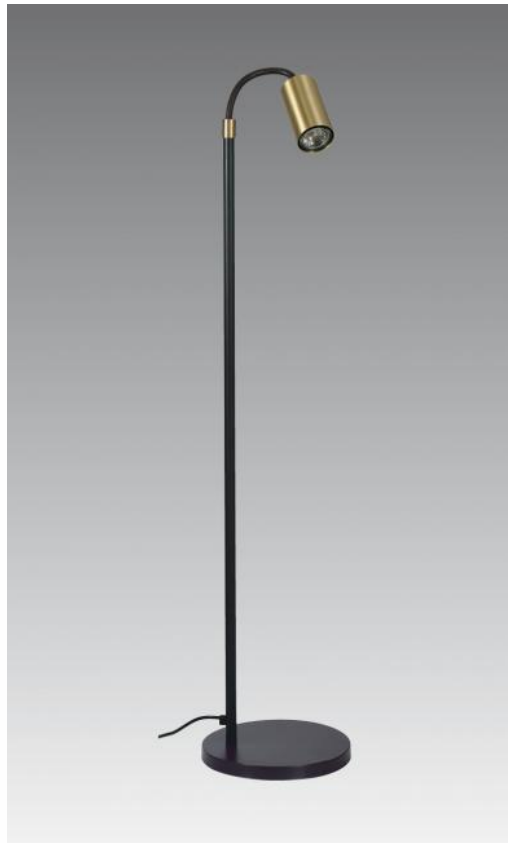

NEDJEM

NEDJEM in brushed bronze and brushed brass

Reading lamp with flex and articulated spot, GU10 fitting and touch dimming. Super practical and effective

OVERALL SIZES

H105 cm

BASE

24,5 x 2,5 cm

TECHNICAL DATA

One GU10 fitting

On/Off and dimmer on the spot

AVAILABLE FINISHES AND CODES

29 - Brushed bronze - 3665 029

51 - Brushed chrome & Polished chrome - 3665 051

93 - Brushed bronze & Brushed nickel - 3665 093

95 - Brushed bronze & Brushed
brass - 3665 095