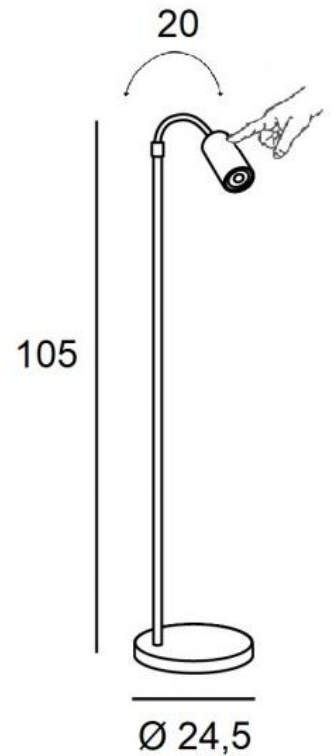

NEDJEM

NEDJEM in brushed bronze and brushed brass (code 95)

NEDJEM is a reading light to be placed at the end of the sofa
Very efficient with its flexible and its spotlight that can be adjusted in all directions
A control button on the spot, for on-off with variation
Super practical, this reading light has many remarkable finishes

OVERALL SIZES

H105cm Ø24,5cm

BASE

Ø24,5 x 2,5cm

TECHNICAL DATA

One GU10 fitting
A black decorative ring to be placed around and behind the bulb
A 20cm flexible with a spotlight directed in all directions
Spotlight dimensions : Ø6cm L11cm
On the spotlight, a sensitive push-button (touch dimming) for *ON*, *OFF* and *dimming*
Dimmable reading light
Driver on the cord : 100V-240V 4-100W
Mandatory use of a LED bulb (safety)