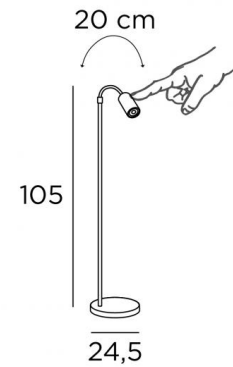

NEDJEM

NEDJEM in brushed bronze and brushed brass

Reading lamp with flex and articulated spot, GU10 fitting and touch dimming. Super practical and effective

OVERALL SIZES

H105 cm

BASE

24,5 x 2,5 cm

TECHNICAL DATA

One GU10 fitting

On/Off and dimmer on the spot

AVAILABLE FINISHES AND CODES

29 - Brushed bronze - 3665 029

51 - Brushed chrome & Polished chrome - 3665 051

93 - Brushed bronze & Brushed nickel - 3665 093

95 - Brushed bronze & Brushed
brass - 3665 095