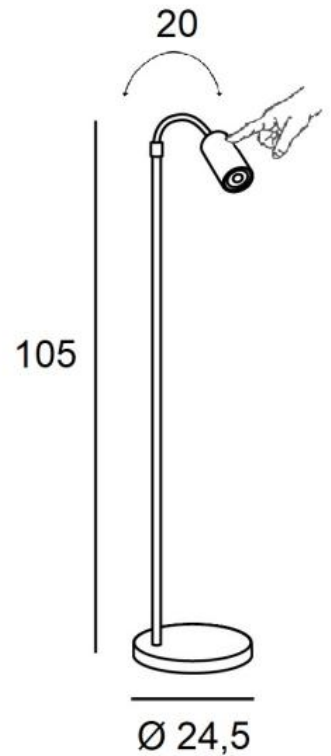

NEDJEM

NEDJEM in brushed bronze and brushed brass. Metal finishes code: 95

NEDJEM is a reading light to be placed at the end of the sofa
Very efficient with its flexible and its spotlight that can be adjusted in all directions
A control button on the spot, for on-off with variation
Super practical, this reading light has many remarkable finishes

OVERALL SIZES

H105cm Ø24,5cm

BASE : Ø24,5 x 2,5cm

TECHNICAL DATA

One GU10 fitting

A black decorative ring to be placed around and behind the bulb

A 20cm flexible with a spotlight directed in all directions

Spotlight dimensions : Ø6cm L11cm