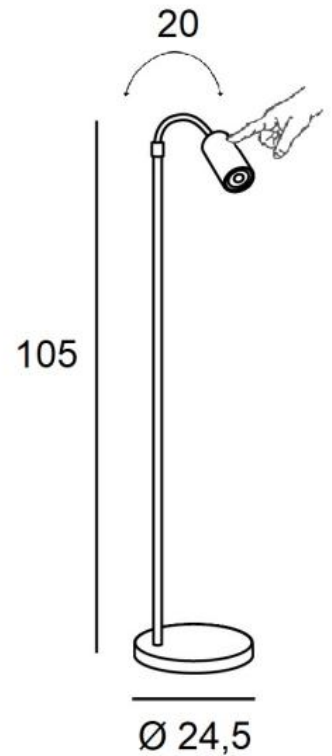

## NEDJEM

NEDJEM in brushed bronze and brushed brass. Metal finishes code: 95

**NEDJEM** is a reading light to be placed at the end of the sofa  
Very efficient with its flexible and its spotlight that can be adjusted in all directions  
A control button on the spot, for on-off with variation  
Super practical, this reading light has many remarkable finishes

### OVERALL SIZES

H105cm Ø24,5cm

**BASE :** Ø24,5 x 2,5cm

### TECHNICAL DATA

One GU10 fitting

A black decorative ring to be placed around and behind the bulb

A 20cm flexible with a spotlight directed in all directions

Spotlight dimensions : Ø6cm L11cm

On the spotlight, a sensitive push-button (touch dimming) for *ON*, *OFF* and *dimming*