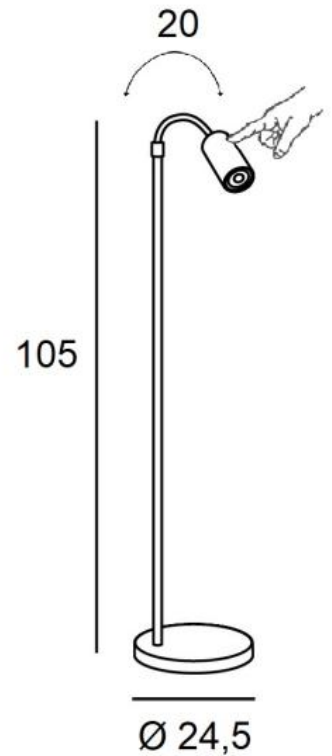

NEDJEM

NEDJEM in brushed bronze and brushed brass. Metal finishes code: 95

NEDJEM is a reading light to be placed at the end of the sofa
Very efficient with its flexible and its spotlight that can be adjusted in all directions
A control button on the spot, for on-off with variation
Super practical, this reading light has many remarkable finishes

OVERALL SIZES

H105cm Ø24,5cm

BASE : Ø24,5 x 2,5cm

TECHNICAL DATA

One GU10 fitting

A black decorative ring to be placed around and behind the bulb

A 20cm flexible with a spotlight directed in all directions

Spotlight dimensions : Ø6cm L11cm