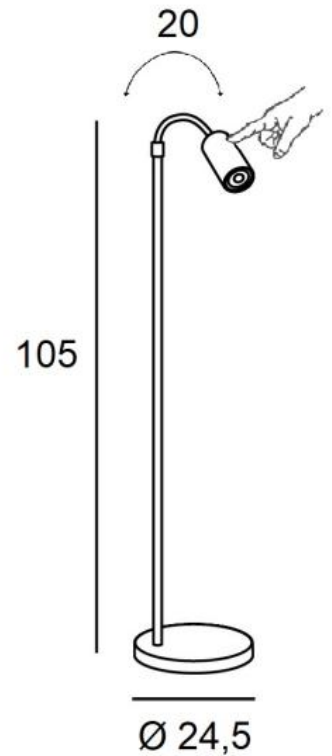

NEDJEM

NEDJEM in brushed bronze and brushed brass (code 95)

**NEDJEM** is a reading light to be placed at the end of the sofa  
Very efficient with its flexible and its spotlight that can be adjusted in all directions  
A control button on the spot, for on-off with variation  
Super practical, this reading light has many remarkable finishes

#### OVERALL SIZES

H105cm Ø24,5cm

#### BASE

Ø24,5 x 2,5cm

#### TECHNICAL DATA

One GU10 fitting  
A black decorative ring to be placed around and behind the bulb  
A 20cm flexible with a spotlight directed in all directions  
Spotlight dimensions : Ø6cm L11cm  
On the spotlight, a sensitive push-button (touch dimming) for *ON*, *OFF* and *dimming*  
Dimmable reading light  
Driver on the cord : 100V-240V 4-100W  
Mandatory use of a LED bulb (safety)