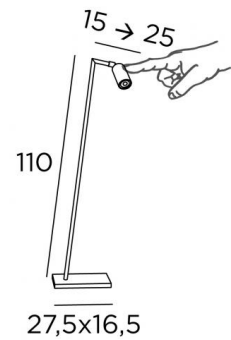

BAKI

BAKI in brushed bronze and brushed nickel (code 93)

Reading lamp with articulated spotlight, GU10 fitting and touch dimming. Super practical and effective

OVERALL SIZES

H110cm L29→39cm
Spotlight : Ø6cm L11cm

BASE

16,5 x 27,5 x 2cm

TECHNICAL DATA

One GU10 fitting
A black decorative ring to be placed around and behind the bulb
The spotlight can be directed to all directions
Button on the spot for on-off with dimming
Dimmable reading lamp
Driver on the cord : 100V-240V 4-100W
Mandatory use of a LED bulb (safety)