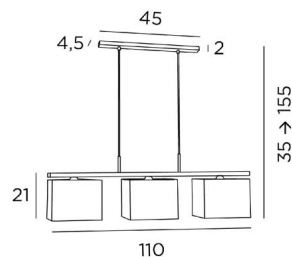

ASSIOUT 3

ASSIOUT 3 in brushed bronze with lampshades in Turda Châtain (fabric from category 3)

ASSIOUT 3 is a suspension with three lampshades

A beautiful succession of rectangular lampshades that will tower over your table

OVERALL SIZES

H35→155cm L110 x 17cm

BASE : 45 x 4,5 x 2cm

TECHNICAL DATA

Integral diffusers in Polycrystal are delivered with the lampshades

Three metal E27 fittings with ring. Dimmable suspension

Hanger length: 110cm

Distance between fittings: 45cm. Distance between tubes: 37cm

Suspension adjustable in height during the installation

On request: longer suspension tubes

A fixing plate for the ceiling base ([plan in PDF](#))