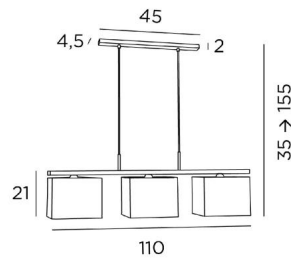

ASSIOUT 3 in brushed bronze with lampshades in Turda Châtain (fabric from category 3)