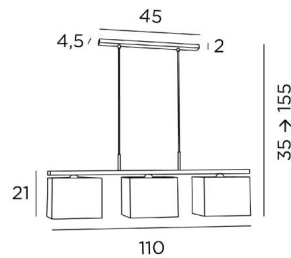

## ASSIOUT 3

ASSIOUT 3 in brushed bronze with lampshades in Turda Châtain (fabric from category 3)

**ASSIOUT 3** is a suspension with three lampshades

A beautiful succession of rectangular lampshades that will tower over your table

### OVERALL SIZES

H35→155cm L110 x 17cm

**BASE :** 45 x 4,5 x 2cm

### TECHNICAL DATA

Integral diffusers in Polycrystal are delivered with the lampshades

Three metal E27 fittings with ring. Dimmable suspension

Hanger length : 110cm

Distance between fittings : 42,5cm. Distance between tubes : 37cm

### LAMPSHADE : SIZES & CODE

25x17 - 25x17 - 18cm (x3)

+ *integral diffuser*

Code: 4417 + fabric code

We propose more than 150 materials/colors for lampshades.

**LIGHTING COLLECTION**