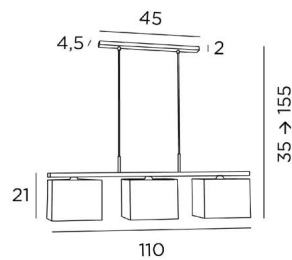

ASSIOUT 3 in brushed bronze with lampshades in Turda Châtain (fabric from category 3)