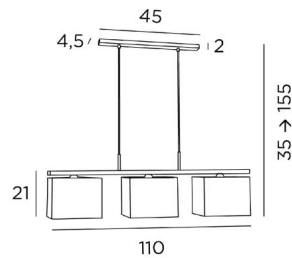

ASSIOUT 3 in brushed bronze with lampshades in Turda Châtain (fabric from category 3)