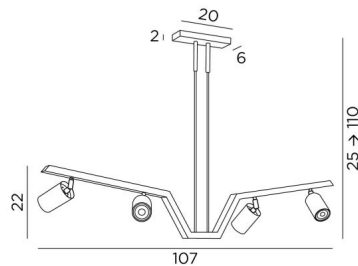

## ALBATROS

ALBATROS in brushed bronze and brushed brass. Metal finish code: 95

Elegant suspension. She reminds us of the flight of a beautiful bird in all its splendour ... Four movable spotlights are installed in all directions. They are equipped with GU10 bulbs, which work without a transformer. This luminaire is dimmable via an external dimmer. All bulbs are completely hidden inside the spotlights. **ALBATROS** is height adjustable and can easily be placed in a hallway or above a table

### OVERALL SIZES

H25→110cm L107 x 6cm

**BASE** : 20 x 6 x 2cm

### TECHNICAL DATA

Four GU10 fittings. Dimmable suspension

A decorative black ring to place on the back and around each bulb

Four spotlights mounted on ball joints. Dimensions: Ø6 x 9,2cm

Suspension adjustable in height. On request: longer suspension tubes