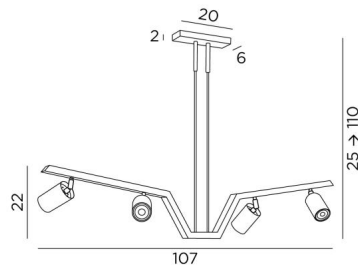

## ALBATROS

ALBATROS in brushed bronze and brushed brass. Metal finish code: 95

Elegant suspension. She reminds us of the flight of a beautiful bird in all its splendour ... Four movable spotlights are installed in all directions. They are equipped with GU10 bulbs, which work without a transformer. This luminaire is dimmable via an external dimmer. All bulbs are completely hidden inside the spotlights. **ALBATROS** is height adjustable and can easily be placed in a hallway or above a table

### OVERALL SIZES

H25→110cm L107 x 6cm

**BASE** : 20 x 6 x 2cm

### TECHNICAL DATA

Four GU10 fittings. Dimmable suspension

A decorative black ring to place on the back and around each bulb

Four spotlights mounted on 360° adjustable joints. Dimensions : Ø6 x 9,2cm

Suspension adjustable in height. On request : longer suspension tubes