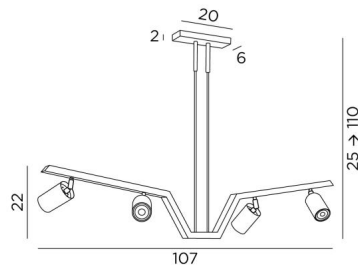

ALBATROS

ALBATROS in brushed bronze and brushed brass. Metal finish code: 95

Elegant suspension. She reminds us of the flight of a beautiful bird in all its splendour ... Four movable spotlights are installed in all directions. They are equipped with GU10 bulbs, which work without a transformer. This luminaire is dimmable via an external dimmer. All bulbs are completely hidden inside the spotlights. **ALBATROS** is height adjustable and can easily be placed in a hallway or above a table

OVERALL SIZES

H25→110cm L107 x 6cm

BASE : 20 x 6 x 2cm

TECHNICAL DATA

Four GU10 fittings. Dimmable suspension

A decorative black ring to place on the back and around each bulb

Four spotlights mounted on 360° adjustable joints. Dimensions : Ø6 x 9,2cm