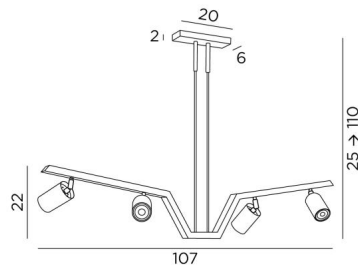

## ALBATROS

ALBATROS in brushed bronze and brushed brass. Metal finish code: 95

Elegant suspension. She reminds us of the flight of a beautiful bird in all its splendour ... Four movable spotlights are installed in all directions. They are equipped with GU10 bulbs, which work without a transformer. This luminaire is dimmable via an external dimmer. All bulbs are completely hidden inside the spotlights. **ALBATROS** is height adjustable and can easily be placed in a hallway or above a table

### OVERALL SIZES

H25→110cm L107 x 6cm

**BASE :** 20 x 6 x 2cm

### TECHNICAL DATA

Four GU10 fittings. Dimmable suspension

A decorative black ring to place on the back and around each bulb

Four spotlights mounted on 360° adjustable joints. Dimensions : Ø6 x 9,2cm

Suspension adjustable in height. On request : longer suspension tubes