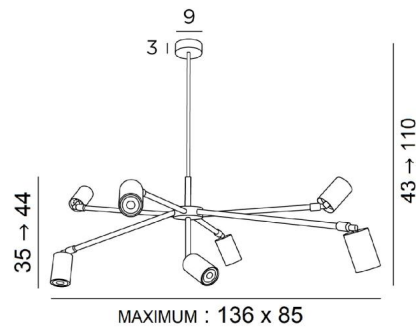

LAHOUN

LAHOUN in brushed bronze and brushed brass. Metal finish code: 95

Original suspension by its design and sympathetic with its seven branches directed in all the directions
Each branch ends in a 360° movable spotlight, equipped with a GU10 bulb

This luminaire works without a transformer and is dimmable by an external dimmer. All bulbs are fully concealed by the spotlights

LAHOUN is height-adjustable and can easily be placed in a hall or above a table

OVERALL SIZES

H43→110cm L136 x 85cm

BASE : Ø9 x 3cm

TECHNICAL DATA

Seven GU10 fittings. Dimmable suspension

A decorative black ring to place around and behind each bulb

Seven spotlights. Dimensions : Ø6 x 9,2cm