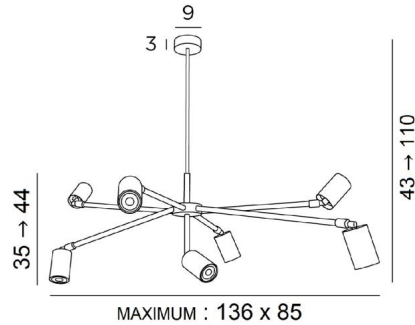

LAHOUN

LAHOUN in brushed bronze and brushed brass (code 95)

Original suspension by its design and sympathetic with its seven branches directed in all the directions
Each branch ends in a 360° movable spotlight, equipped with a GU10 bulb
This luminaire works without a transformer and is dimmable by an external dimmer. All bulbs are fully concealed by the spotlights
LAHOUN is height-adjustable and can easily be placed in a hall or above a table

OVERALL SIZES

H43→110cm L136 x 85cm

BASE : Ø9 x 3cm

TECHNICAL DATA

Seven GU10 fittings

A decorative black ring to place around and behind each bulb

Seven spotlights. Dimensions : Ø6 x 9,2cm

The spotlights mounted on 360° adjustable joints

28 - Light bronze - 4648 028

29 - Brushed bronze - 4648 029

93 - Brushed bronze & Nickel - 4648 093

95 - Brushed bronze & Brass - 4648 095

HEIGHT
ADJUSTABLE

360°

GU10

ONLY
LED BULB

NO
TRANSFO

DIM

KILO
6.20