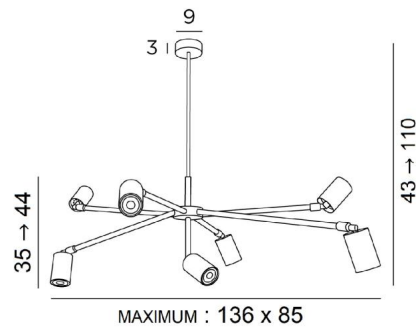

## LAHOUN

LAHOUN in brushed bronze and brushed brass. Metal finish code: 95

Original suspension by its design and sympathetic with its seven branches directed in all the directions  
Each branch ends in a 360° movable spotlight, equipped with a GU10 bulb

This luminaire works without a transformer and is dimmable by an external dimmer. All bulbs are fully concealed by the spotlights

**LAHOUN** is height-adjustable and can easily be placed in a hall or above a table

### OVERALL SIZES

H43→110cm L136 x 85cm

**BASE** : Ø9 x 3cm

### TECHNICAL DATA

Seven GU10 fittings. Dimmable suspension

A decorative black ring to place around and behind each bulb

Seven spotlights. Dimensions : Ø6 x 9,2cm

The spotlights mounted on 360° adjustable joints