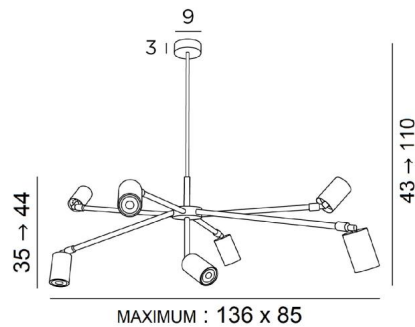

LAHOUN

LAHOUN in brushed bronze and brushed brass. Metal finish code: 95

Original suspension by its design and sympathetic with its seven branches directed in all the directions
Each branch ends in a 360° movable spotlight, equipped with a GU10 bulb

This luminaire works without a transformer and is dimmable by an external dimmer. All bulbs are fully concealed by the spotlights

LAHOUN is height-adjustable and can easily be placed in a hall or above a table

OVERALL SIZES

H43→110cm L136 x 85cm

BASE : Ø9 x 3cm

TECHNICAL DATA

Seven GU10 fittings. Dimmable suspension

A decorative black ring to place around and behind each bulb

Seven spotlights. Dimensions : Ø6 x 9,2cm