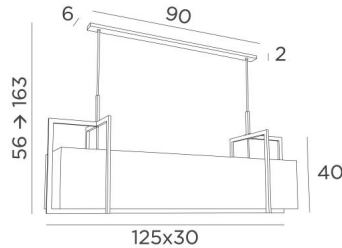

## METELIS 125

METELIS 125 in brushed bronze with lampshade in Gabala Platinum (fabric from category 3)

Beautiful long rectangular suspension. **METELIS 125** is a large lampshade entirely surrounded by brass structures, giving a very beautiful effect  
To better integrate this beautiful light into your interior, you have a wide choice of fabrics, materials and colours to create a warm lampshade  
At the centre of the lampshade, an array of beautiful light bulbs will judiciously illuminate your rectangular table  
Don't hesitate to install a dimmer switch to enjoy this light at any time of day  
This contemporary suspension is height adjustable and available in a larger model

### OVERALL SIZES

H56→163cm L125 x 30cm

### BASE

90 x 6 x 2cm

### TECHNICAL DATA

Five metal E27 fittings  
Dimmable suspension  
Distance between fittings : 25cm  
Distance between tubes : 80cm  
Suspension adjustable in height during the installation  
On request : longer suspension tubes  
A fixing plate for the ceiling base ([plan in PDF](#))