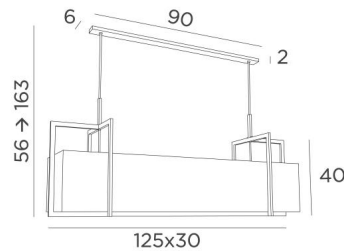

METELIS 125

METELIS 125 in brushed bronze with lampshade in Gabala Platinum (fabric from category 3)

Beautiful long rectangular suspension. **METELIS 125** is a large lampshade entirely surrounded by brass structures, giving a very beautiful effect
To better integrate this beautiful light into your interior, you have a wide choice of fabrics, materials and colours to create a warm lampshade
At the centre of the lampshade, an array of beautiful light bulbs will judiciously illuminate your rectangular table
Don't hesitate to install a dimmer switch to enjoy this light at any time of day
This contemporary suspension is height adjustable and available in a larger model

OVERALL SIZES

H56→163cm L125 x 30cm

BASE

90 x 6 x 2cm

TECHNICAL DATA

Five metal E27 fittings
Dimmable suspension
Distance between fittings : 25cm
Distance between tubes : 80cm
Suspension adjustable in height during the installation
On request : longer suspension tubes
A fixing plate for the ceiling base ([plan in PDF](#))