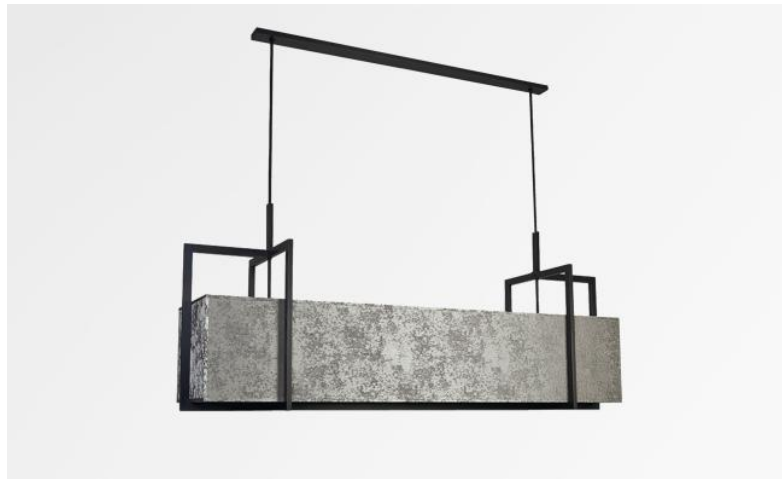

## METELIS 125

METELIS 125 in brushed bronze with lampshade in Gabala Platinum (fabric from category 3)

Beautiful long rectangular suspension. **METELIS 125** is a large lampshade entirely surrounded by brass structures, giving a very beautiful effect  
To better integrate this beautiful light into your interior, you have a wide choice of fabrics, materials and colours to create a warm lampshade  
At the centre of the lampshade, an array of beautiful light bulbs will judiciously illuminate your rectangular table  
Don't hesitate to install a dimmer switch to enjoy this light at any time of day  
This contemporary suspension is height adjustable and available in a larger model

### OVERALL SIZES

H56→163cm L125 x 30cm

### BASE

90 x 6 x 2cm

### TECHNICAL DATA

Five metal E27 fittings  
Dimmable suspension  
Distance between fittings : 25cm  
Distance between tubes : 80cm  
Suspension adjustable in height during the installation  
On request : longer suspension tubes  
A fixing plate for the ceiling base ([plan in PDF](#))