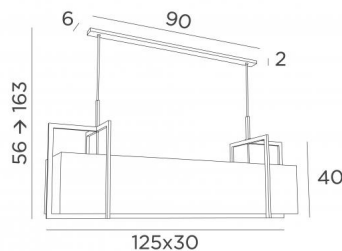

METELIS 125

METELIS 125 in brushed bronze with lampshade in Gabala Platinum (fabric from category 3)

Beautiful long rectangular suspension. **METELIS 125** is a large lampshade entirely surrounded by brass structures, giving a very beautiful effect

Don't hesitate to install a dimmer switch to enjoy this light at any time of day

This contemporary suspension is height adjustable and available in a larger model

OVERALL SIZES

H56→163cm L125 x 30cm

BASE

90 x 6 x 2cm

TECHNICAL DATA

Five metal E27 fittings

Dimmable suspension

Distance between fittings : 25cm

Distance between tubes : 80cm

Suspension adjustable in height during the installation

On request : longer suspension tubes