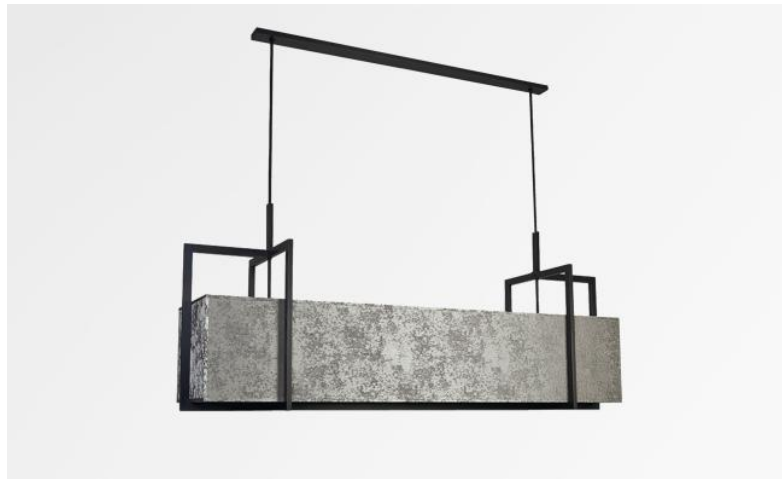

METELIS 125

METELIS 125 in brushed bronze with lampshade in Gabala Platinum (fabric from category 3)

Beautiful long rectangular suspension. **METELIS 125** is a large lampshade entirely surrounded by brass structures, giving a very beautiful effect
To better integrate this beautiful light into your interior, you have a wide choice of fabrics, materials and colours to create a warm lampshade
At the centre of the lampshade, an array of beautiful light bulbs will judiciously illuminate your rectangular table
Don't hesitate to install a dimmer switch to enjoy this light at any time of day
This contemporary suspension is height adjustable and available in a larger model

OVERALL SIZES

H56→163cm L125 x 30cm

BASE

90 x 6 x 2cm

TECHNICAL DATA

Five metal E27 fittings
Dimmable suspension
Distance between fittings : 25cm
Distance between tubes : 80cm
Suspension adjustable in height during the installation
On request : longer suspension tubes
A fixing plate for the ceiling base ([plan in PDF](#))

AVAILABLE METAL FINISHES AND CODES

29 - Brushed bronze - 4439 029

LAMP SHADE : SIZES & CODE

120x25 - 120x25 - 22cm

Code: 4439 + fabric code

We propose more than 150 materials/colors for lampshades.