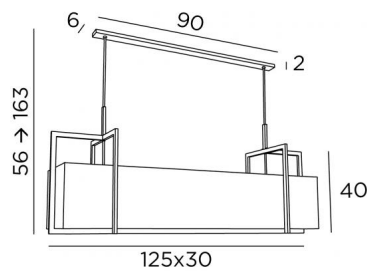

METELIS 125

METELIS 125 in brushed bronze with lampshade in Gabala platinum (fabric from category 3)

Great suspension with a rectangular lampshade. Adjustable in height when mounting.

OVERALL SIZES

H56→163cm L125 x 30cm

BASE

90 x 6 x 2cm

TECHNICAL DATA

Five metal E27 fittings

Dimmable suspension

Distance between fittings : 25cm

Distance between tubes : 80cm

Suspension adjustable in height during the installation