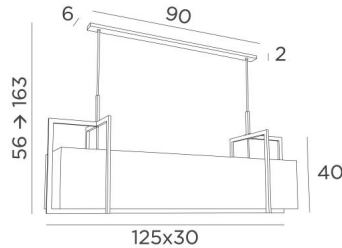

METELIS 125

METELIS 125 in brushed bronze with lampshade in Gabala Platinum (fabric from category 3)

Beautiful long rectangular suspension. **METELIS 125** is a large lampshade entirely surrounded by brass structures, giving a very beautiful effect
To better integrate this beautiful light into your interior, you have a wide choice of fabrics, materials and colours to create a warm lampshade
At the centre of the lampshade, an array of beautiful light bulbs will judiciously illuminate your rectangular table
Don't hesitate to install a dimmer switch to enjoy this light at any time of day
This contemporary suspension is height adjustable and available in a larger model

OVERALL SIZES

H56→163cm L125 x 30cm

BASE

90 x 6 x 2cm

TECHNICAL DATA

Five metal E27 fittings
Dimmable suspension
Distance between fittings : 25cm
Distance between tubes : 80cm
Suspension adjustable in height during the installation
On request : longer suspension tubes
A fixing plate for the ceiling base ([plan in PDF](#))