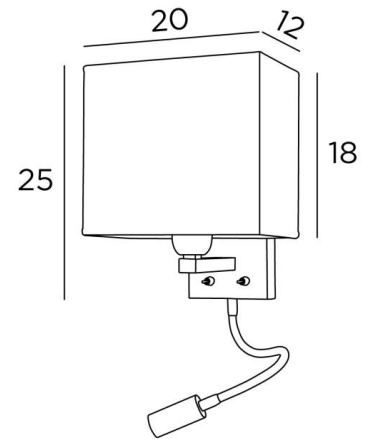

TEOS rect

TEOS in brushed bronze with lampshade in Jacinthe Naturelle (material from category 5)

TEOS rect is a wall light with a rectangular lampshade and reading light to be placed near a bed
The arm has an E27 fitting with ring to fix a lampshade
The reading light consists of a flexible with LED spot that emits a warm and concentrated light
This wall light has two switches that operate the lampshade and the reading light separately, allowing you to choose between soft or reading light
For the lampshade, which will create a warm atmosphere and a beautiful brightness, we offer you a choice of many materials and colors. So you can better integrate this elegant wall light in your decoration
This high-quality fixture, traditionally made of solid brass, is enriched with beautiful finishes

OVERALL SIZES

H25cm L20cm |→18,5cm

BASE : # 10 x 2cm

TECHNICAL DATA

E27 fitting with ring on a fixed arm, controlled by a toggle switch

LED-spotlight on a 30cm flex, controlled by a toggle switch

The spotlight can be directed to all directions. Dimensions : L5cm Ø2,5cm

Integrated LED : 1W 119lm 2700°K 25° beam angle

Driver : 14-230V 50-60HZ 350mA

Push buttons for home automation system (Options)

CE socket outlet and/or USB port and/or USB-C port (Options)

A fixing plate for the wall box ([plan in PDF](#))