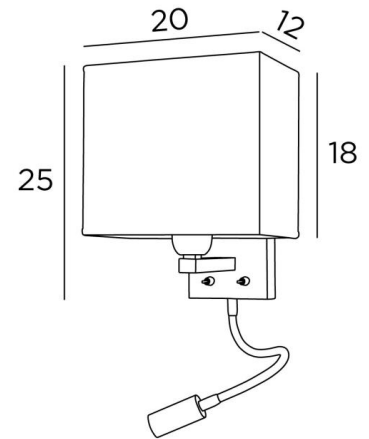

TEOS rect

TEOS in brushed bronze with lampshade in Jacinthe Naturelle (material from category 5)

TEOS rect is a wall light with a rectangular lampshade and reading light to be placed near a bed
The arm has an E27 fitting with ring to fix a lampshade
The reading light consists of a flexible with LED spot that emits a warm and concentrated light
This wall light has two switches that operate the lampshade and the reading light separately, allowing you to choose between soft or reading light
For the lampshade, which will create a warm atmosphere and a beautiful brightness, we offer you a choice of many materials and colors. So you can better integrate this elegant wall light in your decoration
This high-quality fixture, traditionally made of solid brass, is enriched with beautiful finishes

OVERALL SIZES

H25cm L20cm |→18,5cm

BASE : # 10 x 2cm

TECHNICAL DATA

E27 fitting with ring on a fixed arm, controlled by a toggle switch

LED-spotlight on a 30cm flex, controlled by a toggle switch

The spotlight can be directed to all directions. Dimensions : L5cm Ø2,5cm