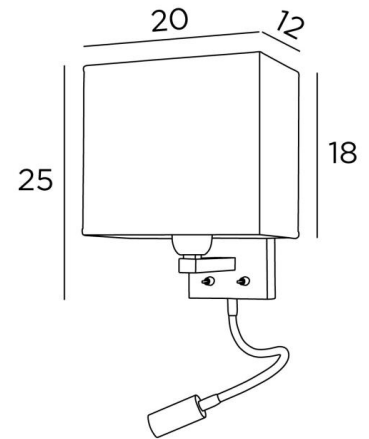

## TEOS rect

TEOS in brushed bronze with lampshade in Jacinthe Naturelle (material from category 5)

**TEOS rect** is a wall light with a rectangular lampshade and reading light to be placed near a bed  
The arm has an E27 fitting with ring to fix a lampshade  
The reading light consists of a flexible with LED spot that emits a warm and concentrated light  
This wall light has two switches that operate the lampshade and the reading light separately, allowing you to choose between soft or reading light  
For the lampshade, which will create a warm atmosphere and a beautiful brightness, we offer you a choice of many materials and colors. So you can better integrate this elegant wall light in your decoration  
This high-quality fixture, traditionally made of solid brass, is enriched with beautiful finishes

### OVERALL SIZES

H25cm L20cm |→18,5cm

**BASE :** # 10 x 2cm

### TECHNICAL DATA

**E27 fitting** with ring on a fixed arm, controlled by a toggle switch

**LED-spotlight** on a 30cm flex, controlled by a toggle switch

The spotlight can be directed to all directions. Dimensions : L5cm Ø2,5cm