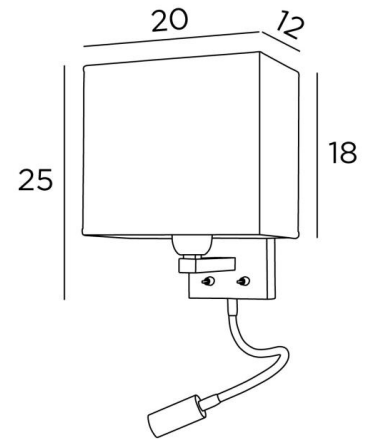

## TEOS rect

TEOS in brushed bronze with lampshade in Jacinthe Naturelle (material from category 5)

**TEOS rect** is a wall light with a rectangular lampshade and reading light to be placed near a bed  
The arm has an E27 fitting with ring to fix a lampshade  
The reading light consists of a flexible with LED spot that emits a warm and concentrated light  
This wall light has two switches that operate the lampshade and the reading light separately, allowing you to choose between soft or reading light  
For the lampshade, which will create a warm atmosphere and a beautiful brightness, we offer you a choice of many materials and colors. So you can better integrate this elegant wall light in your decoration  
This high-quality fixture, traditionally made of solid brass, is enriched with beautiful finishes

### OVERALL SIZES

H25cm L20cm |→18,5cm

**BASE :** # 10 x 2cm

### TECHNICAL DATA

**E27 fitting** with ring on a fixed arm, controlled by a toggle switch

**LED-spotlight** on a 30cm flex, controlled by a toggle switch

The spotlight can be directed to all directions. Dimensions : L5cm Ø2,5cm