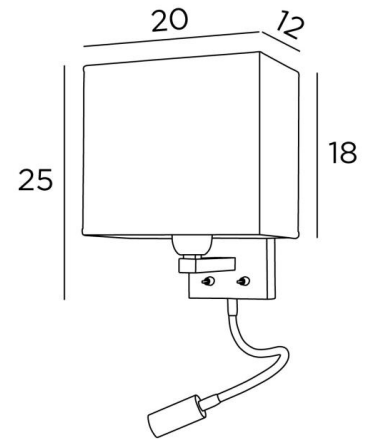

## TEOS rect

TEOS in brushed bronze with lampshade in Jacinthe Naturelle (material from category 5)

**TEOS rect** is a wall light with a rectangular lampshade and reading light to be placed near a bed  
The arm has an E27 fitting with ring to fix a lampshade  
The reading light consists of a flexible with LED spot that emits a warm and concentrated light  
This wall light has two switches that operate the lampshade and the reading light separately, allowing you to choose between soft or reading light  
For the lampshade, which will create a warm atmosphere and a beautiful brightness, we offer you a choice of many materials and colors. So you can better integrate this elegant wall light in your decoration  
This high-quality fixture, traditionally made of solid brass, is enriched with beautiful finishes

### OVERALL SIZES

H25cm L20cm |→18,5cm

**BASE:** # 10 x 2cm

### TECHNICAL DATA

**E27 fitting** with ring on a fixed arm, controlled by a toggle switch

**LED-spotlight** on a 30cm flex, controlled by a toggle switch

The spotlight can be directed to all directions. Dimensions: L5cm Ø2,5cm

Integrated LED: 1W 119lm 2700°K 25° beam angle

Driver: 14-230V 50-60HZ 350mA

A fixing plate for the wall box ([plan in PDF](#))

**OPTIONS:** Push buttons for home automation system

**OPTIONS:** CE socket outlet and/or USB port and/or USB-C port