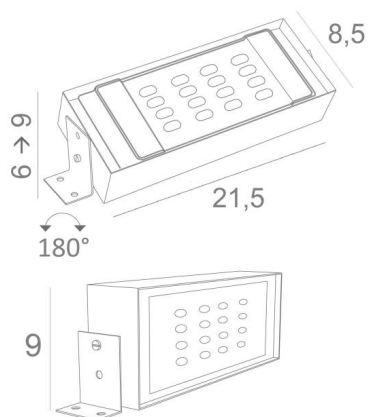

UP 300

UP 300 in brushed bronze

Uplight, indirect lighting with a very high intensity, to be placed invisibly in a rail or on the top of a wall, a piece of furniture or a beam

UP 300 is equipped with a high-power LED module and the luminosity emitted by this reflector is very impressive

The luminaire has two mounting brackets that allow it to be adjusted upwards and in all directions (190°)

OVERALL SIZES

H6 → 9cm

TECHNICAL DATA

One LED module integrated in the reflector:

consumption 30W brightness 2900lm color temperature 2700°K

No driver this LED module works directly on 230V

Dimmable luminaire

The reflector can be rotated to 180°

Reflector dimensions: 21,5 x 8,5cm H4,5cm

AVAILABLE METAL FINISHES AND CODES

01 - Structured white - 6087 001