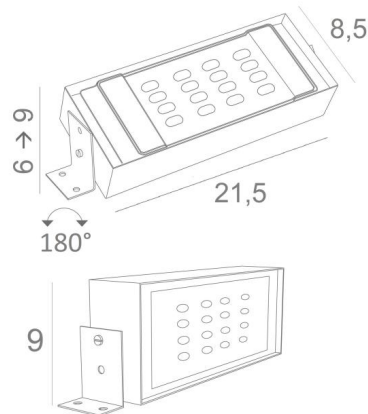

UP 300 in structured white