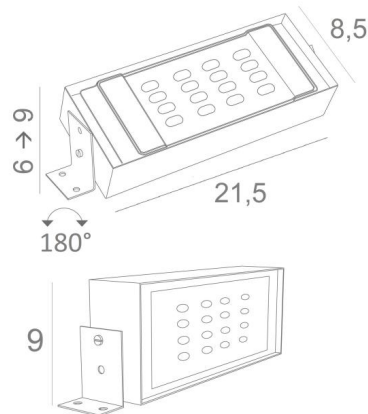

UP 300

UP 300 in structured white

UP300 is temporarily unavailable

Uplight, indirect lighting with a very high intensity, to be placed invisibly in a rail or on the top of a wall, a piece of furniture or a beam

UP 300 is equipped with a high-power LED module and the luminosity emitted by this reflector is very impressive

The luminaire has two mounting brackets that allow it to be adjusted upwards and in all directions (190°)

OVERALL SIZES

H6 → 9cm

TECHNICAL DATA

One LED module integrated in the reflector:

consumption 30W brightness 2900lm colour temperature 2700°K

No driver this LED module works directly on 230V

Dimmable luminaire

The reflector can be rotated to 180°

Reflector dimensions: 21,5 x 8,5cm H4,5cm

AVAILABLE METAL FINISHES AND CODES

01 - Structured white - 6087 001