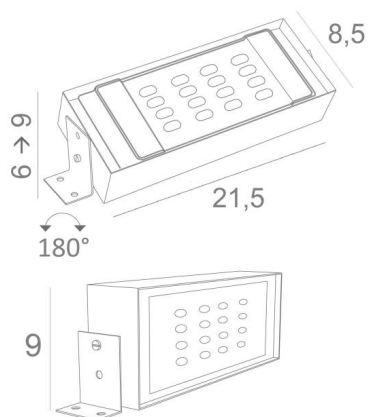

UP 300

UP 300 in brushed bronze

Uplight, indirect lighting with a very high intensity, to be placed invisibly in a rail or on the top of a wall, a piece of furniture or a beam

**UP 300** is equipped with a high-power LED module and the luminosity emitted by this reflector is very impressive

The luminaire has two mounting brackets that allow it to be adjusted upwards and in all directions (190°)

#### OVERALL SIZES

H6 → 9cm

Reflector dimensions: 21,5 x 8,5cm H4,5cm