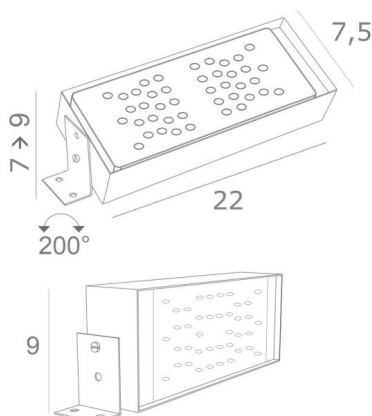

UP 301

UP 301 in structured black. Metal finish code: 02

Uplight, indirect lighting with a very high intensity, to be placed invisibly in a rail or on the top of a wall, a piece of furniture or a beam

UP 301 is equipped with a high-power LED module and the luminosity emitted by this reflector is very impressive

The luminaire has two mounting brackets that allow it to be adjusted upwards and in all directions (200°)

OVERALL SIZES

7,5 x 22,5cm H7 → 9cm

TECHNICAL DATA

One LED module integrated in the reflector:

consumption 30W brightness 3600lm color temperature 2700°K

No driver this LED module works directly on 230V

Dimmable luminaire

The reflector can be rotated to 200°

Reflector dimensions: 22 x 7,5cm H5,5cm

There is a power supply inlet at the bottom of the reflector, in the centre