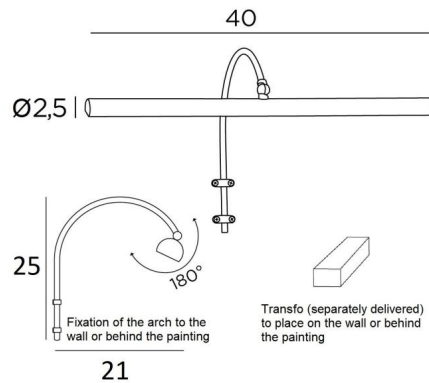

## TRIANON 40

TRIANON 40 in brushed brass. Metal finish code: 25

**TRIANON 40** is a 40cm length of picture light  
Robust, elegant and discreet picture light with a rounded arch that perfectly surrounds the picture frame.  
The transformer and wall attachments will be hidden at the back of the picture. This wall light is powered by two warm, powerful and anti-UV LED bulbs. They are supplied with the fixture  
This luminaire is made of solid brass and the finishes offered are of a very high quality  
This picture light is available in three other lengths

### OVERALL SIZES

H25cm L40cm |→21cm

### TECHNICAL DATA

Two G4 fittings

Painting light delivered with two LED bulbs :

consumption 2x2,5W brightness 2x320lm colour temperature 2700°K

Anti UV and not dimmable bulbs

One transformer : 12-230V 50-60HZ 3-60W

The transformer is supplied separately and should be placed at the back of the picture

The reflector is adjustable trough 180°

Reflector dimensions : L40cm Ø2,5cm H1,9cm

The tube is to be fixed on the wall or on the picture