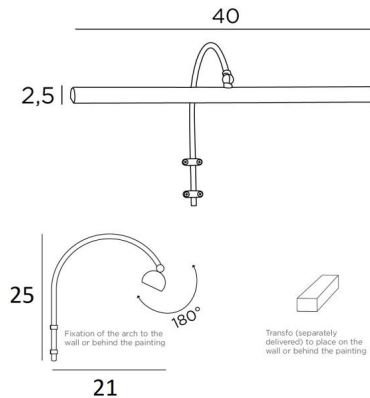

## TRIANON 40

TRIANON 40 in brushed brass. Metal finish code : 25

**TRIANON 40** is a 40cm length of picture light

Robust, elegant and discreet picture light with a rounded arch that perfectly surrounds the picture frame. The transformer and wall attachments will be hidden at the back of the picture. This wall light is powered

### OVERALL SIZES

H25cm L40cm |→21cm

The transformer is supplied separately and should be placed at the back of the picture

The reflector is adjustable trough 180°

Reflector dimensions : L40cm Ø2,5cm H1,9cm

The tube is to be fixed on the wall or on the picture