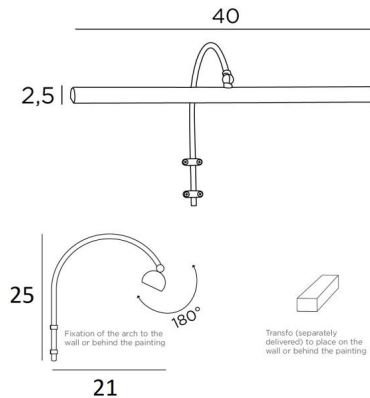

TRIANON 40

TRIANON 40 in brushed brass. Metal finish code: 25

TRIANON 40 is a 40cm length of picture light

Robust, elegant and discreet picture light with a rounded arch that perfectly surrounds the picture frame. The transformer and wall attachments will be hidden at the back of the picture. This wall light is powered

OVERALL SIZES

H25cm L40cm |→21cm

TECHNICAL DATA

Two G4 fittings

Painting light delivered with two LED bulbs :

consumption 2x2,5W brightness 2x320lm colour temperature 2700°K

Anti UV and not dimmable bulbs

One transformer : 12-230V 50-60HZ 3-60W

The transformer is supplied separately and should be placed at the back of the picture

The reflector is adjustable trough 180°

Reflector dimensions : L40cm Ø2,5cm H1,9cm

The tube is to be fixed on the wall or on the picture