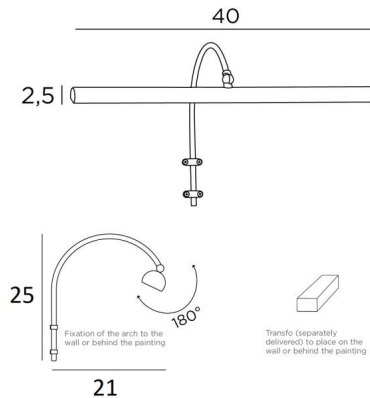

## TRIANON 40

TRIANON 40 in brushed brass. Metal finish code: 25

**TRIANON 40** is a 40cm length of picture light

Robust, elegant and discreet picture light with a rounded arch that perfectly surrounds the picture frame. The transformer and wall attachments will be hidden at the back of the picture. This wall light is powered

### OVERALL SIZES

H25cm L40cm |→21cm

The transformer is supplied separately and should be placed at the back of the picture

The reflector is adjustable trough 180°

Reflector dimensions : L40cm Ø2,5cm H1,9cm

The tube is to be fixed on the wall or on the picture