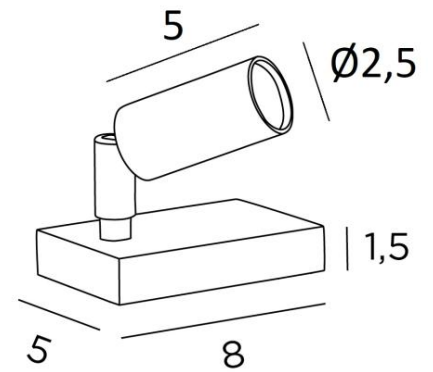

TEOS PL

TEOS PL in light bronze. Metal finish code: 28

TEOS PL is a LED table spot with ultra-minimalist design

The LED bulb integrated in the small spotlight provides discretion on a piece of furniture or a console. Ideal for creating atmosphere in your home. This spotlight can be used to illuminate any object, sculpture, painting or photograph.

Simple switch on cord and converter on the plug.

OVERALL SIZES

H6cm → 10,5cm

BASE

Solid brass base : 8 x 5 x 1,5cm

TECHNICAL DATA

Spotlight with integrated Power LED:

consumption 1W brightness 185lm colour temperature 2700°K 30° beam angle

Converter at plug: 24V/100-250V 12W 500mA

Not dimmable luminaire

Spotlight dimensions: Ø2,5cm L5cm

This spotlight is mounted on a 360° ball joint

Switch on the electric cable

AVAILABLE METAL FINISHES AND CODES