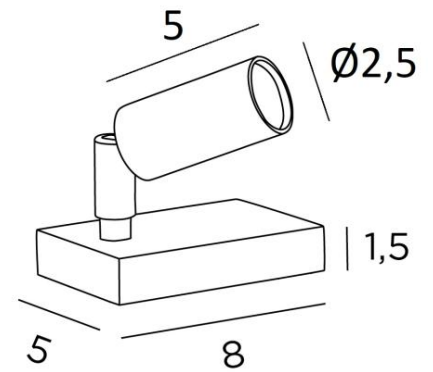

TEOS PL

TEOS PL in light bronze. Metal finish code: 28

TEOS PL is a LED table spot with ultra-minimalist design

The LED bulb integrated in the small spotlight provides discretion on a piece of furniture or a console
Ideal for creating atmosphere in your home. This spotlight can be used to illuminate any object, sculpture, painting or photograph

Simple switch on cord and converter on the plug

OVERALL SIZES

H6cm → 10,5cm

BASE

Solid brass base : 8 x 5 x 1,5cm

TECHNICAL DATA

Spotlight with integrated Power LED:

consumption 1W brightness 185lm colour temperature 2700°K 30° beam angle

Converter at plug: 24V/100-250V 12W 500mA

Not dimmable luminaire

Spotlight dimensions: Ø2,5cm L5cm

This spotlight is mounted on a 360° ball joint

Switch on the electric cable

AVAILABLE METAL FINISHES AND CODES