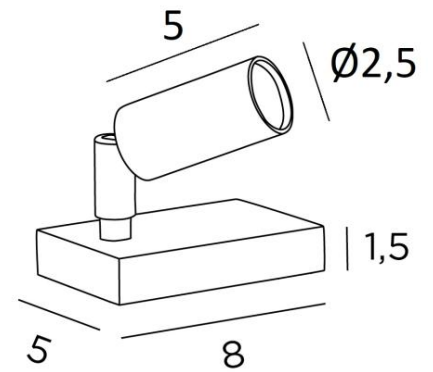

## TEOS PL

TEOS PL in light bronze. Metal finish code: 28

**TEOS PL** is a LED table spot with ultra-minimalist design

The LED bulb integrated in the small spotlight provides discretion on a piece of furniture or a console  
Ideal for creating atmosphere in your home. This spotlight can be used to illuminate any object, sculpture, painting or photograph

### OVERALL SIZES

H6cm→10,5cm

### BASE

Solid brass base : 8 x 5 x 1,5cm

### TECHNICAL DATA

Spotlight with integrated Power LED:

consumption 1W brightness 185lm colour temperature 2700°K 30° beam angle

Converter at plug: 24V/100-250V 12W 500mA

Not dimmable luminaire

Spotlight dimensions: Ø2,5cm L5cm