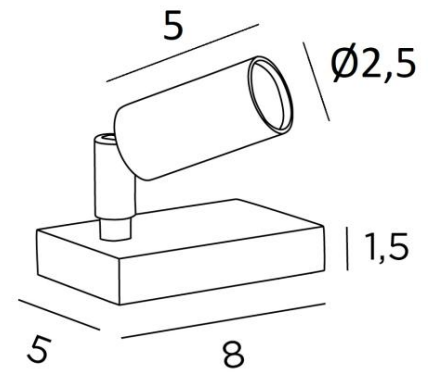

TEOS PL

TEOS PL in light bronze. Metal finish code: 28

TEOS PL is a LED table spot with ultra-minimalist design

The LED bulb integrated in the small spotlight provides discretion on a piece of furniture or a console
Ideal for creating atmosphere in your home. This spotlight can be used to illuminate any object, sculpture, painting or photograph

Simple switch on cord and converter on the plug

OVERALL SIZES

H6cm → 10,5cm

BASE

Solid brass base : 8 x 5 x 1,5cm

TECHNICAL DATA

Spotlight with integrated Power LED:

consumption 1W brightness 185lm colour temperature 2700°K 25° beam angle

Converter at plug: 24V/100-250V 12W 500mA

Not dimmable luminaire

Spotlight dimensions: Ø2,5cm L5cm

This spotlight is mounted on a 360° adjustable joint

Switch on the electric cable

AVAILABLE METAL FINISHES AND CODES