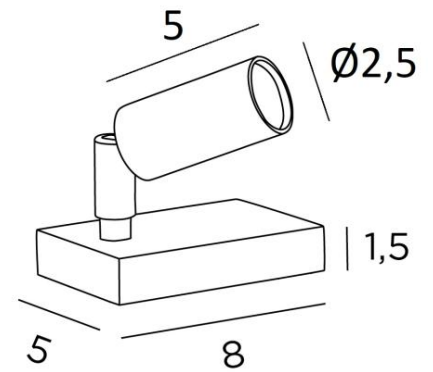

TEOS PL

TEOS PL in light bronze. Metal finish code: 28

TEOS PL is a LED table spot with ultra-minimalist design

The LED bulb integrated in the small spotlight provides discretion on a piece of furniture or a console
Ideal for creating atmosphere in your home. This spotlight can be used to illuminate any object, sculpture, painting or photograph

Simple switch on cord and converter on the plug

OVERALL SIZES

H6cm → 10,5cm

BASE

Solid brass base : 8 x 5 x 1,5cm

TECHNICAL DATA

Spotlight with integrated Power LED:

consumption 1W brightness 185lm colour temperature 2700°K

Converter at plug: 24V/100-250V 12W 500mA

Not dimmable luminaire

Spotlight dimensions: Ø2,5cm L5cm

This spotlight is mounted on a 360° adjustable joint

Switch on the electric cable

AVAILABLE METAL FINISHES AND CODES