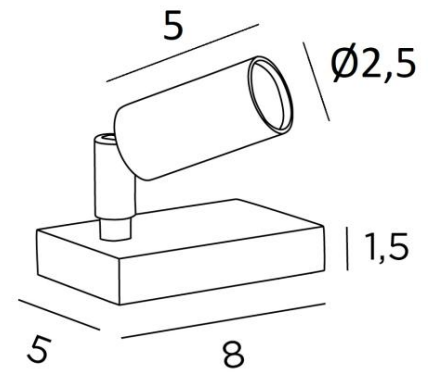

## TEOS PL

TEOS PL in light bronze. Metal finish code: 28

**TEOS PL** is a LED table spot with ultra-minimalist design

The LED bulb integrated in the small spotlight provides discretion on a piece of furniture or a console  
Ideal for creating atmosphere in your home. This spotlight can be used to illuminate any object, sculpture, painting or photograph

### OVERALL SIZES

H6cm→10,5cm

### BASE

Solid brass base : 8 x 5 x 1,5cm

### TECHNICAL DATA

Spotlight with integrated Power LED:

consumption 1W brightness 185lm colour temperature 2700°K 25° beam angle

Converter at plug: 24V/100-250V 12W 500mA

Not dimmable luminaire

Spotlight dimensions: Ø2,5cm L5cm