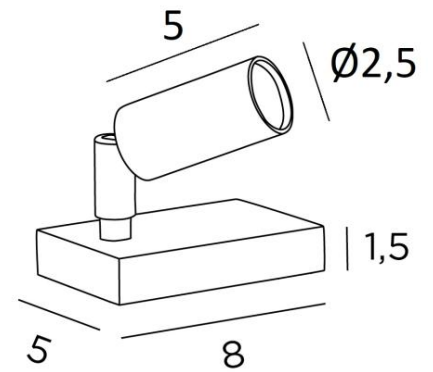

TEOS PL

TEOS PL in light bronze. Metal finish code: 28

TEOS PL is a LED table spot with ultra-minimalist design

The LED bulb integrated in the small spotlight provides discretion on a piece of furniture or a console
Ideal for creating atmosphere in your home. This spotlight can be used to illuminate any object, sculpture, painting or photograph

Simple switch on cord and converter on the plug

OVERALL SIZES

H6cm→10,5cm

BASE

Solid brass base : 8 x 5 x 1,5cm

TECHNICAL DATA

Spotlight with integrated Power LED:

consumption 1W brightness 185lm colour temperature 2700°K 30° beam angle

Converter at plug: 24V/100-250V 12W 500mA

Not dimmable luminaire

Spotlight dimensions: Ø2,5cm L5cm

This spotlight is mounted on a 360° ball joint

Switch on the electric cable

AVAILABLE METAL FINISHES AND CODES