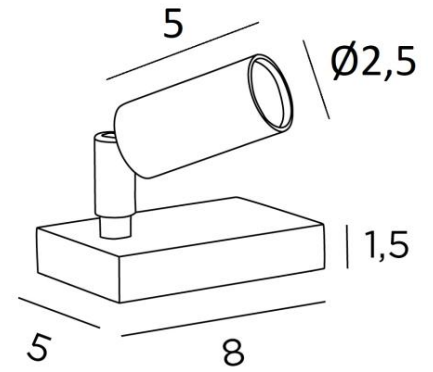

TEOS PL

TEOS PL in brushed bronze

TEOS PL is a LED table spot with ultra-minimalist design

The LED bulb integrated in the small spotlight provides discretion on a piece of furniture or a console. Ideal for creating atmosphere in your home. This spotlight can be used to illuminate any object, sculpture, painting or photograph.

Simple switch on cord and converter on the plug.

OVERALL SIZES

H6cm → 10,5cm

BASE

Solid brass base : 8 x 5 x 1,5cm

TECHNICAL DATA

Spotlight with integrated Power LED:

consumption 1W brightness 185lm color temperature 2700°K

Converter at plug: 24V/100-250V 12W 500mA

Not dimmable luminaire

Spotlight dimensions: Ø2,5cm L5cm

This spotlight is mounted on a 360° adjustable joint

Switch on the electric cable

AVAILABLE METAL FINISHES AND CODES