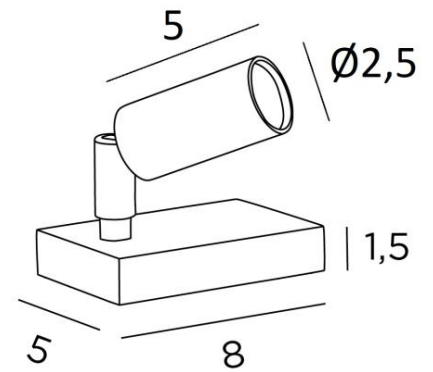

TEOS PL

TEOS PL in light bronze. Metal finish code: 28

TEOS PL is a LED table spot with ultra-minimalist design

The LED bulb integrated in the small spotlight provides discretion on a piece of furniture or a console

Ideal for creating atmosphere in your home. This spotlight can be used to illuminate any object, sculpture, painting or photograph

Simple switch on cord and converter on the plug

OVERALL SIZES

H6cm → 10,5cm

BASE

Solid brass base : 8 x 5 x 1,5cm

TECHNICAL DATA

Spotlight with integrated Power LED:

consumption 1W brightness 185lm color temperature 2700°K

Converter at plug: 24V/100-250V 12W 500mA

Not dimmable luminaire

Spotlight dimensions: Ø2,5cm L5cm

This spotlight is mounted on a 360° adjustable joint

Switch on the electric cable

AVAILABLE METAL FINISHES AND CODES

02 - Structured black - 6010 002

20 - Polished
brass - 6010 020