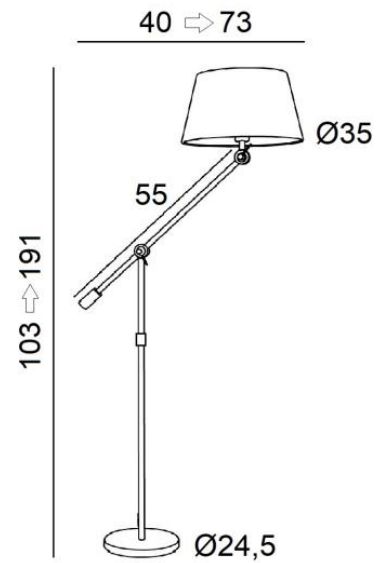

TEMBO

TEMBO in brushed bronze with lampshade in Wilg Wengé (fabric from category 3)

TEMBO is a large reading light with conical lampshade to place next to an armchair. Mounted on a solid, heavy base for exceptional stability, **TEMBO** is efficient and highly functional: movable lampshade, tilting arm and adjustable height. This light is made of solid brass and is traditionally handcrafted by expert brassworkers. This reading light has a remarkable finish. To make the lampshade, that will filter the light of the bulb while creating a beautiful warm atmosphere, we offer you a large choice of colors, fabrics and other materials.

OVERALL SIZES

H103→191cm L40→73cm Ø35cm

BASE

Ø24,5 x 2,5cm

TECHNICAL DATA

One E27 fitting with ring
A foot switch on the cable (standard)
A foot dimmer on the cable (option)
The lampshade is adjustable through 360°
The main arm swings 180°
Reading light adjustable in height

AVAILABLE METAL FINISHES AND CODES

29 - Brushed bronze - 3180 029

LAMPSHADE : SIZES & CODE

Ø21 - 35 - 24cm

Code: 3180 + fabric code

We propose more than 150 materials/colors for lampshades.