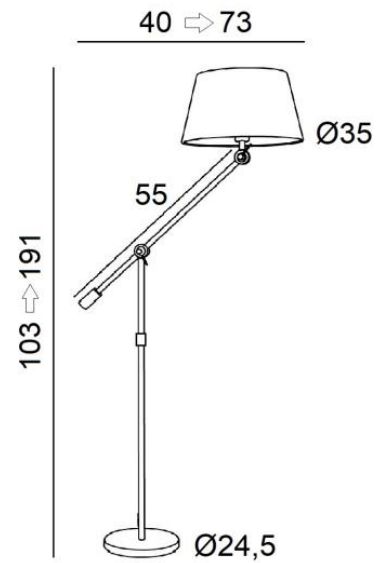

## TEMBO

TEMBO in brushed bronze with lampshade in Wilg Wengé (fabric from category 3)

**TEMBO** is a large reading light with conical lampshade to place next to an armchair. Mounted on a heavy base for exceptional stability, **TEMBO** is efficient and highly functional: movable lampshade, tilting arm and adjustable height. This light is made of solid brass and is traditionally handcrafted by expert brassworkers. This reading light has remarkable finishes. To make the lampshade, that while creating a beautiful warm atmosphere, we offer you a large choice of colours and fabrics

### OVERALL SIZES

H103→191cm L40→73cm Ø35cm

**BASE :** Ø24,5 x 2,5cm

### TECHNICAL DATA

One E27 fitting with ring

A foot switch on the cable (standard). A foot dimmer on the cable (option)

The lampshade is adjustable through 360°. The main arm swings 180°

Reading light adjustable in height

### LAMPSHADE : SIZES & CODE

Ø21 - 35 - 24cm

Code: 3180 + fabric code

We propose more than 150 materials/colors for lampshades.