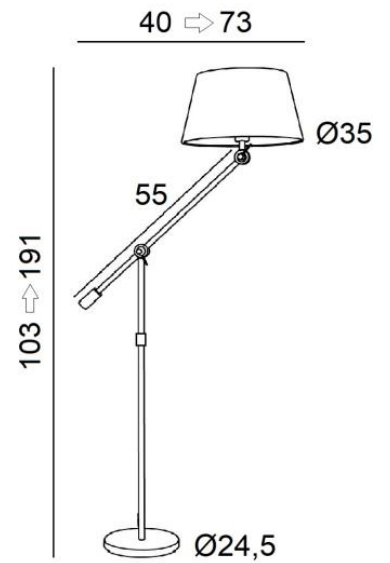

TEMBO

TEMBO in brushed bronze with lampshade in Wilg Wengé (fabric from category 3)

TEMBO is a large reading light with conical lampshade to place next to an armchair. Mounted on a heavy base for exceptional stability, **TEMBO** is efficient and highly functional: movable lampshade, tilting arm and adjustable height. This light is made of solid brass and is traditionally handcrafted by expert brassworkers. This reading light has remarkable finishes. To make the lampshade, that while creating a beautiful warm atmosphere, we offer you a large choice of colours and fabrics

OVERALL SIZES

H103→191cm L40→73cm Ø35cm

BASE : Ø24,5 x 2,5cm

TECHNICAL DATA

One E27 fitting with ring

A foot switch on the cable (standard). A foot dimmer on the cable (option)

The lampshade is adjustable through 360°. The main arm swings 180°

Reading light adjustable in height

AVAILABLE METAL FINISHES AND CODES

28 - Light bronze - 3180 028

29 - Brushed bronze - 3180 029

LAMPSHADE : SIZES & CODE

Ø21 - 35 - 24cm

Code: 3180 + fabric code

We propose more than 180 fabrics/materials/colors for lampshades