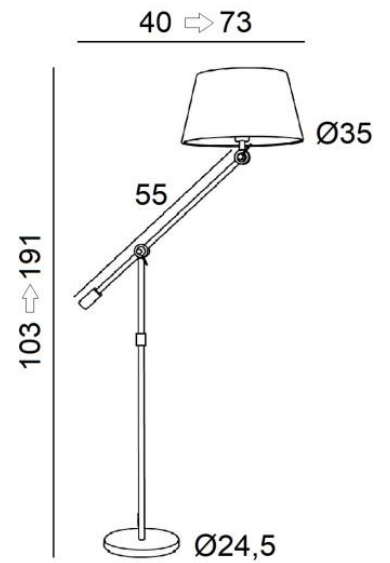

TEMBO

TEMBO in brushed bronze with lampshade in Wilg Wengé (fabric from category 3)

TEMBO is a large reading light with conical lampshade to place next to an armchair. Mounted on a heavy base for exceptional stability, **TEMBO** is efficient and highly functional: movable lampshade, tilting arm and adjustable height. This light is made of solid brass and is traditionally handcrafted by expert brassworkers. This reading light has remarkable finishes. To make the lampshade, that while creating a beautiful warm atmosphere, we offer you a large choice of colours and fabrics

OVERALL SIZES

H103→191cm L40→73cm Ø35cm

BASE : Ø24,5 x 2,5cm

TECHNICAL DATA

One E27 fitting with ring

A foot switch on the cable (standard). A foot dimmer on the cable (option)

The lampshade is adjustable through 360°. The main arm swings 180°

Reading light adjustable in height

AVAILABLE METAL FINISHES AND CODES

28 - Light bronze - 3180 028

29 - Brushed bronze - 3180 029

32 - Brushed chrome - 3180 032

LAMPSHADE : SIZES & CODE

Ø21 - 35 - 24cm

Code: 3180 + fabric code