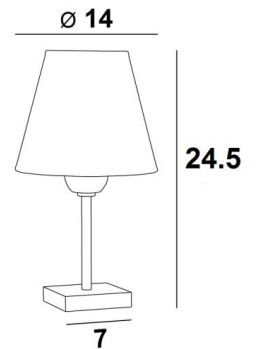

SETHI

SETHI in brushed bronze with lampshade in Lin Moscou (fabric from category 2)

SETHI is a **mini** table light with conical lampshade

This lamp is designed to be placed on restaurant tables or simply to be placed on a shelf

H24,5cm Ø14cm

BASE

Solid brass base : #7 x 1,5cm

TECHNICAL DATA

E27 fitting with ring

Switch on the cable

Mandatory use of a LED bulb (safety)

AVAILABLE METAL FINISHES AND CODES

29 - Brushed bronze - 2180 029

32 - Brushed chrome - 2180 032

LAMPSHADE : SIZES & CODE

Ø8 - 14 - 12cm

Code: 2180 + fabric code

We propose more than 150 materials/colors for lampshades.