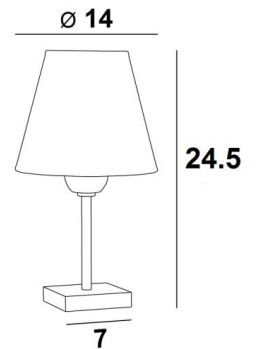

SETHI

SETHI in brushed bronze with lampshade in Lin Moscou (fabric from category 2)

SETHI is a **mini** table light with conical lampshade

This lamp is designed to be placed on restaurant tables or simply to be placed on a shelf

H24,5cm Ø14cm

BASE

Solid brass base : #7 x 1,5cm

TECHNICAL DATA

E27 fitting with ring

Switch on the cable

Mandatory use of a LED bulb (safety)

AVAILABLE METAL FINISHES AND CODES

28 - Light bronze - 2180 028

29 - Brushed bronze - 2180 029

32 - Brushed chrome - 2180 032

LAMPSHADE : SIZES & CODE

Ø8 - 14 - 12cm

Code: 2180 + fabric code

We propose more than 180 fabrics/materials/colors for lampshades