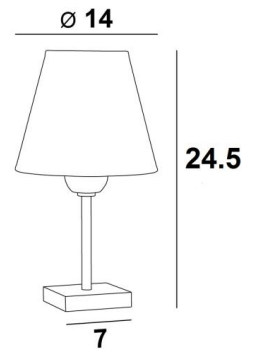

SETHI

SETHI in brushed bronze with lampshade in Lin Moscou (fabric from category 2)

SETHI is a **mini** table light with conical lampshade

This lamp is designed to be placed on restaurant tables or simply to be placed on a shelf

H24,5cm Ø14cm

BASE

Solid brass base : #7 x 1,5cm

TECHNICAL DATA

E27 fitting with ring

Switch on the cable

Mandatory use of a LED bulb (safety)

AVAILABLE METAL FINISHES AND CODES

29 - Brushed bronze - 2180 029

33 - Brushed nickel - 2180 033

LAMPSHADE : SIZES & CODE

Ø8 - 14 - 12cm

Code: 2180 + fabric code

We propose more than 180 fabrics/materials/colors for lampshades

LIGHTING COLLECTION