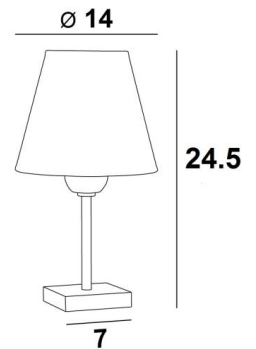

SETHI

SETHI in brushed bronze with lampshade in Lin Moscou (fabric from category 2)

**SETHI** is a **mini** table light with conical lampshade

This lamp is designed to be placed on restaurant tables or simply to be placed on a shelf

#### OVERALL SIZES

H24,5cm Ø14cm

#### BASE

Solid brass base : #7 x 1,5cm

#### LAMPSHADE : SIZES & CODE

Ø8 - 14 - 12cm

Code: 2180 + fabric code

We propose more than 180 fabrics/materials/colors for lampshades

LIGHTING COLLECTION