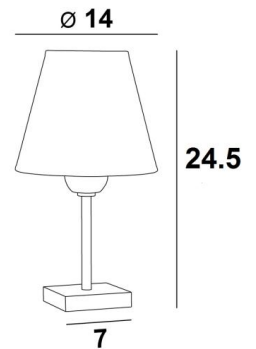

SETHI

SETHI in brushed bronze with lampshade in Lin Moscou (fabric from category 2)

SETHI is a **mini** table light with conical lampshade

This lamp is designed to be placed on restaurant tables or simply to be placed on a shelf

H24,5cm Ø14cm

BASE

Solid brass base : #7 x 1,5cm

TECHNICAL DATA

E27 fitting with ring

Switch on the cable

Mandatory use of a LED bulb (safety)

AVAILABLE METAL FINISHES AND CODES

28 - Light bronze - 2180 028

29 - Brushed bronze - 2180 029

32 - Brushed chrome - 2180 032

LAMPSHADE : SIZES & CODE

Ø8 - 14 - 12cm

Code: 2180 + fabric code

We propose more than 150 materials/colors for lampshades.