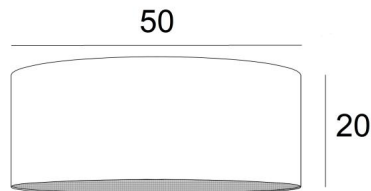

## LAMP SHADE KENTIKA 50 SHORT

The **lampshade KENTIKA 50 SHORT** is a round and cylindrical lampshade EXTRA FLAT, of small height and 50cm of diameter which brings discretion and smoothness in your decoration.

### OVERALL SIZES

Ø50cm H20cm