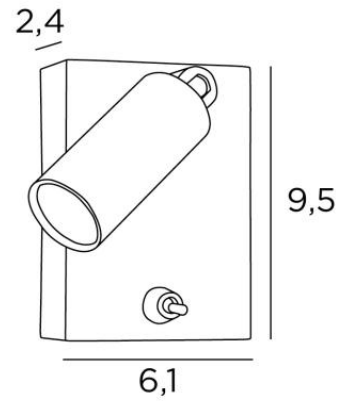

## MINOS

MINOS in structured black

A must in the bedroom, the reading light to be placed next to the bed allows you to read without disturbing your partner

**MINOS** is a minimalist reading light with adjustable spotlight

### OVERALL SIZES

H9,5cm L6,1cm |→10cm

### BASE

6,1 x 9,5 x 2,4cm

Spotlight dimensions : L5cm Ø2,5cm

Toggle switch on the base

A fixing plate for the wall box ([plan in PDF](#))