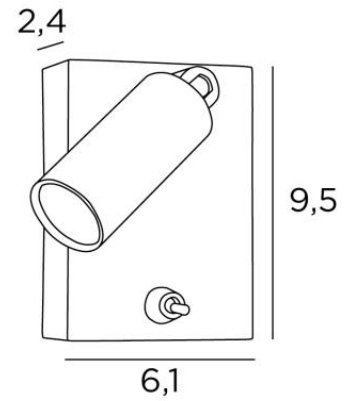

MINOS

MINOS in light bronze. Metal finish code: 28

A must in the bedroom, the reading light to be placed next to the bed allows you to read without disturbing your partner

MINOS is a minimalist reading light with adjustable spotlight

Efficient, thanks to the integrated LED bulb in the spotlight, it diffuses a warm and concentrated light

OVERALL SIZES

H9,5cm L6,1cm |→10cm

BASE

6,1 x 9,5 x 2,4cm

TECHNICAL DATA

Integrated power LED in the spotlight :

consumption 1W brightness 119lm color temperature 2700°K

Driver : 14-230V 50-60HZ 350mA

Not dimmable wall light

The spotlight is mounted on a 180° adjustable joint

Spotlight dimensions : L5cm Ø2,5cm

Toggle switch on the base