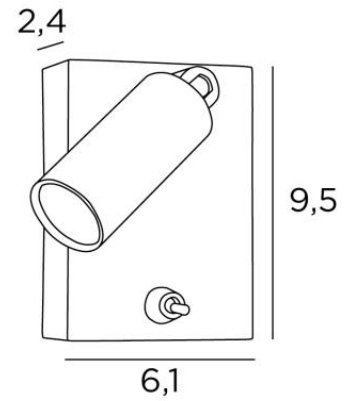

MINOS

MINOS in light bronze. Metal finish code: 28

A must in the bedroom, the reading light to be placed next to the bed allows you to read without disturbing your partner

MINOS is a minimalist reading light with adjustable spotlight

Efficient, thanks to the integrated LED bulb in the spotlight, it diffuses a warm and concentrated light

OVERALL SIZES

H9,5cm L6,1cm |→10cm

BASE

6,1 x 9,5 x 2,4cm

TECHNICAL DATA

Integrated power LED in the spotlight:

consumption 1W brightness 119lm colour temperature 2700°K 25° beam angle

Driver: 14-230V 50-60HZ 350mA

Not dimmable wall light

The spotlight is mounted on a 180° adjustable joint

Spotlight dimensions: L5cm Ø2,5cm