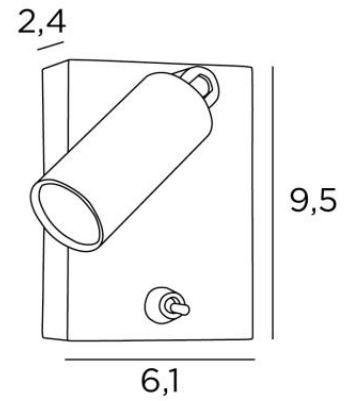

MINOS

MINOS in light bronze. Metal finish code: 28

A must in the bedroom, the reading light to be placed next to the bed allows you to read without disturbing your partner

MINOS is a minimalist reading light with adjustable spotlight

Efficient, thanks to the integrated LED bulb in the spotlight, it diffuses a warm and concentrated light

OVERALL SIZES

H9,5cm L6,1cm |→10cm

BASE

6,1 x 9,5 x 2,4cm

TECHNICAL DATA

Integrated power LED in the spotlight:

consumption 1W brightness 119lm colour temperature 2700°K 30° beam angle

Driver: 14-230V 50-60HZ 350mA

Not dimmable wall light

The spotlight is mounted on a ball joint

Spotlight dimensions: L5cm Ø2,5cm

Toggle switch on the base