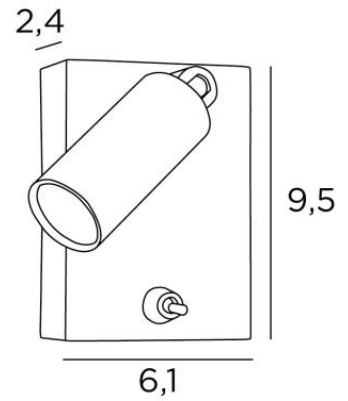

MINOS

MINOS in light bronze. Metal finish code: 28

A must in the bedroom, the reading light to be placed next to the bed allows you to read without disturbing your partner

MINOS is a minimalist reading light with adjustable spotlight

Efficient, thanks to the integrated LED bulb in the spotlight, it diffuses a warm and concentrated light

OVERALL SIZES

H9,5cm L6,1cm |→10cm

BASE

6,1 x 9,5 x 2,4cm

TECHNICAL DATA

Integrated power LED in the spotlight:

consumption 1W brightness 119lm colour temperature 2700°K 25° beam angle

Driver: 14-230V 50-60HZ 350mA

Not dimmable wall light

The spotlight is mounted on a 180° adjustable joint

Spotlight dimensions: L5cm Ø2,5cm