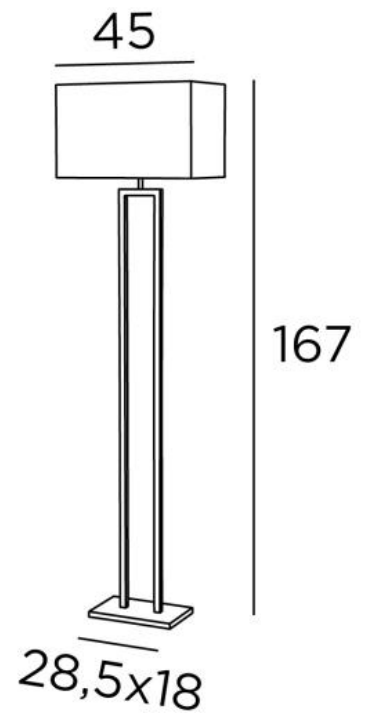

MERTY FLOOR

MERTY FLOOR in brushed bronze with lampshade in Parma Merisier (fabric from category 4). Ambiance J. Michiels - Brussels - Belgium

MERTY FLOOR is an elegant floor light with a beautiful rectangular lampshade
Its manufacture is very careful and has had the particular attention of our craftsmen
This luminaire is enriched with a remarkable finish

OVERALL SIZES

H167cm L45 x 25cm

BASE

28,5 x 18 x 2,5cm

TECHNICAL DATA

One E27 fitting with ring

A foot switch on the cable (standard)

A foot dimmer on the cable (option)

AVAILABLE METAL FINISHES AND CODES

25 - Brushed brass - 3472 025

28 - Light bronze - 3472 028

29 - Brushed bronze - 3472 029

LAMPSHADE : SIZES & CODE

45x25 - 45x25 - 28cm

Code: 3472 + fabric code

We propose more than 180 fabrics/materials/colors for lampshades