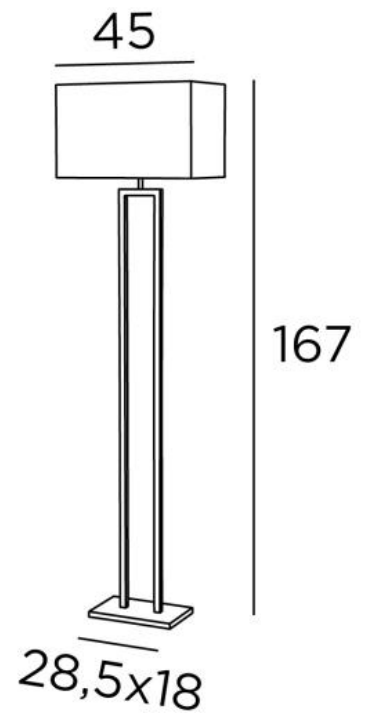

MERTY FLOOR

MERTY FLOOR in brushed bronze with lampshade in Parma Merisier (fabric from category 4). Ambiance J. Michiels - Brussels - Belgium

MERTY FLOOR is an elegant floor light with a beautiful rectangular lampshade
Its manufacture is very careful and has had the particular attention of our craftsmen
This luminaire is enriched with a remarkable finish

OVERALL SIZES

H167cm L45 x 25cm

BASE

28,5 x 18 x 2,5cm

TECHNICAL DATA

One E27 fitting with ring

A foot switch on the cable (standard)

A foot dimmer on the cable (option)

AVAILABLE METAL FINISHES AND CODES

25 - Brushed brass - 3472 025

28 - Light bronze - 3472 028

29 - Brushed bronze - 3472 029

LAMPSHADE : SIZES & CODE

45x25 - 45x25 - 28cm

Code: 3472 + fabric code

We propose more than 150 materials/colors for lampshades.