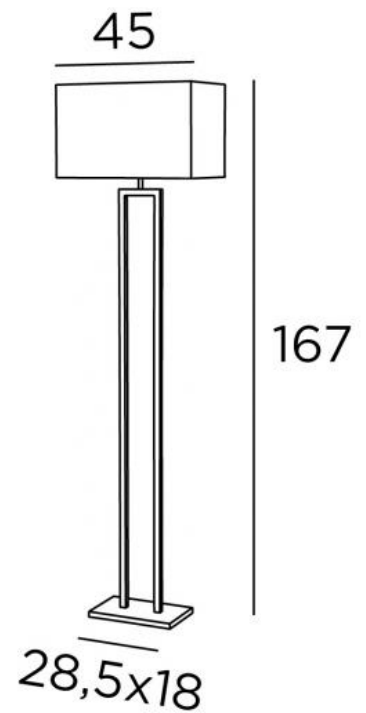

MERTY FLOOR

MERTY FLOOR in brushed bronze with lampshade in Parma Merisier (fabric from category 4). Ambiance J. Michiels - Brussels - Belgium

MERTY FLOOR is an elegant floor light with a beautiful rectangular lampshade
Its manufacture is very careful and has had the particular attention of our craftsmen
This luminaire is enriched with a remarkable finish
Due to its timeless design, it fits perfectly into any home
In the evening, you will appreciate the warmth of the lampshade, which brings you serenity and softness
A table light is available with this light, see **MERTY**

OVERALL SIZES

H167cm L45 x 25cm

BASE

28,5 x 18 x 2,5cm

TECHNICAL DATA

One E27 fitting with ring
A foot switch on the cable (standard)
A foot dimmer on the cable (option)

AVAILABLE METAL FINISHES AND CODES

29 - Brushed bronze - 3472 029

LAMPSHADE : SIZES & CODE

45x25 - 45x25 - 28cm

Code: 3472 + fabric code

We propose more than 150 materials/colors for lampshades.

FOOT
SWITCH