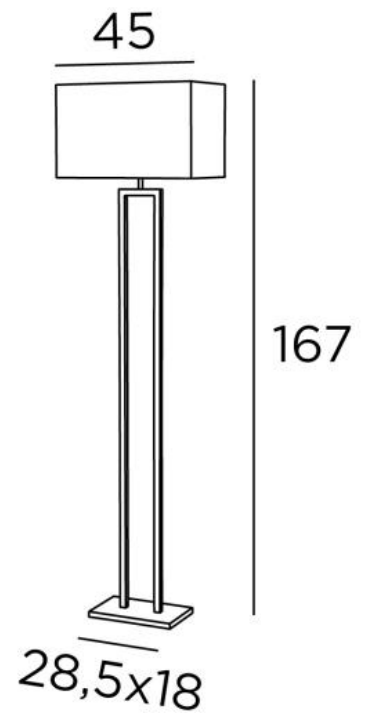

MERTY FLOOR

MERTY FLOOR in brushed bronze with lampshade in Parma Merisier (fabric from category 4). Ambiance J. Michiels - Brussels - Belgium

MERTY FLOOR is an elegant floor light with a beautiful rectangular lampshade
Its manufacture is very careful and has had the particular attention of our craftsmen
This luminaire is enriched with a remarkable finish

OVERALL SIZES

H167cm L45 x 25cm

BASE

28,5 x 18 x 2,5cm

TECHNICAL DATA

One E27 fitting with ring

A foot switch on the cable (standard)

A foot dimmer on the cable (option)

AVAILABLE METAL FINISHES AND CODES

28 - Light bronze - 3472 028

29 - Brushed bronze - 3472 029

33 - Brushed nickel - 3472 033

LAMPSHADE : SIZES & CODE

45x25 - 45x25 - 28cm

Code: 3472 + fabric code

We propose more than 180 fabrics/materials/colors for lampshades