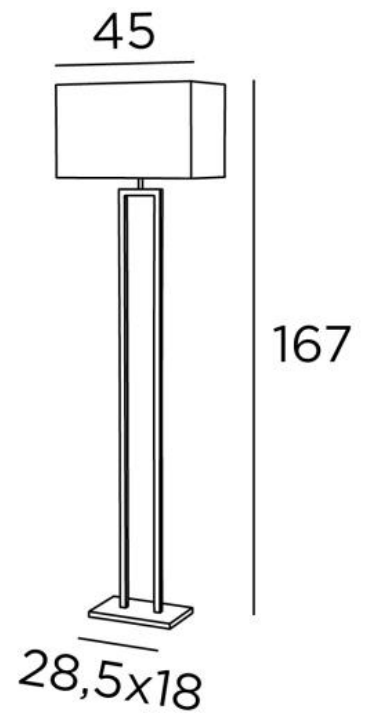

MERTY FLOOR

MERTY FLOOR in brushed bronze with lampshade in Parma Merisier (fabric from category 4). Ambiance J. Michiels - Brussels - Belgium

MERTY FLOOR is an elegant floor light with a beautiful rectangular lampshade
Its manufacture is very careful and has had the particular attention of our craftsmen
This luminaire is enriched with a remarkable finish
Due to its timeless design, it fits perfectly into any home
In the evening, you will appreciate the warmth of the lampshade, which brings you serenity and softness
A table light is available with this light, see **MERTY**

OVERALL SIZES

H167cm L45 x 25cm

BASE

28,5 x 18 x 2,5cm

TECHNICAL DATA

One E27 fitting with ring
A foot switch on the cable (standard)
A foot dimmer on the cable (option)

AVAILABLE METAL FINISHES AND CODES

29 - Brushed bronze - 3472 029

LAMPSHADE : SIZES & CODE

45x25 - 45x25 - 28cm

Code: 3472 + fabric code

We propose more than 150 materials/colors for lampshades.

FOOT
SWITCH