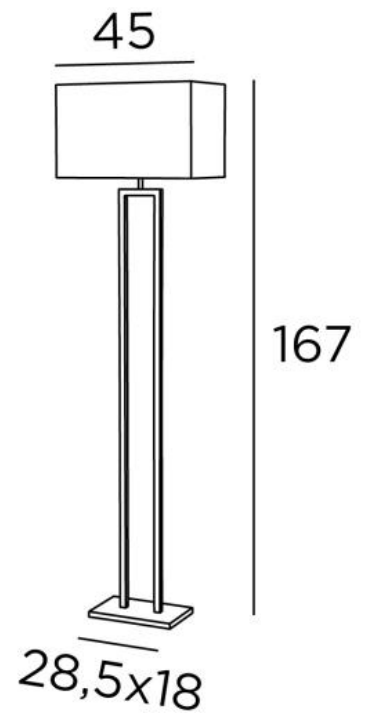

MERTY FLOOR

MERTY FLOOR in brushed bronze with lampshade in Parma Merisier (fabric from category 4). Ambiance J. Michiels - Brussels - Belgium

MERTY FLOOR is an elegant floor light with a beautiful rectangular lampshade. Its manufacture is very careful and has had the particular attention of our craftsmen. This luminaire is enriched with a remarkable finish. Due to its timeless design, it fits perfectly into any home. In the evening, you will appreciate the warmth of the lampshade, which brings you serenity and softness. A table light is available with this light, see **MERTY**.

OVERALL SIZES

H167cm L45 x 25cm

BASE

28,5 x 18 x 2,5cm

TECHNICAL DATA

One E27 fitting with ring

A foot switch on the cable (standard)

A foot dimmer on the cable (option)

AVAILABLE METAL FINISHES AND CODES

25 - Brushed brass - 3472 025

28 - Light bronze - 3472 028

29 - Brushed bronze - 3472 029

LAMPSHADE : SIZES & CODE

45x25 - 45x25 - 28cm

Code: 3472 + fabric code

We propose more than 180 fabrics/materials/colors for lampshades