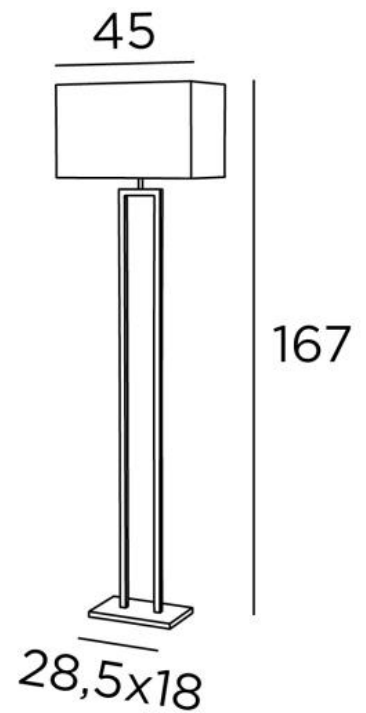

## MERTY FLOOR

MERTY FLOOR in brushed bronze with lampshade in Parma Merisier (fabric from category 4). Ambiance J. Michiels - Brussels - Belgium

**MERTY FLOOR** is an elegant floor light with a beautiful rectangular lampshade  
Its manufacture is very careful and has had the particular attention of our craftsmen  
This luminaire is enriched with a remarkable finish

### OVERALL SIZES

H167cm L45 x 25cm

### BASE

28,5 x 18 x 2,5cm

### LAMPSHADE : SIZES & CODE

45x25 - 45x25 - 28cm

Code: 3472 + fabric code

We propose more than 150 materials/colors for lampshades.

**LIGHTING COLLECTION**