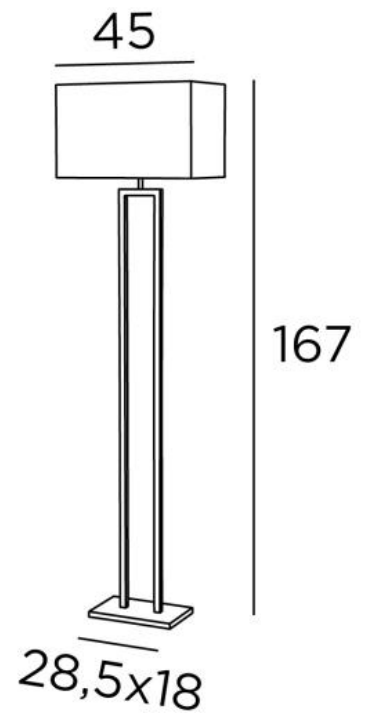

## MERTY FLOOR

MERTY FLOOR in brushed bronze with lampshade in Parma Merisier (fabric from category 4). Ambiance J. Michiels - Brussels - Belgium

**MERTY FLOOR** is an elegant floor light with a beautiful rectangular lampshade  
Its manufacture is very careful and has had the particular attention of our craftsmen  
This luminaire is enriched with a remarkable finish

### OVERALL SIZES

H167cm L45 x 25cm

### BASE

28,5 x 18 x 2,5cm

### LAMPSHADE : SIZES & CODE

45x25 - 45x25 - 28cm

Code: 3472 + fabric code

We propose more than 180 fabrics/materials/colors for lampshades

FOOT  
SWITCH

**LIGHTING COLLECTION**