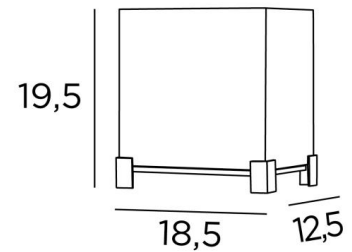

IMHOTEP 1

IMHOTEP 1 in brushed bronze with lampshade Jacinthe Naturelle (material from category 5)

IMHOTEP 1 creates a bright, sober and subdued atmosphere

Attractive little feet surround a thick, massive base and the bottom of the rectangular lampshade

This last one will bring color, a beautiful luminosity and a warm atmosphere and will sublimate your interior

She is also available in a larger model, see [IMHOTEP 2](#)

OVERALL SIZES

H19,5cm L18,5 x 12,5cm

BASE

Solid brass base : 18,5 x 12,5cm

TECHNICAL DATA

E27 fitting with ring

Switch on the cable

AVAILABLE METAL FINISHES AND CODES

28 - Light bronze - 2345 028

29 - Brushed bronze - 2345 029

32 - Brushed chrome - 2345 032

LAMPSHADE : SIZES & CODE

18x12 - 18x12 - 17cm

Code: 2345 + fabric code

We propose more than 180 fabrics/materials/colors for lampshades

SWITCH
ON
CABLE