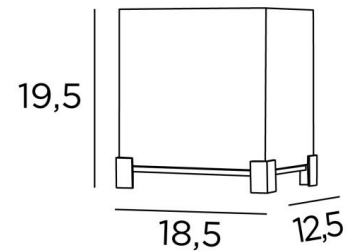

IMHOTEP 1

IMHOTEP 1 in brushed bronze with lampshade Jacinthe Naturelle
(material from category 5)

IMHOTEP 1 creates a bright, sober and subdued atmosphere

Attractive little feet surround a thick, massive base and the bottom of the rectangular lampshade

This last one will bring color, a beautiful luminosity and a warm atmosphere and will sublimate your interior

She is also available in a larger model, see [IMHOTEP 2](#)

OVERALL SIZES

H19,5cm L18,5 x 12,5cm

BASE

Solid brass base : 18,5 x 12,5cm

TECHNICAL DATA

E27 fitting with ring

Switch on the cable

AVAILABLE METAL FINISHES AND CODES

28 - Light bronze - 2345 028

29 - Brushed bronze - 2345 029

32 - Brushed chrome - 2345 032

LAMPSHADE : SIZES & CODE

18x12 - 18x12 - 17cm

Code: 2345 + fabric code

We propose more than 180 fabrics/materials/colors for lampshades

SWITCH
ON
CABLE