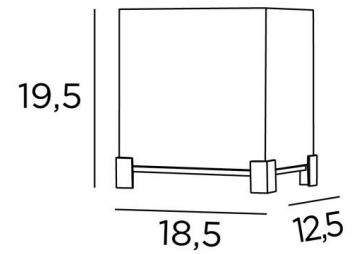

IMHOTEP 1

IMHOTEP 1 in brushed bronze with lampshade Coton milk-shake (fabric from category 1)

Table lamp with rectangular lampshade. A kind of ambient light to install on a table or a cupboard

OVERALL SIZES

H19,5cm L18,5 x 12,5cm

BASE

18,5 x 12,5cm

TECHNICAL DATA

E27 fitting with ring

Switch on the cable

AVAILABLE METAL FINISHES AND CODES

29 - Brushed bronze - 2345 029

32 - Brushed chrome - 2345 032

LAMPSHADE : SIZES & CODE

18x12 - 18x12 - 17cm

Code: 2345 + fabric code

We offer more than 150 materials and colors