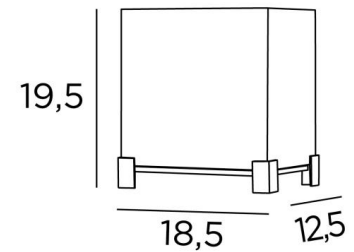

## IMHOTEP 1

IMHOTEP 1 in brushed bronze with lampshade Jacinthe Naturelle  
(material from category 5)

**IMHOTEP 1** creates a bright, sober and subdued atmosphere

Attractive little feet surround a thick, massive base and the bottom of the rectangular lampshade

### OVERALL SIZES

H19,5cm L18,5 x 12,5cm

### BASE

Solid brass base : 18,5 x 12,5cm

### LAMPSHADE : SIZES & CODE

18x12 - 18x12 - 17cm

Code: 2345 + fabric code

We propose more than 150 materials/colors for lampshades.