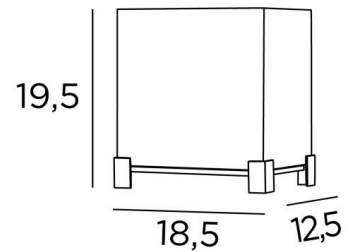

IMHOTEP 1

IMHOTEP 1 in brushed bronze with lampshade Jacinthe Naturelle (material from category 5)

IMHOTEP 1 creates a bright, sober and subdued atmosphere

Attractive little feet surround a thick, massive base and the bottom of the rectangular lampshade

This last one will bring color, a beautiful luminosity and a warm atmosphere and will sublimate your interior

She is also available in a larger model, see [IMHOTEP 2](#)

OVERALL SIZES

H19,5cm L18,5 x 12,5cm

BASE

Solid brass base : 18,5 x 12,5cm

TECHNICAL DATA

E27 fitting with ring

Switch on the cable

AVAILABLE METAL FINISHES AND CODES

28 - Light bronze - 2345 028

29 - Brushed bronze - 2345 029

32 - Brushed chrome - 2345 032

LAMPSHADE : SIZES & CODE

18x12 - 18x12 - 17cm

Code: 2345 + fabric code

We propose more than 180 fabrics/materials/colors for lampshades