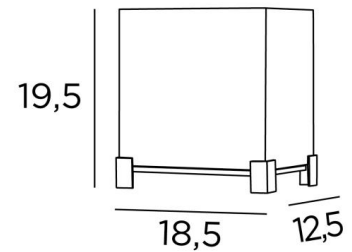

IMHOTEP 1

IMHOTEP 1 in brushed bronze with lampshade Jacinthe Naturelle (material from category 5)

IMHOTEP 1 creates a bright, sober and subdued atmosphere

Attractive little feet surround a thick, massive base and the bottom of the rectangular lampshade

This last one will bring color, a beautiful luminosity and a warm atmosphere and will sublimates your interior

She is also available in a larger model, see [IMHOTEP 2](#)

OVERALL SIZES

H19,5cm L18,5 x 12,5cm

BASE

Solid brass base : 18,5 x 12,5cm

TECHNICAL DATA

E27 fitting with ring

Switch on the cable

AVAILABLE METAL FINISHES AND CODES

28 - Light bronze - 2345 028

29 - Brushed bronze - 2345 029

32 - Brushed chrome - 2345 032

LAMPSHADE : SIZES & CODE

18x12 - 18x12 - 17cm

Code: 2345 + fabric code

We propose more than 180 fabrics/materials/colors for lampshades

SWITCH
ON
CABLE