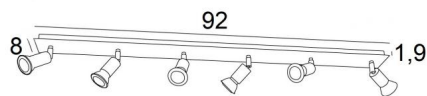

MERCURE 6

MERCURE 6 in brushed bronze

MERCURE 6 is a ceiling light with six spots, distributed on a rectangular base

This ceiling light is discreet and easy to install. He is essential to add more light to your interior. To increase its efficiency, there are GU10 bulbs on the market with very high power and dimmable

MERCURE is a minimalist spotlight that closely surrounds the fitting and the lower part of the bulb. This spotlight is offered in a nice range of ten models, from one to six spots, distributed on round, square or rectangular bases. The success of this range is prodigious and is still going strong

The base is embellished with a beautiful, robust and very decorative

OVERALL SIZES

L92 x 8cm H7,5→13cm

BASE

Plate : 92 x 8cm

Box : 90 x 6 x 1,9cm

TECHNICAL DATA

Six spotlights mounted on 360° adjustable joints

Spotlight dimensions : Ø3cm L4,5cm

Six GU10 fittings

No driver, this luminaire works directly on 230V

Dimmable ceiling light

A fixing plate for the ceiling base ([plan in PDF](#))

AVAILABLE METAL FINISHES AND CODES