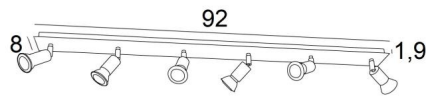

MERCURE 6

MERCURE 6 in brushed bronze

MERCURE 6 is a ceiling light with six spots, distributed on a rectangular base

This ceiling light is discreet and easy to install. He is essential to add more light to your interior. To increase its efficiency, there are GU10 bulbs on the market with very high power and dimmable

MERCURE is a minimalist spotlight that closely surrounds the fitting and the lower part of the bulb. This spotlight is offered in a nice range of ten models, from one to six spots, distributed on round, square or rectangular bases. The success of this range is prodigious and is still going strong

The base is embellished with a beautiful, robust and very decorative

OVERALL SIZES

L92 x 8cm H7,5→13cm

BASE

Plate : 92 x 8cm

Box : 90 x 6 x 1,9cm

TECHNICAL DATA

Six spotlights mounted on 360° adjustable joints

Spotlight dimensions : Ø3cm L4,5cm

Six GU10 fittings

No driver, this luminaire works directly on 230V

Dimmable ceiling light

A fixing plate for the ceiling base ([plan in PDF](#))

AVAILABLE METAL FINISHES AND CODES