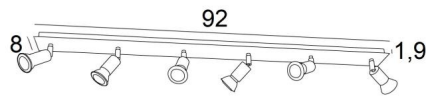

## MERCURE 6

MERCURE 6 in brushed bronze

**MERCURE 6** is a ceiling light with six spots, distributed on a rectangular base

This ceiling light is discreet and easy to install. He is essential to add more light to your interior. To increase its efficiency, there are GU10 bulbs on the market with very high power and dimmable

**MERCURE** is a minimalist spotlight that closely surrounds the fitting and the lower part of the bulb. This spotlight is offered in a nice range of ten models, from one to six spots, distributed on round, square or rectangular bases. The success of this range is prodigious and is still going strong

### OVERALL SIZES

L92 x 8cm H7,5→13cm

### TECHNICAL DATA

Six spotlights mounted on 360° adjustable joints

Spotlight dimensions : Ø3cm L4,5cm

Six GU10 fittings

No driver, this luminaire works directly on 230V

Dimmable ceiling light

A fixing plate for the ceiling base ([plan in PDF](#))