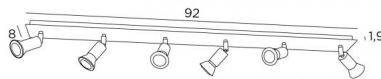

MERCURE 6

MERCURE 6 in brushed bronze

Rectangular base with six spots (240V) without transformer. Also available with 1, 2, 3, 4 or 5 spots

OVERALL SIZES

L92 x 8cm H7,5→13cm

Spot : Ø3 x 4,5cm

BASE

Plate : 92 x 8cm

Box : 90 x 6 x 1,9cm

TECHNICAL DATA

Six GU10 fittings

No transformer

Overall height : 7,5→13 cm (with bulbs)

AVAILABLE METAL FINISHES AND CODES

01 - Structured white - 5167 001

20 - Polished
- 5167 020
brass