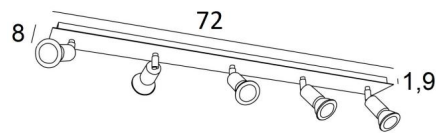

## MERCURE 5

MERCURE 5 in structured white. Metal finish code: 01

**MERCURE 5** is a rectangular ceiling light with five spots. This ceiling light is discreet and easy to install. He is essential to add more light to your interior

### OVERALL SIZES

L72 x 8cm H7,5→13cm

### BASE

Plate: 72 x 8cm Box: 70 x 6 x 1,9cm

### TECHNICAL DATA

Five spotlights mounted on 360° adjustable joints

Spotlight dimensions : Ø3cm L4,5cm

Five GU10 fittings

No driver, this luminaire works directly on 230V

Dimmable ceiling light

A fixing plate for the ceiling base ([plan in PDF](#))