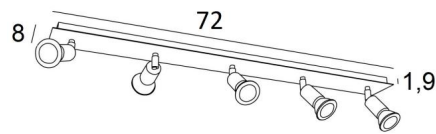

MERCURE 5

MERCURE 5 in structured white. Metal finish code: 01

MERCURE 5 is a rectangular ceiling light with five spots. This ceiling light is discreet and easy to install. He is essential to add more light to your interior

MERCURE is a minimalist spotlight that closely surrounds the fitting and the lower part of the bulb. This spotlight is offered in a nice range of ten models, from one to six spots, distributed on round, square or rectangular bases. The base is embellished with a beautiful, robust and very decorative

OVERALL SIZES

L72 x 8cm H7,5→13cm

BASE

Plate: 72 x 8cm Box: 70 x 6 x 1,9cm

TECHNICAL DATA

Five spotlights mounted on 360° adjustable joints

Spotlight dimensions : Ø3cm L4,5cm

Five GU10 fittings