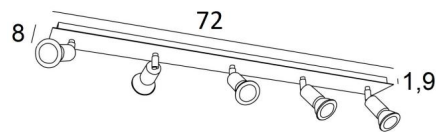

MERCURE 5

MERCURE 5 in structured white. Metal finish code: 01

MERCURE 5 is a rectangular ceiling light with five spots. This ceiling light is discreet and easy to install. He is essential to add more light to your interior

MERCURE is a minimalist spotlight that closely surrounds the fitting and the lower part of the bulb. This spotlight is offered in a nice range of ten models, from one to six spots, distributed on round, square or rectangular bases. The base is embellished with a beautiful, robust and very decorative

OVERALL SIZES

L72 x 8cm H7,5→13cm

BASE

Plate: 72 x 8cm Box: 70 x 6 x 1,9cm

TECHNICAL DATA

Five spotlights mounted on 360° adjustable joints

Spotlight dimensions : Ø3cm L4,5cm

Five GU10 fittings