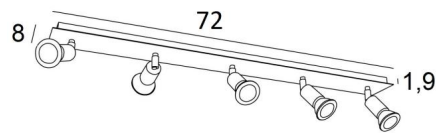

MERCURE 5

MERCURE 5 in structured white. Metal finish code: 01

MERCURE 5 is a rectangular ceiling light with five spots. This ceiling light is discreet and easy to install. He is essential to add more light to your interior

MERCURE is a minimalist spotlight that closely surrounds the fitting and the lower part of the bulb. This spotlight is offered in a nice range of ten models, from one to six spots, distributed on round, square or rectangular bases. The base is embellished with a beautiful, robust and very decorative

OVERALL SIZES

L72 x 8cm H7,5→13cm

BASE

Plate: 72 x 8cm Box: 70 x 6 x 1,9cm

TECHNICAL DATA

Five spotlights mounted on 360° ball joints

Spotlight dimensions: Ø3cm L4,5cm

Five GU10 fittings