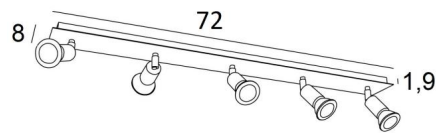

## MERCURE 5

MERCURE 5 in structured white. Metal finish code: 01

**MERCURE 5** is a rectangular ceiling light with five spots. This ceiling light is discreet and easy to install. He is essential to add more light to your interior

### OVERALL SIZES

L72 x 8cm H7,5→13cm

### BASE

Plate: 72 x 8cm Box: 70 x 6 x 1,9cm

### TECHNICAL DATA

Five spotlights mounted on 360° ball joints

Spotlight dimensions: Ø3cm L4,5cm

Five GU10 fittings

No driver, this luminaire works directly on 230V

Dimmable ceiling light

A fixing plate for the ceiling base ([plan in PDF](#))