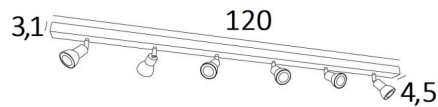

CALLISTO 6

CALLISTO 6 in structured white. Metal finish code : 01

CALLISTO 6 is a ceiling light with six spots, divided on a rectangular base

This ceiling light is sober, easy to install and essential to add more light to your interior. To increase its efficiency, there are GU10 bulbs of very high power and dimmable on the market

The originality of the **CALLISTO** spotlight is its sober and very modern design, which completely surrounds the fitting and the GU10 bulb. Mounted on a ball joint, he can be moved in all directions

This spotlight is available in a beautiful range of seven models with one to six spots distributed on round, square or rectangular bases

OVERALL SIZES

L120 x 4,5cm H8,5→13,5cm

BASE

120 x 4,5 x 3,1cm

TECHNICAL DATA

Six spotlights mounted on 360° adjustable joints

Spotlight dimensions : Ø2,8→5,3cm L7cm

Six GU10 fittings