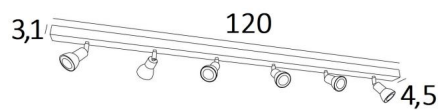

## CALLISTO 6

CALLISTO 6 in structured white. Metal finish code: 01

**CALLISTO 6** is a ceiling light with six spots, divided on a rectangular base

This ceiling light is sober, easy to install and essential to add more light to your interior. To increase its efficiency, there are GU10 bulbs of very high power and dimmable on the market

The originality of the **CALLISTO** spotlight is its sober and very modern design, which completely surrounds the fitting and the GU10 bulb. Mounted on a ball joint, he can be moved in all directions

This spotlight is available in a beautiful range of seven models with one to six spots distributed on round, square or rectangular bases

### OVERALL SIZES

L120 x 4,5cm H8,5→13,5cm

### BASE

120 x 4,5 x 3,1cm