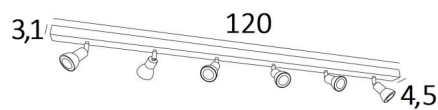

CALLISTO 6

CALLISTO 6 in structured white. Metal finish code : 01

CALLISTO 6 is a ceiling light with six spots, divided on a rectangular base

This ceiling light is sober, easy to install and essential to add more light to your interior. To increase its efficiency, there are GU10 bulbs of very high power and dimmable on the market

The originality of the **CALLISTO** spotlight is its sober and very modern design, which completely surrounds the fitting and the GU10 bulb. Mounted on a ball joint, he can be moved in all directions

This spotlight is available in a beautiful range of seven models with one to six spots distributed on round, square or rectangular bases

OVERALL SIZES

L120 x 4,5cm H8,5→13,5cm

BASE

120 x 4,5 x 3,1cm

TECHNICAL DATA

Six spotlights mounted on 360° adjustable joints

Spotlight dimensions : Ø2,8→5,3cm L7cm

Six GU10 fittings