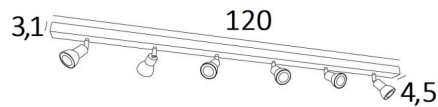

## CALLISTO 6

CALLISTO 6 in structured white. Metal finish code : 01

**CALLISTO 6** is a ceiling light with six spots, divided on a rectangular base

This ceiling light is sober, easy to install and essential to add more light to your interior. To increase its efficiency, there are GU10 bulbs of very high power and dimmable on the market

The originality of the **CALLISTO** spotlight is its sober and very modern design, which completely surrounds the fitting and the GU10 bulb. Mounted on a ball joint, he can be moved in all directions

This spotlight is available in a beautiful range of seven models with one to six spots distributed on round, square or rectangular bases

### OVERALL SIZES

L120 x 4,5cm H8,5→13,5cm

### BASE

120 x 4,5 x 3,1cm