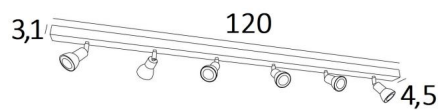

CALLISTO 6

CALLISTO 6 in structured white. Metal finish code: 01

CALLISTO 6 is a ceiling light with six spots, divided on a rectangular base

This ceiling light is sober, easy to install and essential to add more light to your interior. To increase its efficiency, there are GU10 bulbs of very high power and dimmable on the market

The originality of the **CALLISTO** spotlight is its sober and very modern design, which completely surrounds the fitting and the GU10 bulb. Mounted on a ball joint, he can be moved in all directions

This spotlight is available in a beautiful range of seven models with one to six spots distributed on round, square or rectangular bases

OVERALL SIZES

L120 x 4,5cm H8,5→13,5cm

BASE

120 x 4,5 x 3,1cm

TECHNICAL DATA

Six spotlights mounted on 360° ball joints

Spotlight dimensions: Ø2,8→5,3cm L7cm

Six GU10 fittings