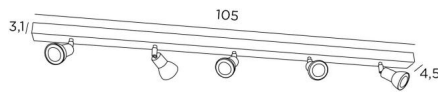

## CALLISTO 5

CALLISTO 5 in brushed bronze. Metal finish code: 29

**CALLISTO 5** is a ceiling light with five spots, divided on a rectangular base

This ceiling light is sober, easy to install and essential to add more light to your interior. To increase its efficiency, there are GU10 bulbs of very high power and dimmable on the market

The originality of the **CALLISTO** spotlight is its sober and very modern design, which completely surrounds the fitting and the GU10 bulb. Mounted on a ball joint, he can be moved in all directions

This spotlight is available in a beautiful range of seven models with one to six spots distributed on round, square or rectangular bases

### OVERALL SIZES

L105 x 4,5cm H8,5→13,5cm

### BASE

105 x 4,5 x 3,1cm