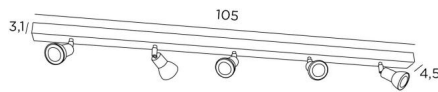

## CALLISTO 5

CALLISTO 5 in brushed bronze. Metal finish code : 29

**CALLISTO 5** is a ceiling light with five spots, divided on a rectangular base

This ceiling light is sober, easy to install and essential to add more light to your interior. To increase its efficiency, there are GU10 bulbs of very high power and dimmable on the market

The originality of the **CALLISTO** spotlight is its sober and very modern design, which completely surrounds the fitting and the GU10 bulb. Mounted on a ball joint, he can be moved in all directions

This spotlight is available in a beautiful range of seven models with one to six spots distributed on round, square or rectangular bases

### OVERALL SIZES

L105 x 4,5cm H8,5→13,5cm

### BASE

105 x 4,5 x 3,1cm