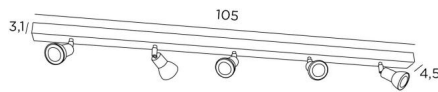

CALLISTO 5

CALLISTO 5 in brushed bronze. Metal finish code : 29

CALLISTO 5 is a ceiling light with five spots, divided on a rectangular base

This ceiling light is sober, easy to install and essential to add more light to your interior. To increase its efficiency, there are GU10 bulbs of very high power and dimmable on the market

The originality of the **CALLISTO** spotlight is its sober and very modern design, which completely surrounds the fitting and the GU10 bulb. Mounted on a ball joint, he can be moved in all directions

This spotlight is available in a beautiful range of seven models with one to six spots distributed on round, square or rectangular bases

OVERALL SIZES

L105 x 4,5cm H8,5→13,5cm

BASE

105 x 4,5 x 3,1cm

TECHNICAL DATA

Five spotlights mounted on 360° adjustable joints

Spotlight dimensions : Ø2,8→5,3cm L7cm

Five GU10 fittings