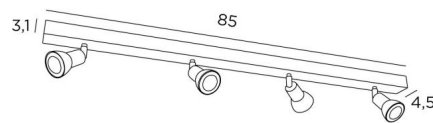

CALLISTO 4

CALLISTO 4 in brushed bronze. Metal finish code : 29

CALLISTO 4 is a ceiling light with four spots, divided on a rectangular base

This ceiling light is sober, easy to install and essential to add more light to your interior. To increase its efficiency, there are GU10 bulbs of very high power and dimmable on the market

The originality of the **CALLISTO** spotlight is its sober and very modern design, which completely surrounds the fitting and the GU10 bulb. Mounted on a ball joint, he can be moved in all directions

This spotlight is available in a beautiful range of seven models with one to six spots distributed on round, square or rectangular bases

OVERALL SIZES

L85 x 4,5cm H8,5→13,5cm

BASE

85 x 4,5 x 3,1cm

TECHNICAL DATA

Four spotlights mounted on 360° adjustable joints

Spotlight dimensions : Ø2,8→5,3cm L7cm

Four GU10 fittings