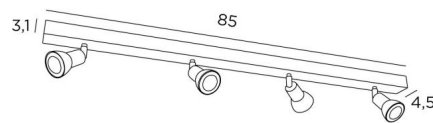

## CALLISTO 4

CALLISTO 4 in brushed bronze. Metal finish code : 29

**CALLISTO 4** is a ceiling light with four spots, divided on a rectangular base

This ceiling light is sober, easy to install and essential to add more light to your interior. To increase its efficiency, there are GU10 bulbs of very high power and dimmable on the market

The originality of the **CALLISTO** spotlight is its sober and very modern design, which completely surrounds the fitting and the GU10 bulb. Mounted on a ball joint, he can be moved in all directions

This spotlight is available in a beautiful range of seven models with one to six spots distributed on round, square or rectangular bases

### OVERALL SIZES

L85 x 4,5cm H8,5→13,5cm

### BASE

85 x 4,5 x 3,1cm