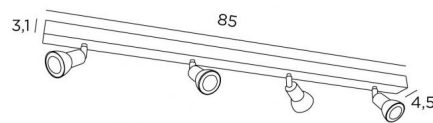

## CALLISTO 4

CALLISTO 4 in brushed bronze

**CALLISTO 4** is a ceiling light with four spots, divided on a rectangular base

This ceiling light is sober, easy to install and essential to add more light to your interior. To increase its efficiency, there are GU10 bulbs of very high power and dimmable on the market

The originality of the **CALLISTO** spotlight is its sober and very modern design, which completely surrounds the fitting and the GU10 bulb. Mounted on a ball joint, he can be moved in all directions

This spotlight is available in a beautiful range of seven models with one to six spots distributed on round, square or rectangular bases

### OVERALL SIZES

L85 x 4,5cm H8,5→13,5cm

### BASE

85 x 4,5 x 3,1cm