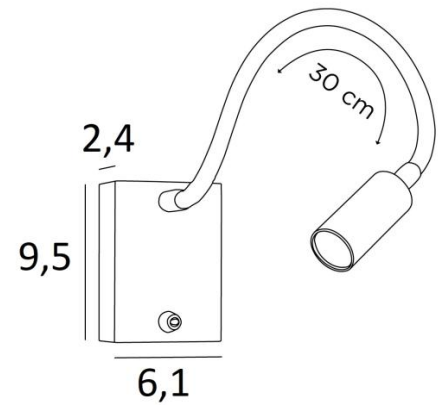

SAMOS

SAMOS in structured black. Metal finish code: 02

A must in the bedroom, the reading light to be placed next to the bed allows you to read without disturbing your partner

SAMOS is a minimalist reading light with an adjustable spotlight mounted on a flexible Efficient, thanks to the integrated LED bulb in the spotlight, it diffuses a warm and concentrated light

OVERALL SIZES

H9,5cm L6,1cm |→36cm

BASE

6,1 x 9,5 x 2,4cm

TECHNICAL DATA

Integrated power LED in the spotlight:

consumption 1W brightness 119lm colour temperature 2700°K 30°beam angle

Driver: 14-230V 50-60HZ 350mA

Not dimmable wall light

A 30cm flex

The spotlight can be directed to all directions

Spotlight dimensions: L5cm Ø2,5cm

Toggle switch on the box

A fixing plate for the wall box ([plan in PDF](#))

AVAILABLE METAL FINISHES AND CODES