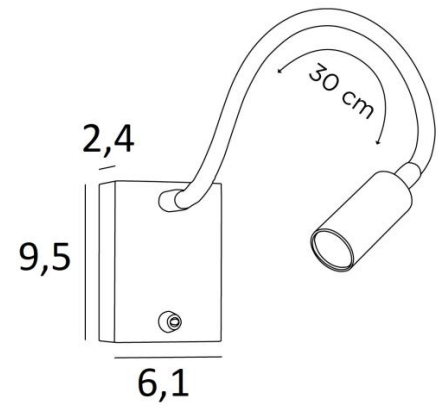

SAMOS

SAMOS in structured black. Metal finish code: 02

A must in the bedroom, the reading light to be placed next to the bed allows you to read without disturbing your partner

SAMOS is a minimalist reading light with an adjustable spotlight mounted on a flexible

Efficient, thanks to the integrated LED bulb in the spotlight, it diffuses a warm and concentrated light

OVERALL SIZES

H9,5cm L6,1cm |→36cm

BASE

6,1 x 9,5 x 2,4cm

TECHNICAL DATA

Integrated power LED in the spotlight :

consumption 1W brightness 119lm color temperature 2700°K

Driver : 14-230V 50-60HZ 350mA

Not dimmable wall light

A 30cm flex

The spotlight can be directed to all directions

Spotlight dimensions : L5cm Ø2,5cm