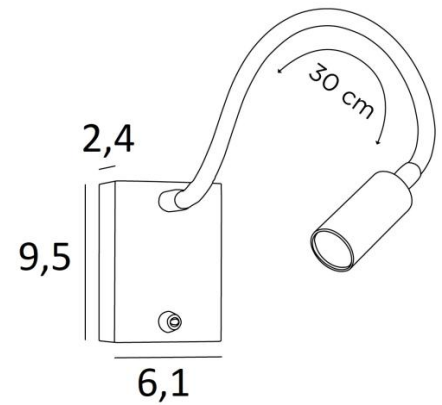

SAMOS

SAMOS in structured black. Metal finish code: 02