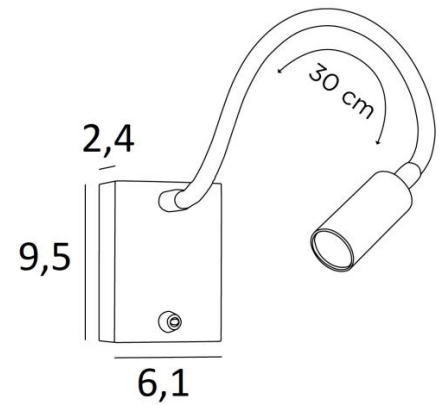

SAMOS

SAMOS in structured black. Metal finish code: 02

A must in the bedroom, the reading light to be placed next to the bed allows you to read without disturbing your partner

SAMOS is a minimalist reading light with an adjustable spotlight mounted on a flexible
Efficient, thanks to the integrated LED bulb in the spotlight, it diffuses a warm and concentrated light

OVERALL SIZES

H9,5cm L6,1cm |→36cm

BASE

6,1 x 9,5 x 2,4cm

TECHNICAL DATA

Integrated power LED in the spotlight:

consumption 1W brightness 119lm colour temperature 2700°K 25°beam angle

Driver: 14-230V 50-60HZ 350mA

Not dimmable wall light

A 30cm flex

The spotlight can be directed to all directions

Spotlight dimensions: L5cm Ø2,5cm

Toggle switch on the box

A fixing plate for the wall box ([plan in PDF](#))

OPTIONS: Push buttons for home automation system