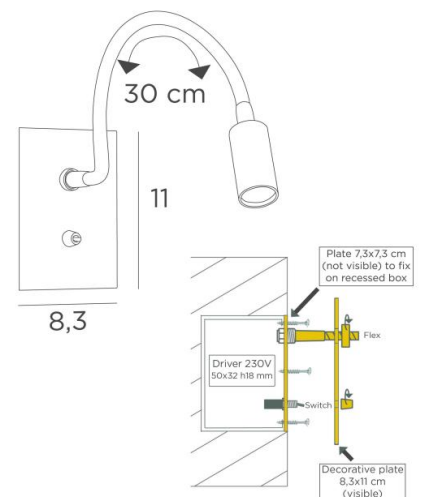

PAROS

PAROS in brushed chrome. Metal finish code: 32

PAROS IS DESIGNED TO BE PLACED ON A HEADBOARD ONLY

A must in the bedroom, the reading light to be placed next to the bed allows you to read without disturbing your partner

PAROS is a minimalist reading light with an adjustable spotlight, mounted on a flexible, and a decorative plate with no visible screws. The converter is recessed into the back of the decorative plate
Efficient, thanks to the integrated LED bulb in the spotlight, it diffuses a warm and concentrated light

OVERALL SIZES

H11cm L8,3cm |→36cm

TECHNICAL DATA

Power LED integrated into the spotlight:

consumption 1W brightness 119lm color temperature 2700°K

Driver : 14-230V 50-60HZ 350mA

Not dimmable wall light

30cm flex adjustable in all directions

Spotlight dimensions : L5cm Ø2,5cm

Toggle switch

INSTALLATION

Drill a Ø68mm round cut-out in your headboard to fit a standard flush-mounting box or a 45mm rectangular cut-out 60mm high

Connect your power supply (230V) to the driver