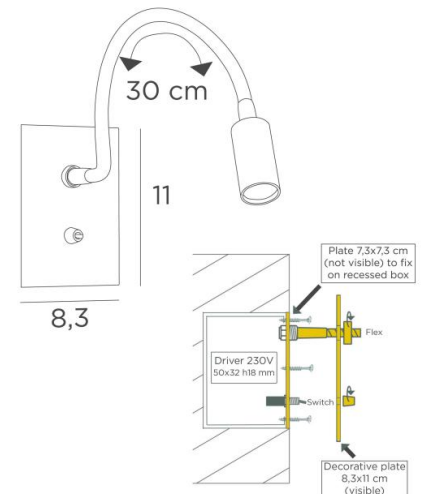

PAROS

PAROS IS DESIGNED TO BE PLACED ON A HEADBOARD ONLY

A must in the bedroom, the reading light to be placed next to the bed allows you to read without disturbing your partner

PAROS is a minimalist reading light with an adjustable spotlight, mounted on a flexible, and a decorative plate with no visible screws. The converter is recessed into the back of the decorative plate
Efficient, thanks to the integrated LED bulb in the spotlight, it diffuses a warm and concentrated light

OVERALL SIZES

H11cm L8,3cm |→36cm

TECHNICAL DATA

Power LED integrated into the spotlight:

consumption 1W brightness 119lm color temperature 2700°K 25° beam angle

Driver : 14-230V 50-60HZ 350mA

Not dimmable wall light

30cm flex adjustable in all directions

Spotlight dimensions : L5cm Ø2,5cm

Toggle switch

INSTALLATION

Drill a Ø68mm round cut-out in your headboard to fit a standard flush-mounting box or a 45mm rectangular cut-out 60mm high

Connect your power supply (230V) to the driver

Unscrew the small ring around the flexible bottom (near the decorative plate)

Unscrew the switch cover, the two plates are separated

Rotate the two plates by 90° at the level of the flexible arm, allowing you to attach the first plate to the headboard and then replace the decorative plate by closing the ring and the switch cover

AVAILABLE METAL FINISHES AND CODES

25 - Brushed brass - 1628 025

28 - Light bronze - 1628 028

29 - Brushed bronze - 1628 029

32 - Brushed chrome - 1628 032

LIGHTING COLLECTION