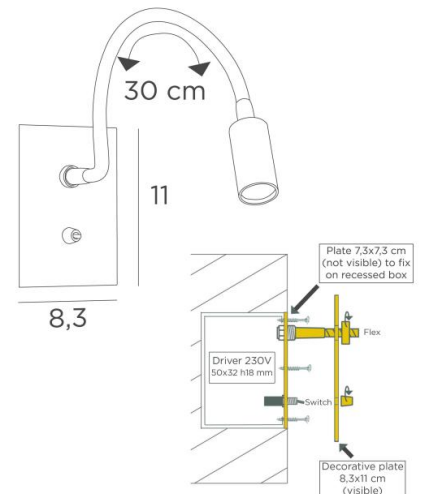

PAROS

PAROS in brushed chrome

A must in the bedroom, the reading light to be placed next to the bed allows you to read without disturbing your partner

PAROS is a minimalist reading light with an adjustable spotlight, mounted on a flexible, and a decorative plate with no visible screws

The converter is recessed into the back of the decorative plate

Efficient, thanks to the integrated LED bulb in the spotlight, it diffuses a warm and concentrated light

OVERALL SIZES

H11cm L8,3cm |→36cm

BASE

8,3 x 11 x 0,3cm

TECHNICAL DATA

Integrated power LED in the spotlight :

consumption 1W brightness 119lm colour temperature 2700°K

Driver : 14-230V 50-60HZ 350mA

Not dimmable wall light

A 30cm flex

The spotlight can be directed to all directions

Spotlight dimensions : L5cm Ø2,5cm

Toggle switch on the plate

A visible wall plate with no visible screws

A second invisible plate to be screwed on a flush mounted box

AVAILABLE METAL FINISHES AND CODES

25 - Brushed brass - 1628 025