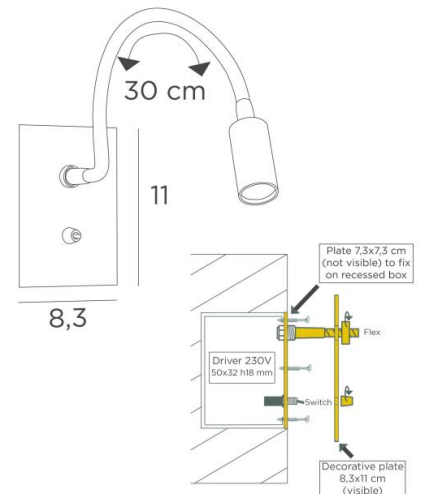

PAROS

PAROS in brushed chrome. Metal finish code: 32

PAROS IS DESIGNED TO BE PLACED ON A HEADBOARD ONLY

A must in the bedroom, the reading light to be placed next to the bed allows you to read without disturbing your partner

PAROS is a minimalist reading light with an adjustable spotlight, mounted on a flexible, and a decorative plate with no visible screws. The converter is recessed into the back of the decorative plate
Efficient, thanks to the integrated LED bulb in the spotlight, it diffuses a warm and concentrated light

OVERALL SIZES

H11cm L8,3cm |→36cm

TECHNICAL DATA

Power LED integrated into the spotlight:

consumption 1W brightness 119lm colour temperature 2700°K 25° beam angle

Driver: 14-230V 50-60HZ 350mA

Not dimmable wall light

30cm flex adjustable in all directions

Spotlight dimensions: L5cm Ø2,5cm

Toggle switch

INSTALLATION

Drill a Ø68mm round cut-out in your headboard to fit a standard flush-mounting box or a 45mm rectangular cut-out 60mm high