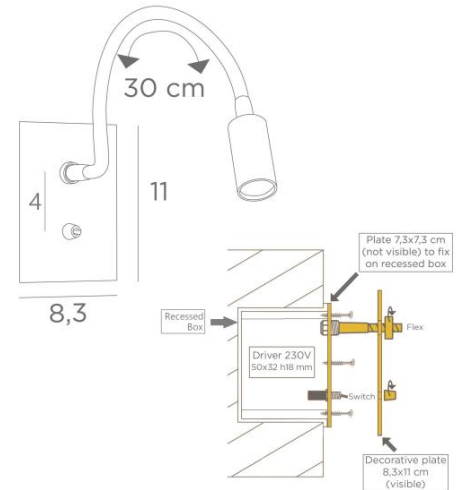

PAROS

PAROS IS DESIGNED TO BE PLACED ON A BED HEADBOARD OR IN A WALL

A must in the bedroom, the reading light to be placed next to the bed allows you to read without disturbing your partner

PAROS is a minimalist reading light with an adjustable spotlight, mounted on a flexible, and a decorative plate with no visible screws. The driver is recessed into the back of the decorative plate
Efficient, thanks to the integrated LED bulb in the spotlight, it diffuses a warm and concentrated light

OVERALL SIZES

H11cm L8,3cm |→36cm

TECHNICAL DATA

Power LED integrated into the spotlight:

consumption 1W brightness 119lm colour temperature 2700°K 30° beam angle

Driver: 14-230V 50-60HZ 350mA

Not dimmable wall light

30cm flex adjustable in all directions

Spotlight dimensions: L5cm Ø2,5cm

Toggle switch

INSTALLATION

Drill a Ø68mm round cut-out to fit a standard flush-mounting box

Connect your power supply (230V) to the driver

Unscrew the small ring around the flexible bottom (near the decorative plate)

Unscrew the switch cover, the two plates are separated

Rotate the two plates by 90° at the level of the flexible arm, allowing you to attach the first plate to the bed headboard and then replace the decorative plate by closing the ring and the switch cover

AVAILABLE METAL FINISHES AND CODES

25 - Brushed brass - 1628 025

28 - Light bronze - 1628 028

29 - Brushed bronze - 1628 029

33 - Brushed nickel - 1628 033