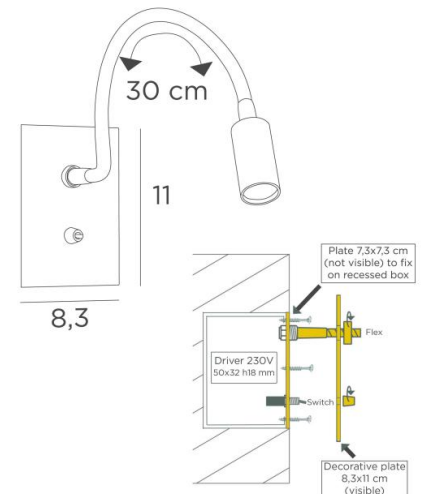

PAROS

PAROS in brushed chrome. Metal finish code: 32

PAROS IS DESIGNED TO BE PLACED ON A HEADBOARD ONLY

A must in the bedroom, the reading light to be placed next to the bed allows you to read without disturbing your partner

PAROS is a minimalist reading light with an adjustable spotlight, mounted on a flexible, and a decorative plate with no visible screws. The converter is recessed into the back of the decorative plate
Efficient, thanks to the integrated LED bulb in the spotlight, it diffuses a warm and concentrated light

OVERALL SIZES

H11cm L8,3cm |→36cm

TECHNICAL DATA

Power LED integrated into the spotlight:

consumption 1W brightness 119lm color temperature 2700°K 25° beam angle

Driver : 14-230V 50-60HZ 350mA

Not dimmable wall light

30cm flex adjustable in all directions

Spotlight dimensions : L5cm Ø2,5cm

Toggle switch

INSTALLATION

Drill a Ø68mm round cut-out in your headboard to fit a standard flush-mounting box or a 45mm rectangular cut-out 60mm high