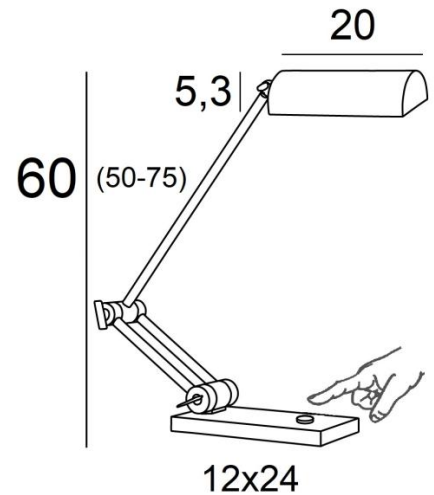

PANDORA

PANDORA in brushed bronze. Metal finish code: 29

PANDORA is an impressive articulated desk light with an orientable reflector. The height is perfect for a computer screen

She is entirely made of solid brass, which makes her robust and gives her presence

She is equipped with a powerful dimmable LED bulb, which is delivered with the fixture

She is operated and dimmable by a simple touch of the button, placed on the base

OVERALL SIZES

H50 → 75cm

BASE

Solid brass base: 12 x 24 x 2cm

TECHNICAL DATA

One metal E27 fitting

Desk light delivered with one LED bulb:

consumption 8W brightness 900lm colour temperature 2700°K

Dimmable LED bulb

On the base, a sensitive push-button (touch dimming) for *ON*, *OFF* and *dimming*

Dimmer on the electric cable: 100V-240V 4-100W

The reflector is adjustable through 360°

Reflector dimensions: L20cm Ø8,5cm H5,3cm

The arms are adjustable

Mandatory use of a LED bulb (safety)

AVAILABLE METAL FINISHES AND CODES