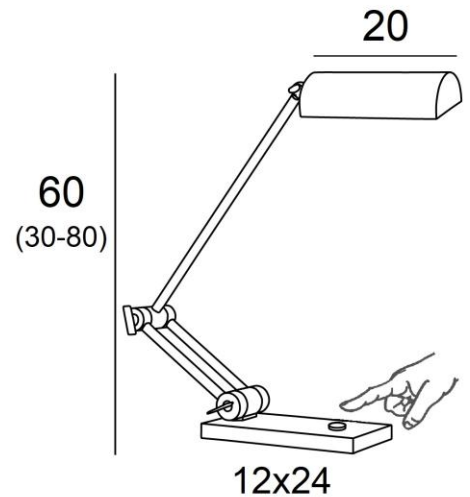

PANDORA

PANDORA in bronze medal

PANDORA is an impressive articulated desk light with an orientable reflector. The height is perfect for a computer screen

She is entirely made of solid brass, which makes her robust and gives her presence

She is equipped with a powerful dimmable LED bulb, which is delivered with the fixture

She is operated and dimmable by a simple touch of the button, placed on the base

OVERALL SIZES

H30→80cm L24→76cm

BASE

Solid brass base : 12 x 24 x 2cm

TECHNICAL DATA

One metal E27 fitting

Desk light delivered with one LED bulb :

consumption 8W brightness 900lm color temperature 2700°K

Dimmable LED bulb

On the base, a sensitive push-button (touch dimming) for *ON*, *OFF* and *dimming*

Dimmer on the electric cable : 100V-240V 4-100W

The reflector is adjustable through 360°

Reflector dimensions : L18cm Ø8,5cm H5,3cm

The arms are adjustable

Mandatory use of a LED bulb (safety)

AVAILABLE METAL FINISHES AND CODES