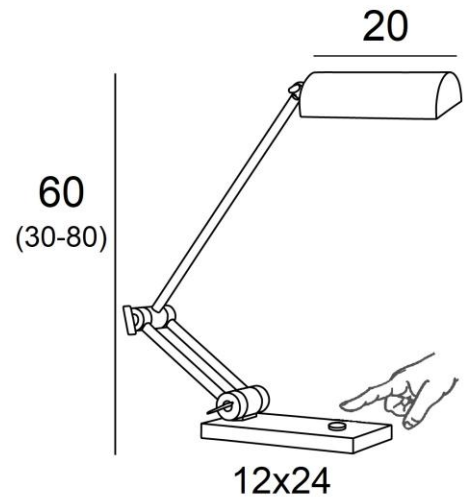

PANDORA

PANDORA in bronze medal

PANDORA is an impressive articulated desk light with an orientable reflector. The height is perfect for a computer screen

She is entirely made of solid brass, which makes her robust and gives her presence

She is equipped with a powerful dimmable LED bulb, which is delivered with the fixture

She is operated and dimmable by a simple touch of the button, placed on the base

OVERALL SIZES

H30→80cm L24→76cm

BASE

Solid brass base : 12 x 24 x 2cm

TECHNICAL DATA

One metal E27 fitting

Desk light delivered with one LED bulb :

consumption 8W brightness 900lm color temperature 2700°K

Dimmable LED bulb

On the base, a sensitive push-button (touch dimming) for *ON*, *OFF* and *dimming*

Dimmer on the electric cable : 100V-240V 4-100W

The reflector is adjustable through 360°

Reflector dimensions : L18cm Ø8,5cm H5,3cm

The arms are adjustable

Mandatory use of a LED bulb (safety)

AVAILABLE METAL FINISHES AND CODES