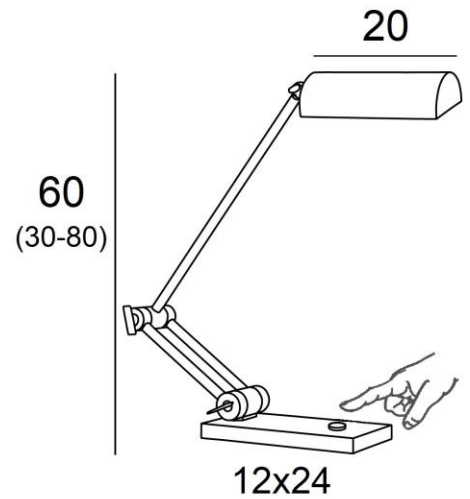

PANDORA

PANDORA in bronze medal

PANDORA is an impressive articulated desk light with an orientable reflector. The height is perfect for a computer screen

She is entirely made of solid brass, which makes her robust and gives her presence

She is equipped with a powerful dimmable LED bulb, which is delivered with the fixture

She is operated and dimmable by a simple touch of the button, placed on the base

OVERALL SIZES

H30→80cm L24→76cm

BASE

Solid brass base : 12 x 24 x 2cm

TECHNICAL DATA

One metal E27 fitting

Desk light delivered with one LED bulb :

consumption 8W brightness 900lm color temperature 2700°K

Dimmable LED bulb

On the base, a sensitive push-button (touch dimming) for *ON*, *OFF* and *dimming*

Dimmer on the electric cable : 100V-240V 4-100W

The reflector is adjustable through 360°

Reflector dimensions : L18cm Ø8,5cm H5,3cm

The arms are adjustable

Mandatory use of a LED bulb (safety)

AVAILABLE METAL FINISHES AND CODES