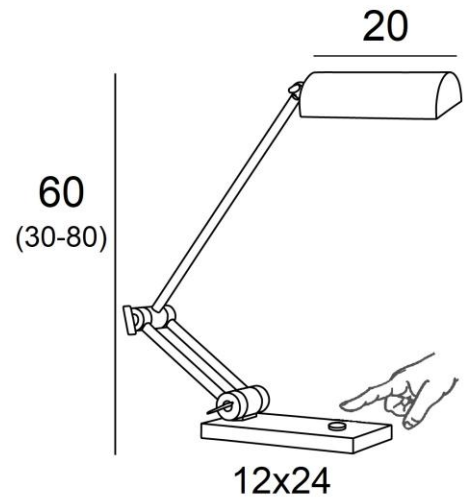

PANDORA

PANDORA in bronze medal

PANDORA is an impressive articulated desk light with an orientable reflector. The height is perfect for a computer screen

She is entirely made of solid brass, which makes her robust and gives her presence

She is equipped with a powerful dimmable LED bulb, which is delivered with the fixture

She is operated and dimmable by a simple touch of the button, placed on the base

OVERALL SIZES

H30→80cm L24→76cm

BASE

Solid brass base : 12 x 24 x 2cm

TECHNICAL DATA

One metal E27 fitting

Desk light delivered with one LED bulb :

consumption 8W brightness 900lm color temperature 2700°K

Dimmable LED bulb

On the base, a sensitive push-button (touch dimming) for *ON*, *OFF* and *dimming*

Dimmer on the electric cable : 100V-240V 4-100W

The reflector is adjustable through 360°

Reflector dimensions : L18cm Ø8,5cm H5,3cm

The arms are adjustable

Mandatory use of a LED bulb (safety)

AVAILABLE METAL FINISHES AND CODES