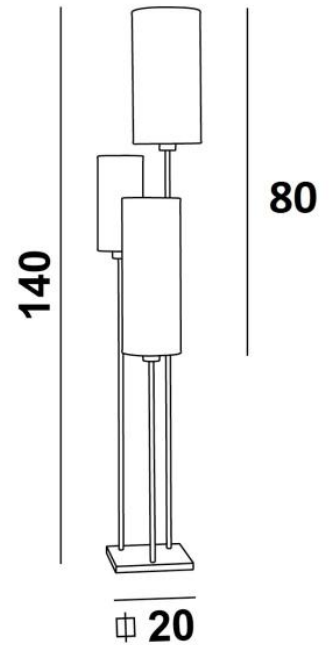

## NOUKAR + lampshades

NOUKAR brushed bronze +lampshades Dreams bambou (fabric cat.2)

**NOUKAR + lampshades** is a charming little floor light with three tubes of different lengths. They are surmounted by three round and cylindrical lampshades of different dimensions that elegantly complete this luminaire. She goes perfectly with a splendid **ZIBAL suspension**

### OVERALL SIZES

H140cm Ø32cm

**BASE** : #20 x 2cm

### TECHNICAL DATA

Three E27 fittings with ring

A foot switch on the cable (standard)

A foot dimmer on the cable (option)

### LAMPSHADE : SIZES & CODE

Ø12 - 12 - 25cm

Ø15 - 15 - 40cm

Ø18 - 18 - 35cm

Code: 3461 + fabric code

Code: 3462 + fabric code

Code: 3463 + fabric code

We propose more than 150 materials/colors for lampshades.