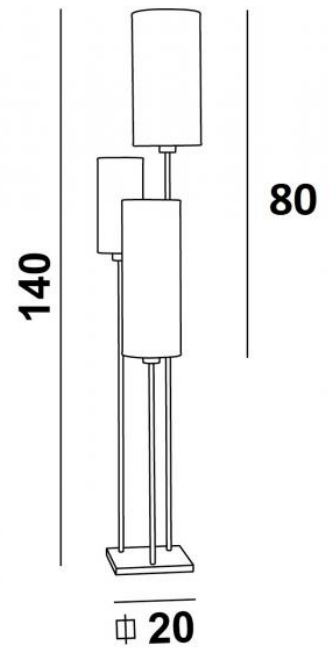

## NOUKAR + lampshades

NOUKAR in brushed bronze with lampshades in Dreams bambou (fabric from category 2)

**NOUKAR + lampshades** is a charming little floor light with three tubes of different lengths. They are surmounted by three round and cylindrical lampshades of different dimensions that elegantly complete this luminaire

### OVERALL SIZES

H140cm Ø32cm

**BASE** : #20 x 2cm

### TECHNICAL DATA

Three E27 fittings with ring

A foot switch on the cable (standard)

A foot dimmer on the cable (option)

### LAMP SHADE : SIZES & CODE

Ø12 - 12 - 25cm

Ø15 - 15 - 40cm

Ø18 - 18 - 35cm

Code: 3461 + fabric code

Code: 3462 + fabric code

Code: 3463 + fabric code

We propose more than 150 materials/colors for lampshades.