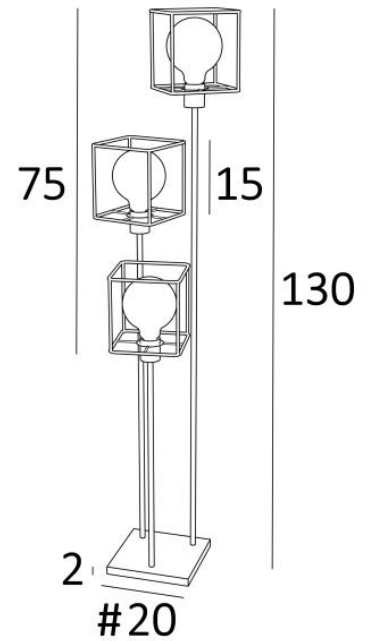

## NOUKAR + structures

NOUKAR in brushed bronze with KERMA structures

**NOUKAR + structures** is a delightful little floor light with three tubes of different lengths, topped with decorative bulbs and **KERMA structures**, that elegantly complete this luminaire

### OVERALL SIZES

H130cm Ø35cm

### BASE

#20 x 2cm

### TECHNICAL DATA

Three E27 fittings with ring

**LED bulb Gold Ø125mm** dim code 6834 000 (option)

A foot switch on the cable (standard)

A foot dimmer on the cable (option)