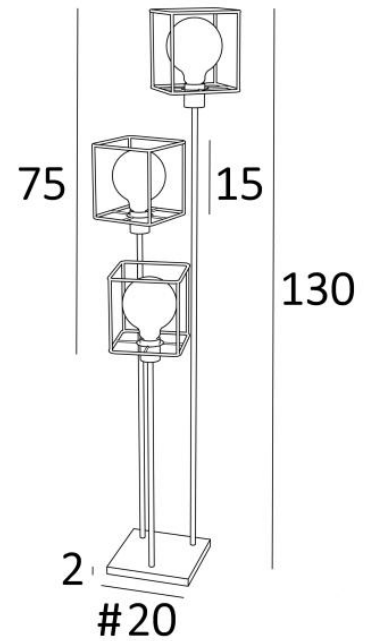

NOUKAR + structures

NOUKAR in brushed bronze with KERMA structures

NOUKAR + structures is a delightful little floor light with three tubes of different lengths, topped with decorative bulbs and **KERMA structures**, that elegantly complete this luminaire

He is a perfect match for a splendid **KERMA suspension**

This model can be equipped with lampshades, see **NOUKAR + lampshades**

OVERALL SIZES

H130cm Ø35cm

BASE

#20 x 2cm

TECHNICAL DATA

Three E27 fittings with ring

LED bulb Gold Ø125mm dim code 6834 000 (option)

A foot switch on the cable (standard)

A foot dimmer on the cable (option)

AVAILABLE METAL FINISHES AND CODES

28 - Light bronze - 3460 028

29 - Brushed bronze - 3460 029

32 - Brushed chrome - 3460 032

METAL STRUCTURES AND CODES

KERMA STRUCTURE : #15 - 15 - 17cm (x3)

Code : 4999 002 (black)

FOOT
SWITCH

LIGHTING COLLECTION