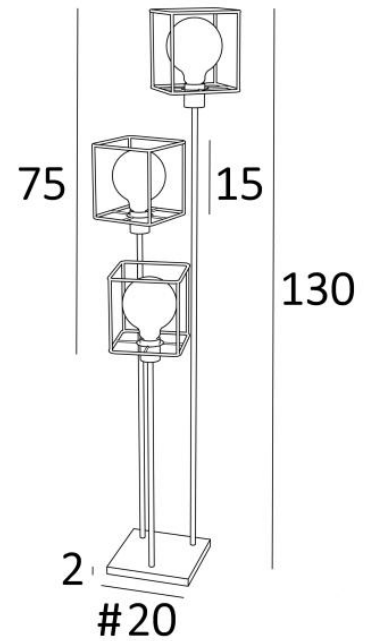

NOUKAR + structures

NOUKAR in brushed bronze with KERMA structures

NOUKAR + structures is a delightful little floor light with three tubes of different lengths, topped with decorative bulbs and **KERMA structures**, that elegantly complete this luminaire

He is a perfect match for a splendid **KERMA suspension**

This model can be equipped with lampshades, see **NOUKAR + lampshades**

OVERALL SIZES

H130cm Ø35cm

BASE

#20 x 2cm

TECHNICAL DATA

Three E27 fittings with ring

LED bulb Gold Ø125mm dim code 6834 000 (option)

A foot switch on the cable (standard)

A foot dimmer on the cable (option)

AVAILABLE METAL FINISHES AND CODES

28 - Light bronze - 3460 028

29 - Brushed bronze - 3460 029

32 - Brushed chrome - 3460 032

METAL STRUCTURES AND CODES

KERMA STRUCTURE : #15 - 15 - 17cm (x3)

Code : 4999 002 (black)

LIGHTING COLLECTION