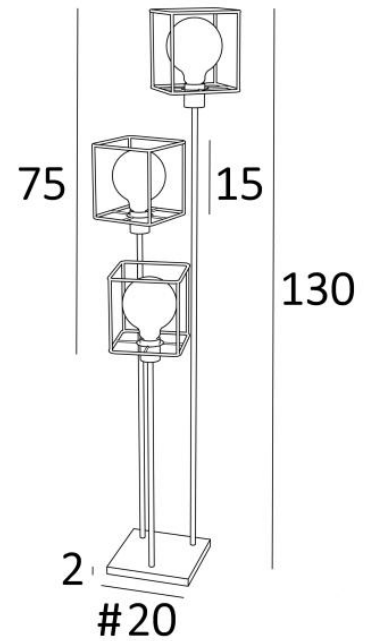

NOUKAR + structures is a delightful little floor light with three tubes of different lengths, topped with decorative bulbs and **KERMA structures**, that elegantly complete this luminaire

He is a perfect match for a splendid **KERMA suspension**

This model can be equipped with lampshades, see **NOUKAR + lampshades**

OVERALL SIZES

H130cm Ø35cm

BASE

#20 x 2cm

TECHNICAL DATA

Three E27 fittings with ring

LED bulb Gold Ø125mm dim code 6834 000 (option)

A foot switch on the cable (standard)

A foot dimmer on the cable (option)

AVAILABLE METAL FINISHES AND CODES

28 - Light bronze - 3460 028

29 - Brushed bronze - 3460 029

32 - Brushed chrome - 3460 032

METAL STRUCTURES AND CODES

KERMA STRUCTURE : #15 - 15 - 17cm (x3)

Code : 4999 002 (black)

FOOT
SWITCH

LIGHTING COLLECTION