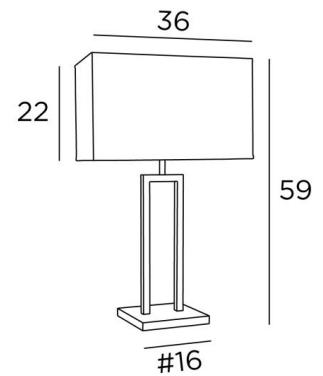

MERTY

MERTY in brushed bronze with lampshade in Lin Moscou (fabric from category 2)

MERTY is an elegant table light with a rectangular lampshade. Its realisation is meticulous and has and has been the object of particular attention from our craftsmen
Contemporary by its pure design, she fits perfectly into any type of decoration
In the evening, you will appreciate the warmth of its lampshade, which will bring you serenity and softness
To match this table light, there is also a floor light, see **MERTY FLOOR**

OVERALL SIZES

H59cm L36 x 20cm

BASE

#16 x 1,8cm

TECHNICAL DATA

One E27 fitting with ring

One switch on the cable

AVAILABLE METAL FINISHES AND CODES

25 - Brushed brass - 2460 025

28 - Light bronze - 2460 028

29 - Brushed bronze - 2460 029

LAMPSHADE : SIZES & CODE

36x20 - 36x20 - 22cm

Code: 2460 + fabric code

We propose more than 150 materials/colors for lampshades.