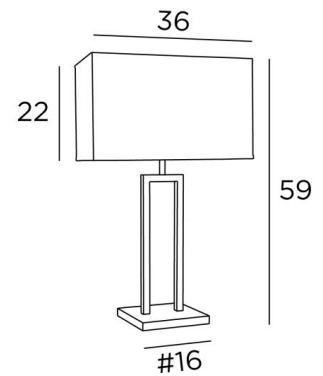

MERTY

MERTY in brushed bronze with lampshade in Lin Moscou (fabric from category 2)

MERTY is an elegant table light with a rectangular lampshade. Its realisation is meticulous and has and has been the object of particular attention from our craftsmen
Contemporary by its pure design, she fits perfectly into any type of decoration
In the evening, you will appreciate the warmth of its lampshade, which will bring you serenity and softness
To match this table light, there is also a floor light, see **MERTY FLOOR**

OVERALL SIZES

H59cm L36 x 20cm

BASE

#16 x 1,8cm

TECHNICAL DATA

One E27 fitting with ring

One switch on the cable

AVAILABLE METAL FINISHES AND CODES

25 - Brushed brass - 2460 025

28 - Light bronze - 2460 028

29 - Brushed bronze - 2460 029

LAMPSHADE : SIZES & CODE

36x20 - 36x20 - 22cm

Code: 2460 + fabric code

We propose more than 180 fabrics/materials/colors for lampshades