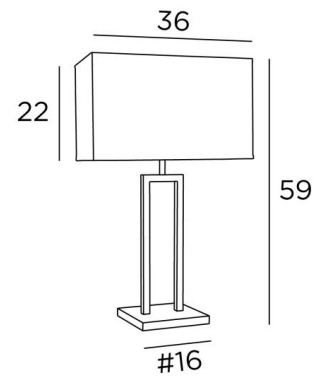

MERTY

MERTY in brushed bronze with lampshade in Lin Moscou (fabric from category 2)

**MERTY** is an elegant table light with a rectangular lampshade. Its realisation is meticulous and has and has been the object of particular attention from our craftsmen  
Contemporary by its pure design, she fits perfectly into any type of decoration  
In the evening, you will appreciate the warmth of its lampshade, which will bring you serenity and softness  
To match this table light, there is also a floor light, see **MERTY FLOOR**

#### OVERALL SIZES

H59cm L36 x 20cm

#### BASE

#16 x 1,8cm