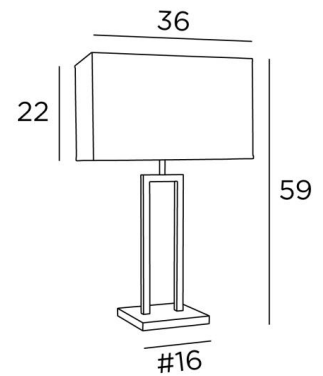

MERTY

MERTY in brushed bronze with lampshade in Lin Moscou (fabric from category 2)

MERTY is an elegant table light with a rectangular lampshade. Its realisation is meticulous and has and has been the object of particular attention from our craftsmen
Contemporary by its pure design, she fits perfectly into any type of decoration
In the evening, you will appreciate the warmth of its lampshade, which will bring you serenity and softness
To match this table light, there is also a floor light, see **MERTY FLOOR**

OVERALL SIZES

H59cm L36 x 20cm

BASE

#16 x 1,8cm

TECHNICAL DATA

One E27 fitting with ring

One switch on the cable

AVAILABLE METAL FINISHES AND CODES

28 - Light bronze - 2460 028

29 - Brushed bronze - 2460 029

33 - Brushed nickel - 2460 033

LAMPSHADE : SIZES & CODE

36x20 - 36x20 - 22cm

Code: 2460 + fabric code

We propose more than 180 fabrics/materials/colors for lampshades